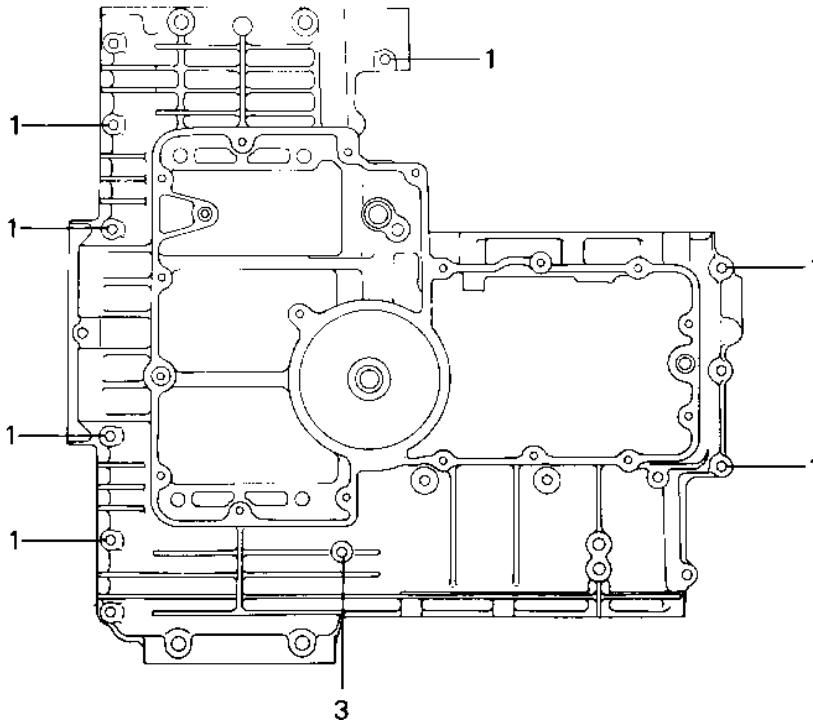

# 1982 Police 1000 PARTS DIAGRAM

## CRANKCASE BOLT & STUD PATTERN

# 1982 Police 1000 PARTS LIST

## CRANKCASE BOLT & STUD PATTERN

<b>ITEM NAME</b>	<b>PART NUMBER</b>	<b>QUANTITY</b>
BOLT-FLANGED (Ref # 1)	130Y0640	9
BOLT-FLANGED (Ref # 2)	130Y0650	1
BOLT-FLANGED (Ref # 3)	130Y0695	1