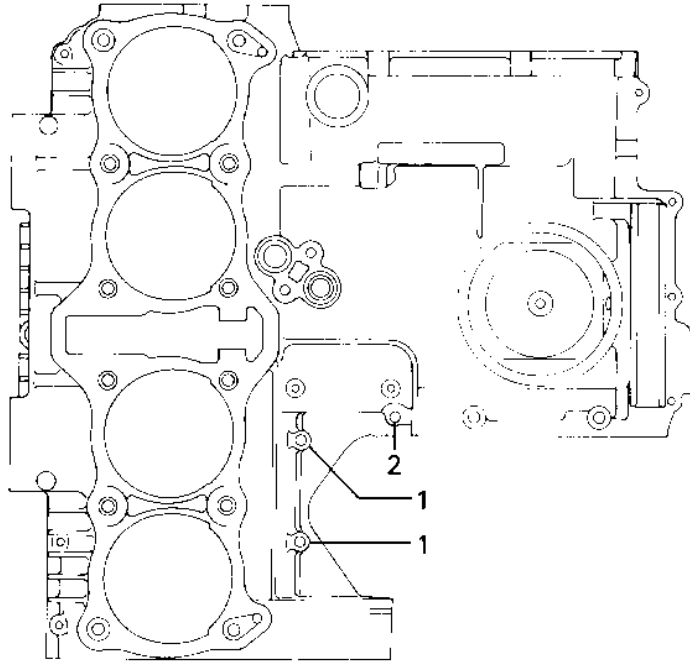

# 1982 Police 1000 PARTS DIAGRAM

## CRANKCASE BOLT & STUD PATTERN

# 1982 Police 1000 PARTS LIST

## CRANKCASE BOLT & STUD PATTERN

<b>ITEM NAME</b>	<b>PART NUMBER</b>	<b>QUANTITY</b>
BOLT-FLANGED (Ref # 1)	130Y0640	9
BOLT-FLANGED (Ref # 2)	130Y0650	1
BOLT-FLANGED (Ref # 3)	130Y0695	1