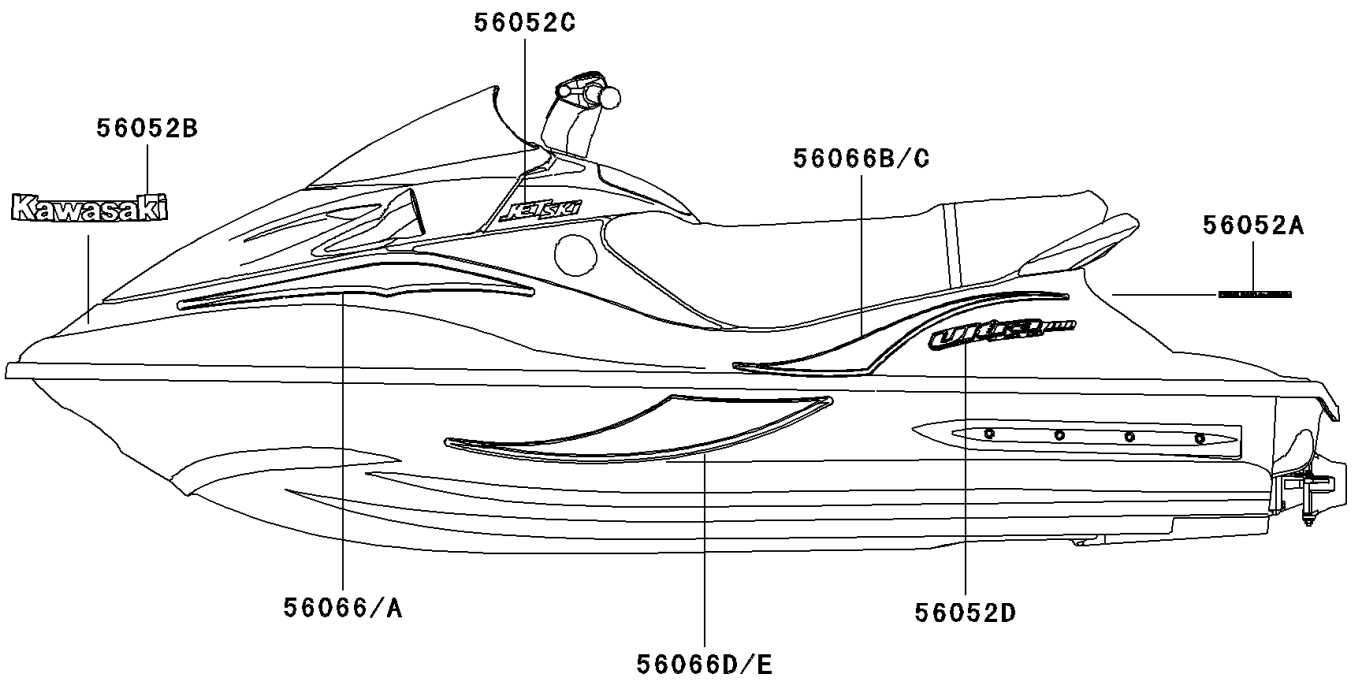

2003 Ultra 130 PARTS DIAGRAM

Decals(JH1100-B3)

F3880B

2003 Ultra 130 PARTS LIST

Decals(JH1100-B3)

ITEM NAME	PART NUMBER	QUANTITY
MARK,ENGINE,1100 TRIPLE DI (Ref # 56052)	56052-3733	1
MARK,DECK,FICHT RAM INJECTION (Ref # 56052A)	56052-3789	1
MARK,DECK,KAWASAKI (Ref # 56052B)	56052-3791	2
MARK,HANDLE COVER,JET SKI (Ref # 56052C)	56052-3793	2
MARK,DECK,ULTRA 130 D.I. (Ref # 56052D)	56052-3794	2
PATTERN,DECK,FR,LH (Ref # 56066)	56066-3711	1
PATTERN,DECK,FR,RH (Ref # 56066A)	56066-3712	1
PATTERN,DECK,RR,LH (Ref # 56066B)	56066-3713	1
PATTERN,DECK,RR,RH (Ref # 56066C)	56066-3714	1
PATTERN,HULL,LH (Ref # 56066D)	56066-3715	1
PATTERN,HULL,RH (Ref # 56066E)	56066-3716	1