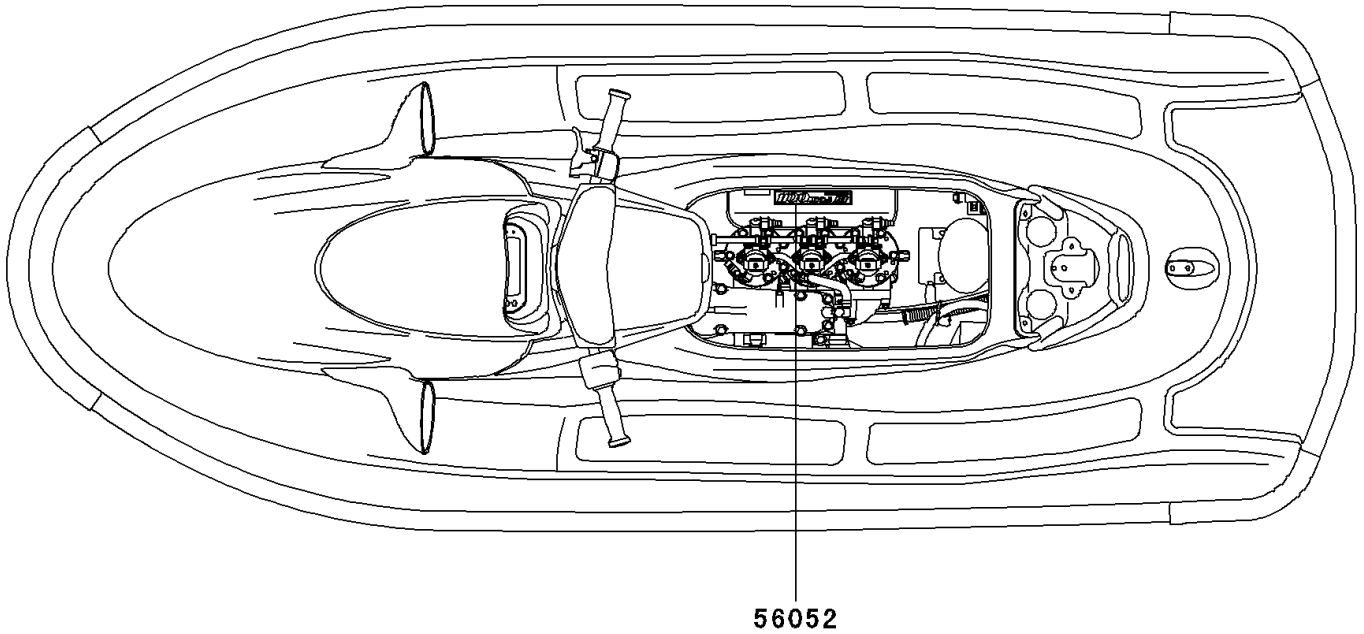

2003 Ultra 130 PARTS DIAGRAM

Decals(JH1100-B3)

F3880B

2003 Ultra 130 PARTS LIST

Decals(JH1100-B3)

ITEM NAME	PART NUMBER	QUANTITY
MARK,ENGINE,1100 TRIPLE DI (Ref # 56052)	56052-3733	1
MARK,DECK,FICHT RAM INJECTION (Ref # 56052A)	56052-3789	1
MARK,DECK,KAWASAKI (Ref # 56052B)	56052-3791	2
MARK,HANDLE COVER,JET SKI (Ref # 56052C)	56052-3793	2
MARK,DECK,ULTRA 130 D.I. (Ref # 56052D)	56052-3794	2
PATTERN,DECK,FR,LH (Ref # 56066)	56066-3711	1
PATTERN,DECK,FR,RH (Ref # 56066A)	56066-3712	1
PATTERN,DECK,RR,LH (Ref # 56066B)	56066-3713	1
PATTERN,DECK,RR,RH (Ref # 56066C)	56066-3714	1
PATTERN,HULL,LH (Ref # 56066D)	56066-3715	1
PATTERN,HULL,RH (Ref # 56066E)	56066-3716	1