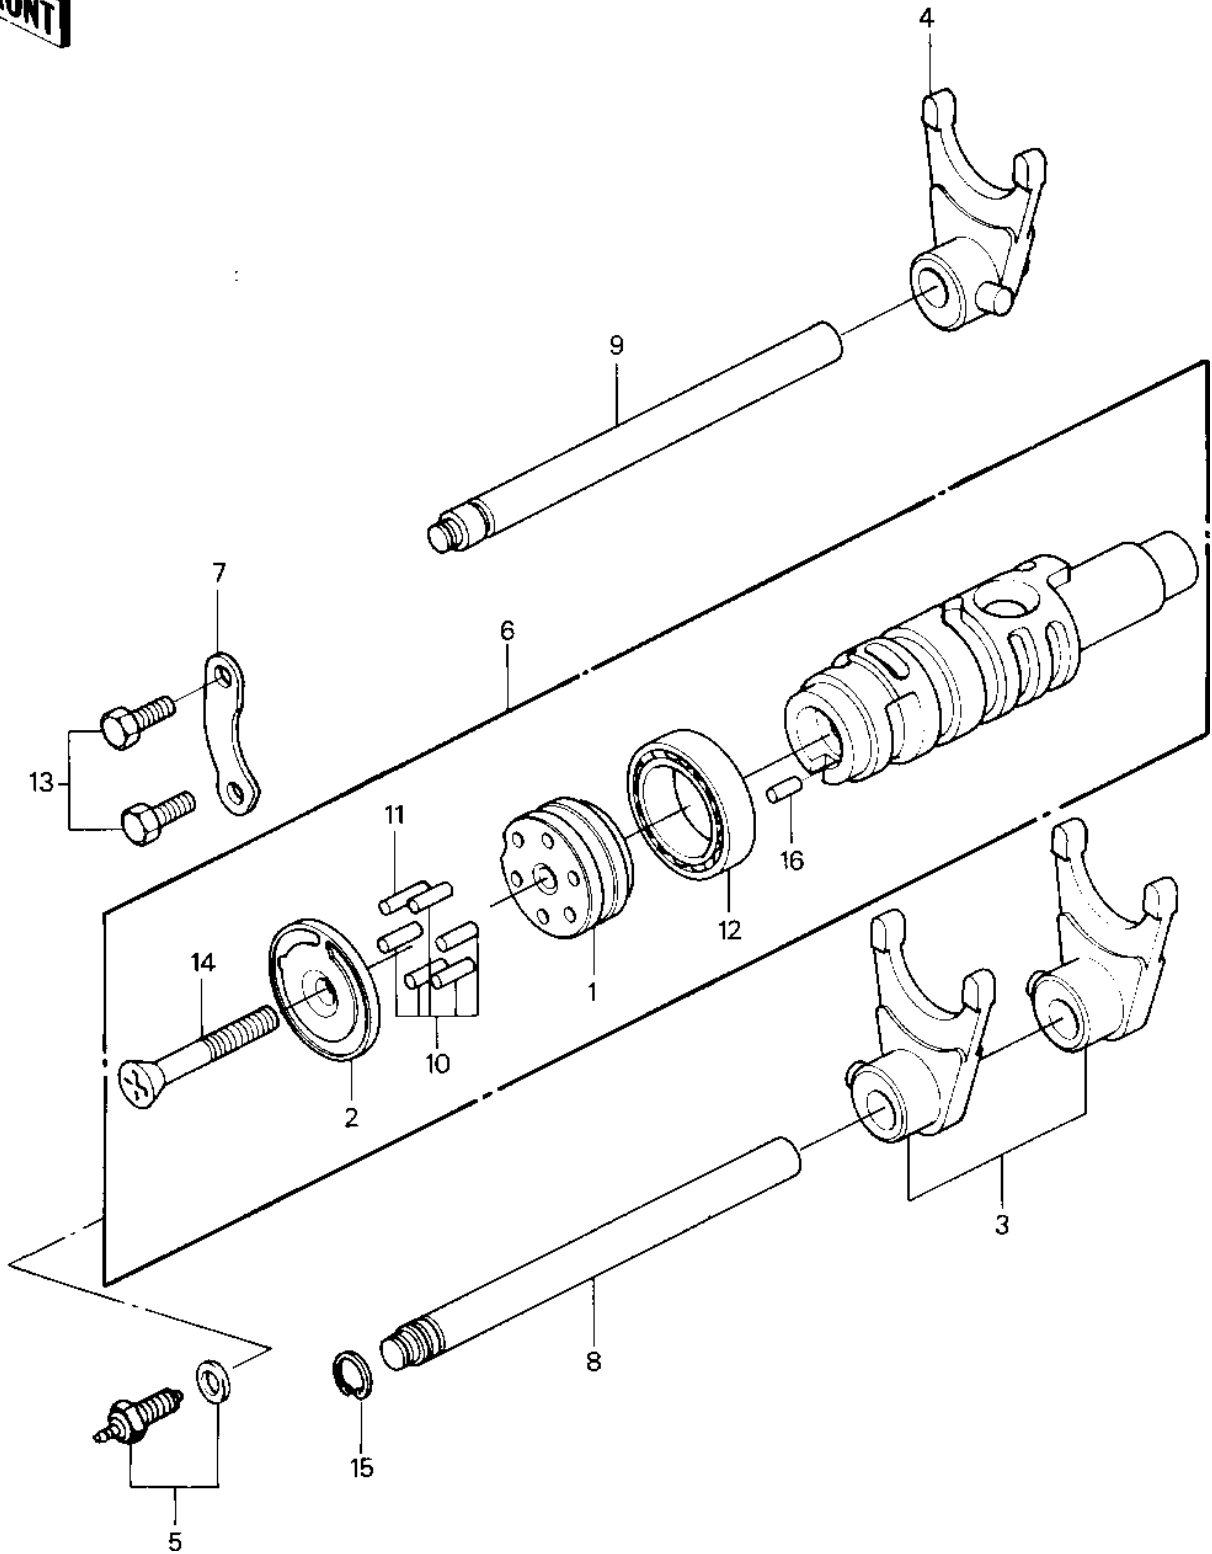

# 1982 Police 1000 PARTS DIAGRAM

GEAR CHANGE DRUM & FORKS

# 1982 Police 1000 PARTS LIST

## GEAR CHANGE DRUM & FORKS

ITEM NAME	PART NUMBER	QUANTITY
HOLDER,CHANGE DRUM PI (Ref # 1)	13091-1087	1
HOLDER,CHANGE DRUM (Ref # 2)	13091-1088	1
FORK-SHIFT (Ref # 3)	13140-1045	2
FORK-SHIFT (Ref # 4)	13140-1046	1
SWITCH,NEUTRAL (Ref # 5)	13151-5003	1
DRUM-ASSY-CHANGE (Ref # 6)	13239-1107	1
DRUM-ASSY-CHANGE (Ref # 6)	13239-1107	1
PLATE-POSITION (Ref # 7)	14014-1015	1
ROD-SHIFT (Ref # 8)	49047-1019	1
ROD-SHIFT (Ref # 8)	49047-1019	1
ROD-SHIFT (Ref # 9)	49047-1014	1
PIN GEAR CHANGE DRUM (Ref # 10)	92042-014	5
PIN-CHANGE DRUM (Ref # 11)	92042-020	1
BEARING-BALL,6806 (Ref # 12)	92045-1035	1
BOLT-UPSET,6X16 (Ref # 13)	112G0616	2
SCREW-CSK-CROS,6X45 (Ref # 14)	221B0645	1
CIRCLIP 12MM (Ref # 15)	480J1200	1
PIN DOWEL 4X10 (Ref # 16)	610A0410	1