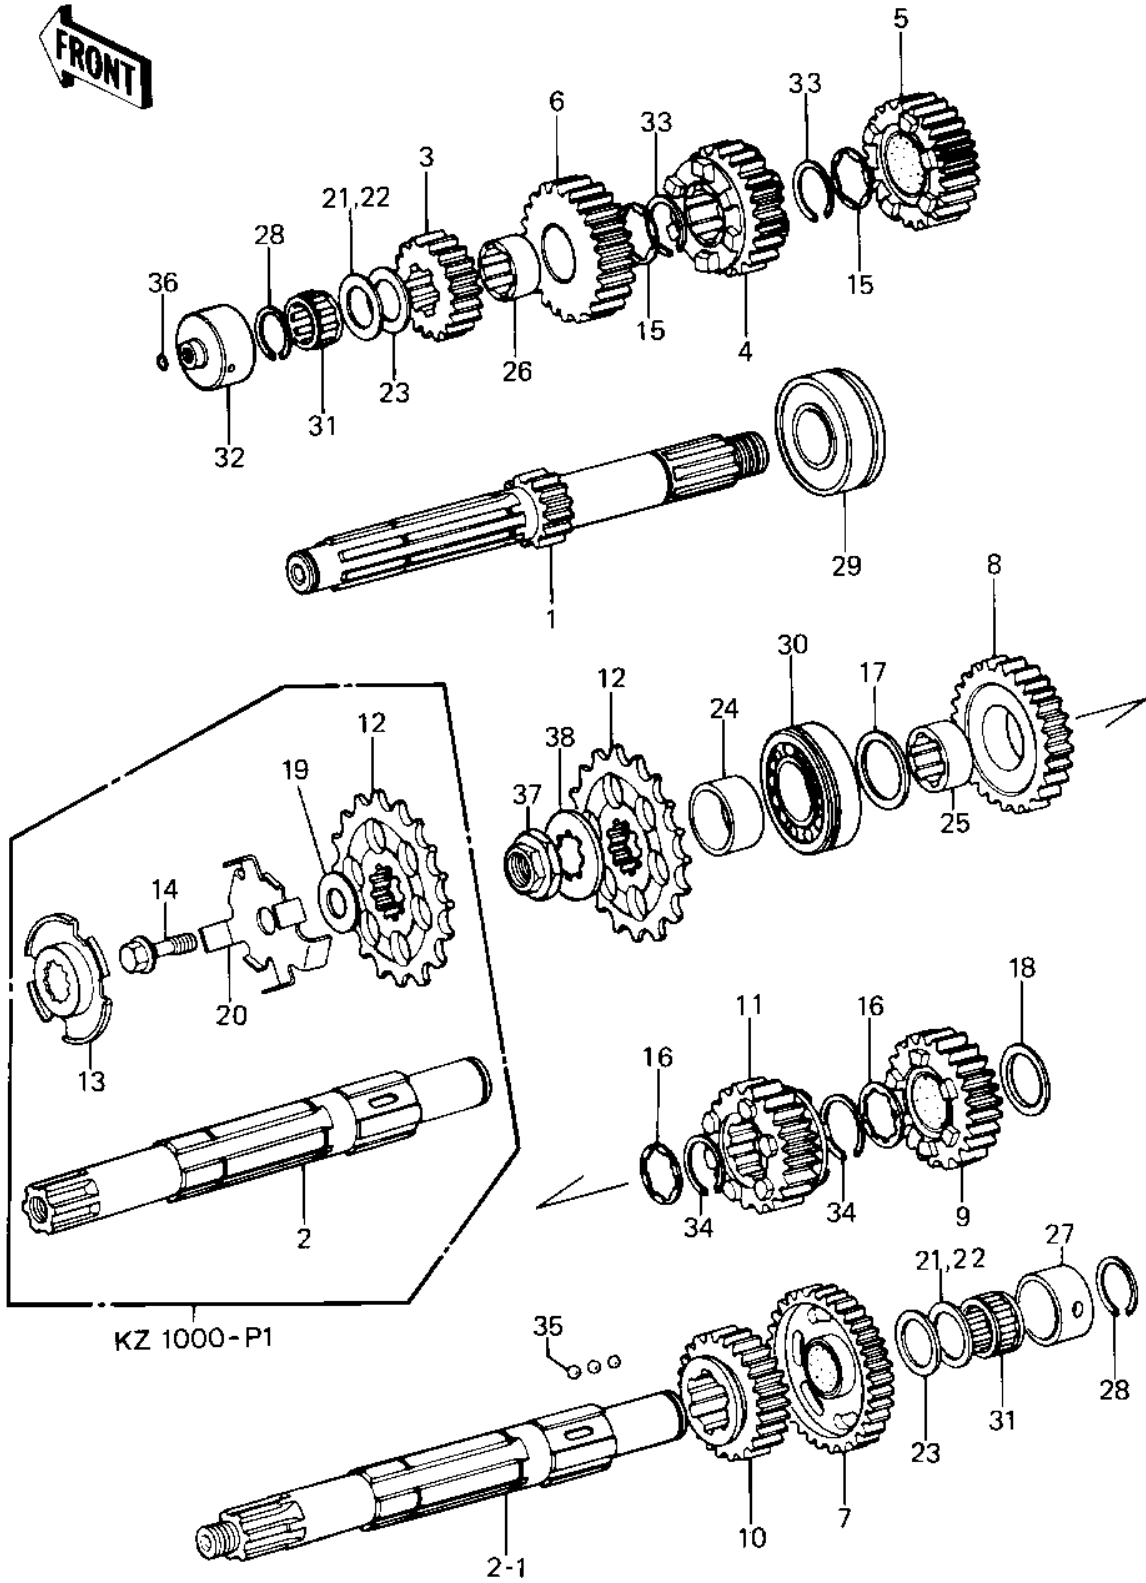

1982 Police 1000 PARTS DIAGRAM

TRANSMISSION

E1361-0101

1982 Police 1000 PARTS LIST

TRANSMISSION

ITEM NAME	PART NUMBER	QUANTITY
SHAFT-TRANSMISSION IN (Ref # 1)	13127-1034	1
SHAFT-TRANSMISSION OU (Ref # 2)	13128-1030	1
SHAFT-TRANSMISSION OU (Ref # 2.1)	13128-1048	1
INPUT 2ND,18T (Ref # 3)	13129-1235	1
INPUT 3RD,21T (Ref # 4)	13129-1236	1
INPUT 4TH,23T (Ref # 5)	13129-1237	1
INPUT TOP,25T (Ref # 6)	13129-1238	1
OUTPUT LOW,37T (Ref # 7)	13129-1239	1
OUTPUT 2ND,33T (Ref # 8)	13129-1240	1
OUTPUT 3RD,30T (Ref # 9)	13129-1241	1
OUTPUT 4TH,27T (Ref # 10)	13129-1242	1
OUTPUT TOP,26T (Ref # 11)	13129-1243	1
SPROCKET-OUTPUT,15T (Ref # 12)	13144-1042	1
STOPPER,ENGN SPROCKET (Ref # 13)	32085-1101	1
BOLT,FLANGED,10X39 (Ref # 14)	92001-1479	1
WASHER,LOCK (O.D=35) (Ref # 15)	92022-1077	2
WASHER,LOCK,30X42X1.4 (Ref # 16)	92022-1218	2
WASHER,28.3X42X2.9 (Ref # 17)	92022-1219	1
WASHER,32.3X42X3 (Ref # 18)	92022-1220	1
WASHER,12.3X38X2.3 (Ref # 19)	92022-1274	1
WASHER,SPRCKT STOPPER (Ref # 20)	92022-1351	1
WASHER,PLAIN,22MM (Ref # 21)	92022-212	2
WASHER,PLAIN,22MM (Ref # 22)	92022-213	AR
SPACER (I.D=22 O.D=35 (Ref # 23)	92026-1020	2
COLLAR (Ref # 24)	92027-1339	1
BUSHING,2ND GEAR (Ref # 25)	92028-1112	1
BUSHING,TOP GEAR (Ref # 26)	92028-1124	1
BUSH,OUTPUT SHAFT (Ref # 27)	92028-123	1
CIRCLIP,25MM (Ref # 28)	92033-025	2

1982 Police 1000 PARTS LIST

TRANSMISSION

ITEM NAME	PART NUMBER	QUANTITY
BEARING,BALL,5305NSH2 (Ref # 29)	92045-1028	1
BEARING-BALL,63/28NC3 (Ref # 30)	92045-1034	1
BEARING,PK223013.8 (Ref # 31)	92046-031	2
RACE,DRIVE SHAFT BRNG (Ref # 32)	92048-1012	1
CIRCLIP 28MM (Ref # 33)	480J2800	2
CIRCRIP-TYPE-C (Ref # 34)	480J3200	2
BALL STEEL 3/16' (Ref # 35)	600A0600	3
"O" RING,8MM (Ref # 36)	670B1508	1
NUT,20MM (Ref # 37)	92015-1210	1
WASHER (Ref # 38)	92200-1060	1