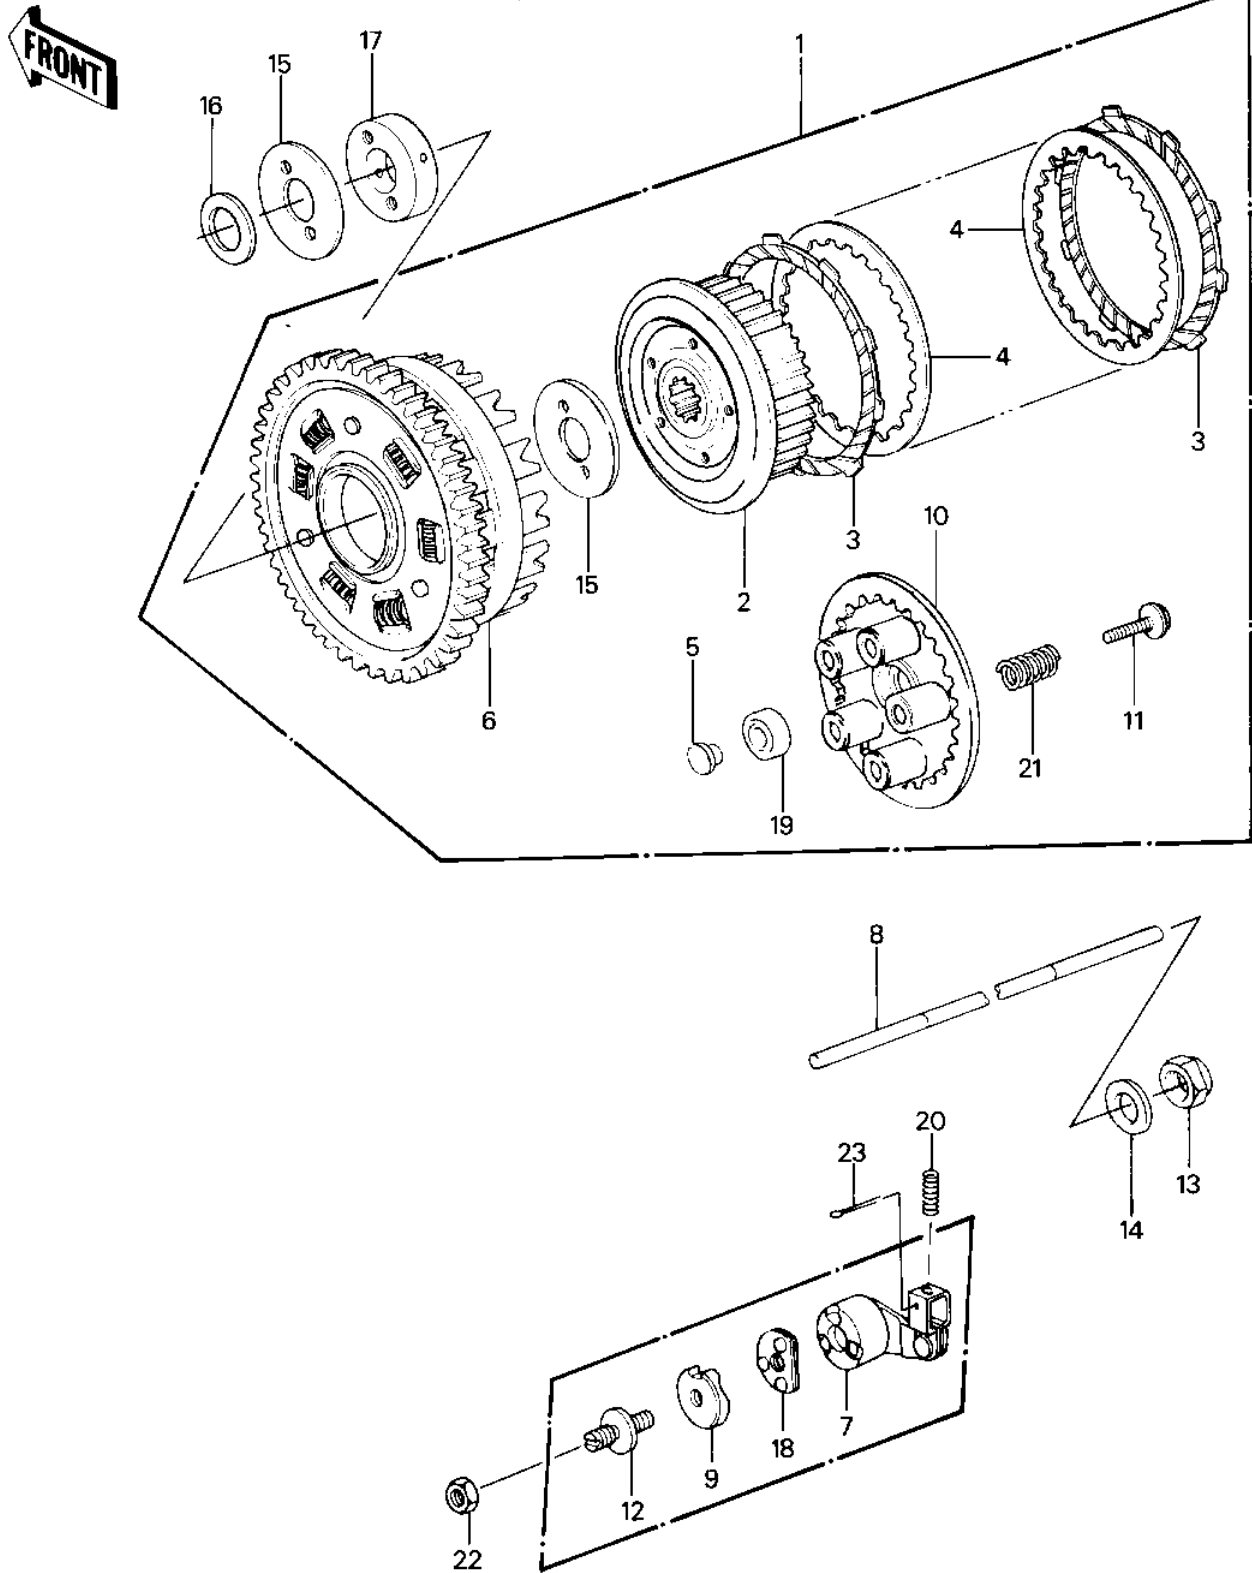

1985 Police 1000 PARTS DIAGRAM

CLUTCH

E1350-0022

1985 Police 1000 PARTS LIST

CLUTCH

ITEM NAME	PART NUMBER	QUANTITY
CLUTCH-ASSY (Ref # 1)	13081-1057	
HUB-CLUTCH (Ref # 2)	13087-1015	
PLATE-FRICTION (Ref # 3)	13088-1013	
PLATE,CLUTCH,STEEL (Ref # 4)	13089-1004	
HOLDER (Ref # 5)	13091-1085	
HOUSING-COMP-CLUTCH (Ref # 6)	13095-1037	
RELEASE-COMP-CLUTCH (Ref # 7)	13102-1012	
ROD-PUSH (Ref # 8)	13116-1033	
CAM,RELEASE,CLUTCH (Ref # 9)	13119-1003	
PLATE-CLUTCH OPERATIN (Ref # 10)	13187-1006	
BOLT,CLUTCH SPR FITT (Ref # 11)	92001-1066	
SCREW,SLOTTED,8M/M (Ref # 12)	92009-1009	
NUT,20MM (Ref # 13)	92015-1555	
NUT,20MM (Ref # 13)	92015-1555	
WASHER,PLAIN,2.3X20.3 (Ref # 14)	92022-1116	
WASHER,CLUTCH THRUST (Ref # 15)	92022-1221	
WASHER (Ref # 16)	92022-1223	
COLLAR (Ref # 17)	92027-1284	
BEARING,BALL,CLUTCH (Ref # 18)	92045-1001	
BEARING-BALL (Ref # 19)	92045-1235	
BEARING-BALL (Ref # 19)	92045-1235	
SPRING-CLUTCH RELEASE (Ref # 20)	92081-069	
SPRING,CLUTCH (Ref # 21)	92081-1033	
NUT 8MM (Ref # 22)	318B0800	
PIN COTTER 1.6X15 (Ref # 23)	550D1615	