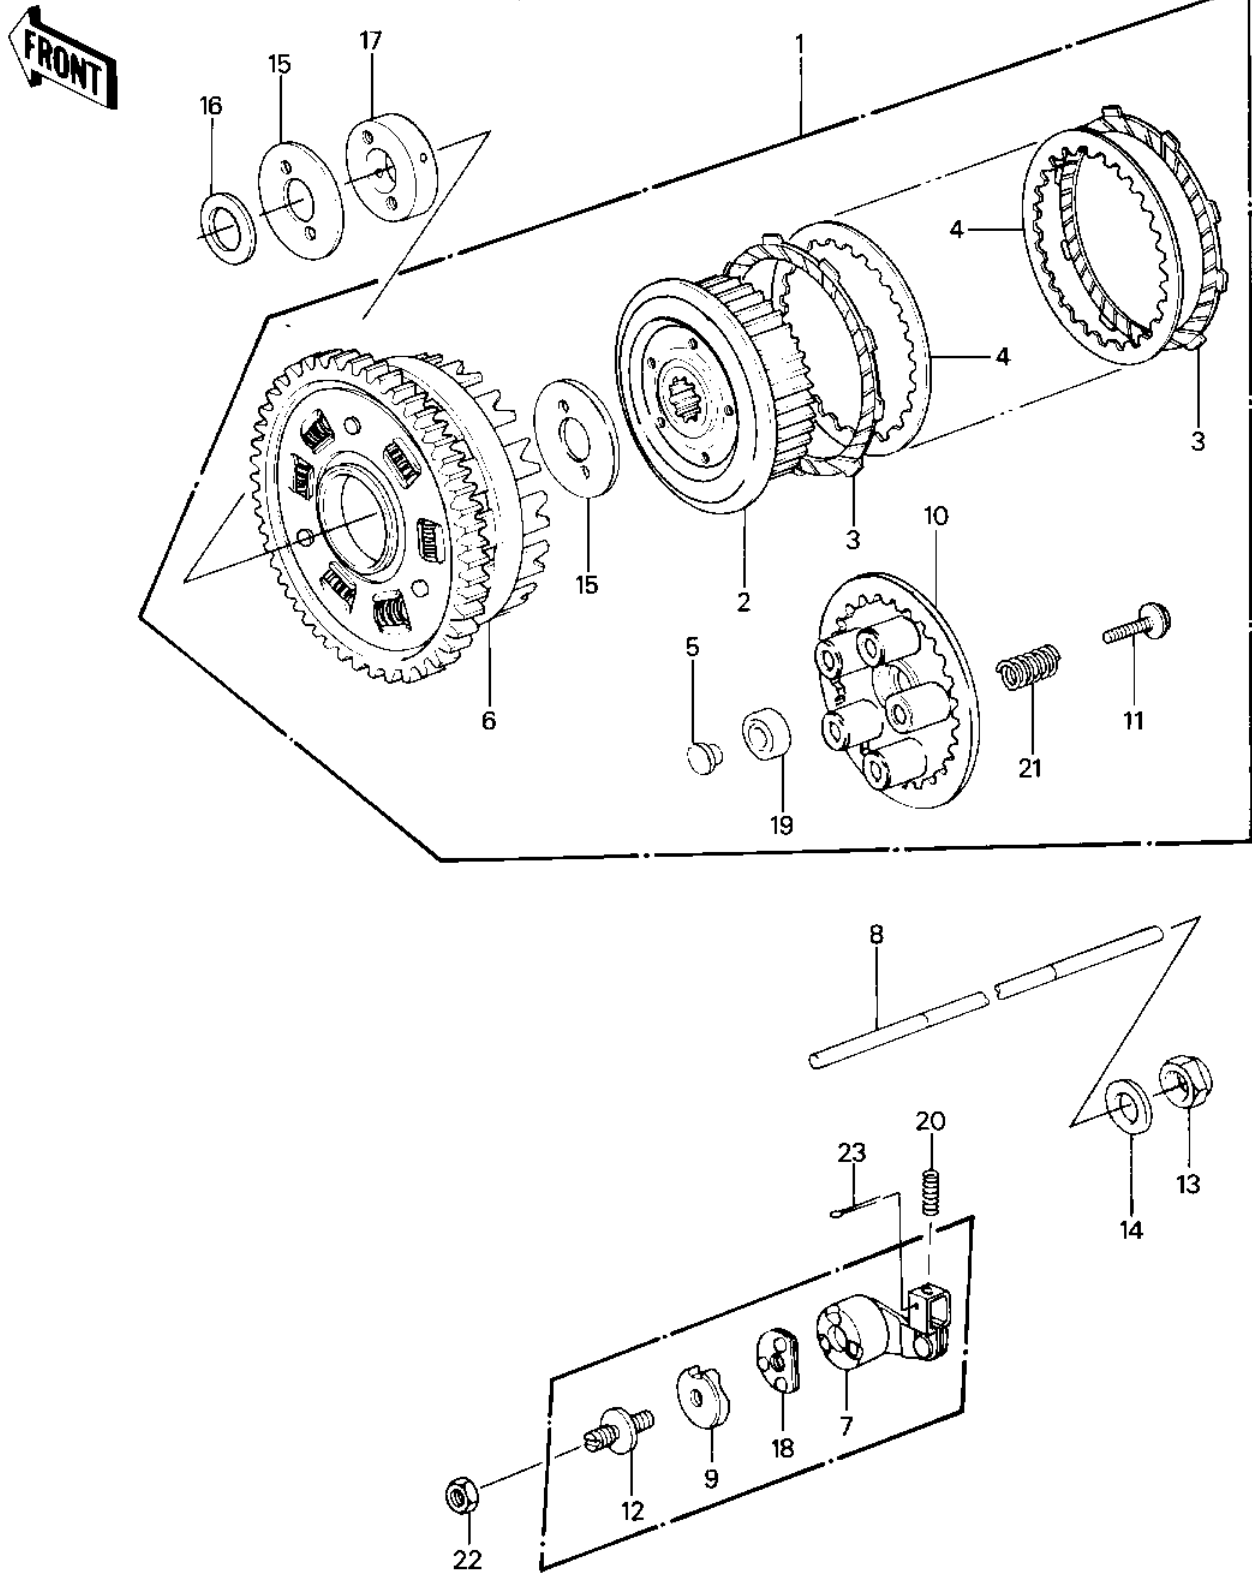

1982 Police 1000 PARTS DIAGRAM

CLUTCH

E1350-0022

1982 Police 1000 PARTS LIST

CLUTCH

ITEM NAME	PART NUMBER	QUANTITY
CLUTCH-ASSY (Ref # 1)	13081-1057	1
HUB-CLUTCH (Ref # 2)	13087-1015	1
PLATE-FRICTION (Ref # 3)	13088-1013	9
PLATE,CLUTCH,STEEL (Ref # 4)	13089-1004	8
HOLDER (Ref # 5)	13091-1085	1
HOUSING-COMP-CLUTCH (Ref # 6)	13095-1037	1
RELEASE-COMP-CLUTCH (Ref # 7)	13102-1012	1
ROD-PUSH (Ref # 8)	13116-1033	1
CAM,RELEASE,CLUTCH (Ref # 9)	13119-1003	1
PLATE-CLUTCH OPERATIN (Ref # 10)	13187-1006	1
BOLT,CLUTCH SPR FITT (Ref # 11)	92001-1066	5
SCREW,SLOTTED,8M/M (Ref # 12)	92009-1009	1
NUT,20MM (Ref # 13)	92015-1555	1
NUT,20MM (Ref # 13)	92015-1555	1
WASHER,PLAIN,2.3X20.3 (Ref # 14)	92022-1116	1
WASHER,CLUTCH THRUST (Ref # 15)	92022-1221	2
WASHER (Ref # 16)	92022-1223	1
COLLAR (Ref # 17)	92027-1284	1
BEARING,BALL,CLUTCH (Ref # 18)	92045-1001	1
BEARING-BALL (Ref # 19)	92045-1235	1
BEARING-BALL (Ref # 19)	92045-1235	1
SPRING-CLUTCH RELEASE (Ref # 20)	92081-069	1
SPRING,CLUTCH (Ref # 21)	92081-1033	5
NUT 8MM (Ref # 22)	318B0800	1
PIN COTTER 1.6X15 (Ref # 23)	550D1615	1