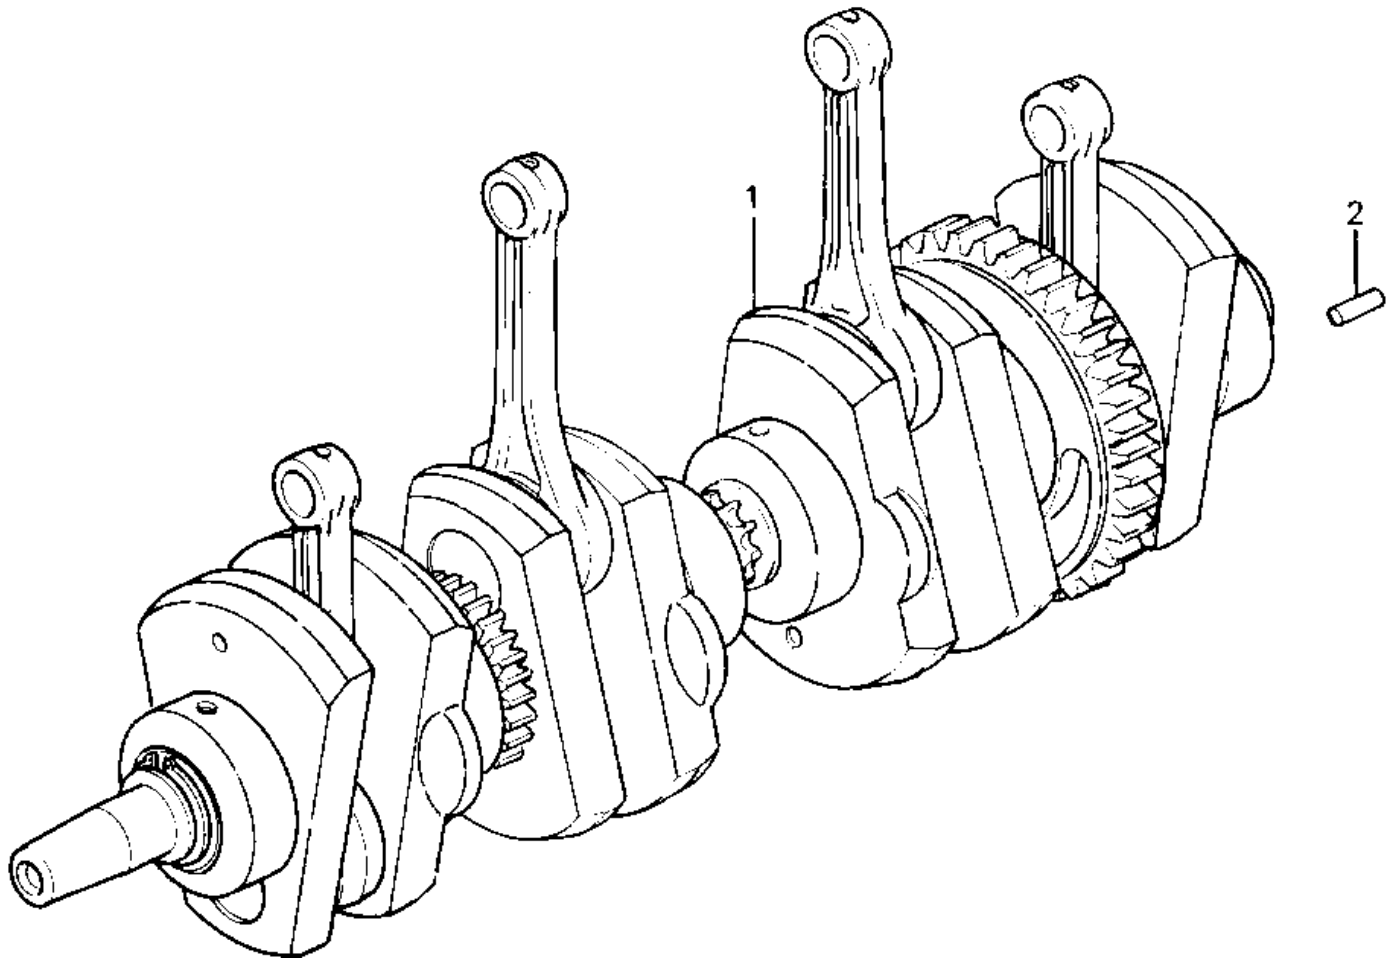

# 1985 Police 1000 PARTS DIAGRAM

CRANKSHAFT

# 1985 Police 1000 PARTS LIST

## CRANKSHAFT

<b>ITEM NAME</b>	<b>PART NUMBER</b>	<b>QUANTITY</b>
CRANKSHAFT-COMP (Ref # 1)	13031-1046	
PIN-SPRING,4X8 (Ref # 2)	555A0408	
PIN-SPRING,4X8 (Ref # 2)	555A0408	