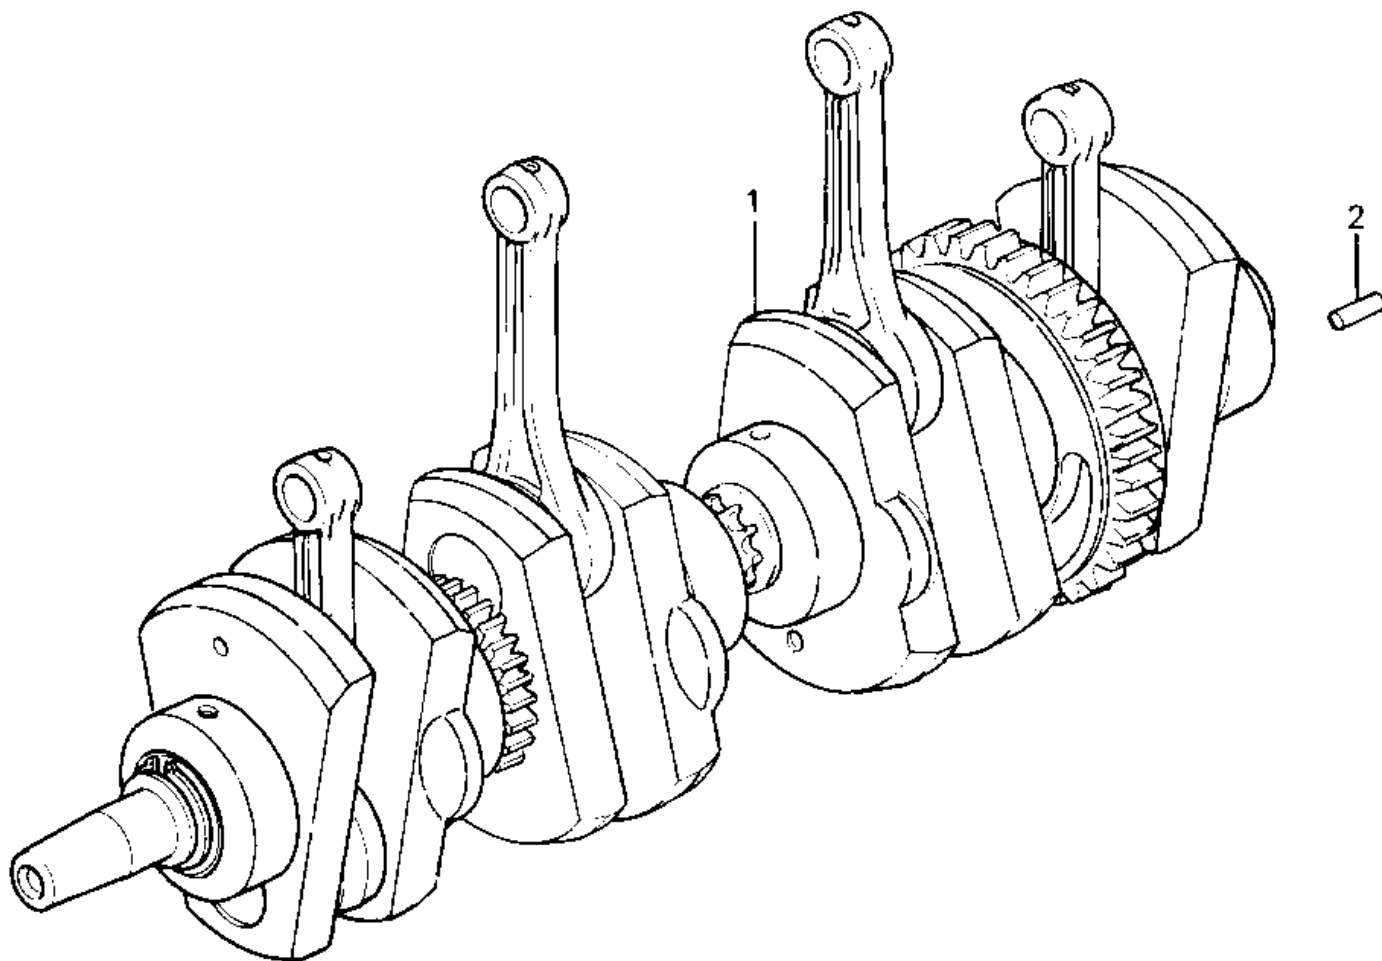

## 1984 Police 1000 PARTS DIAGRAM

CRANKSHAFT

## 1984 Police 1000 PARTS LIST

### CRANKSHAFT

ITEM NAME	PART NUMBER	QUANTITY
CRANKSHAFT-COMP (Ref # 1)	13031-1046	1
PIN-SPRING,4X8 (Ref # 2)	555A0408	2