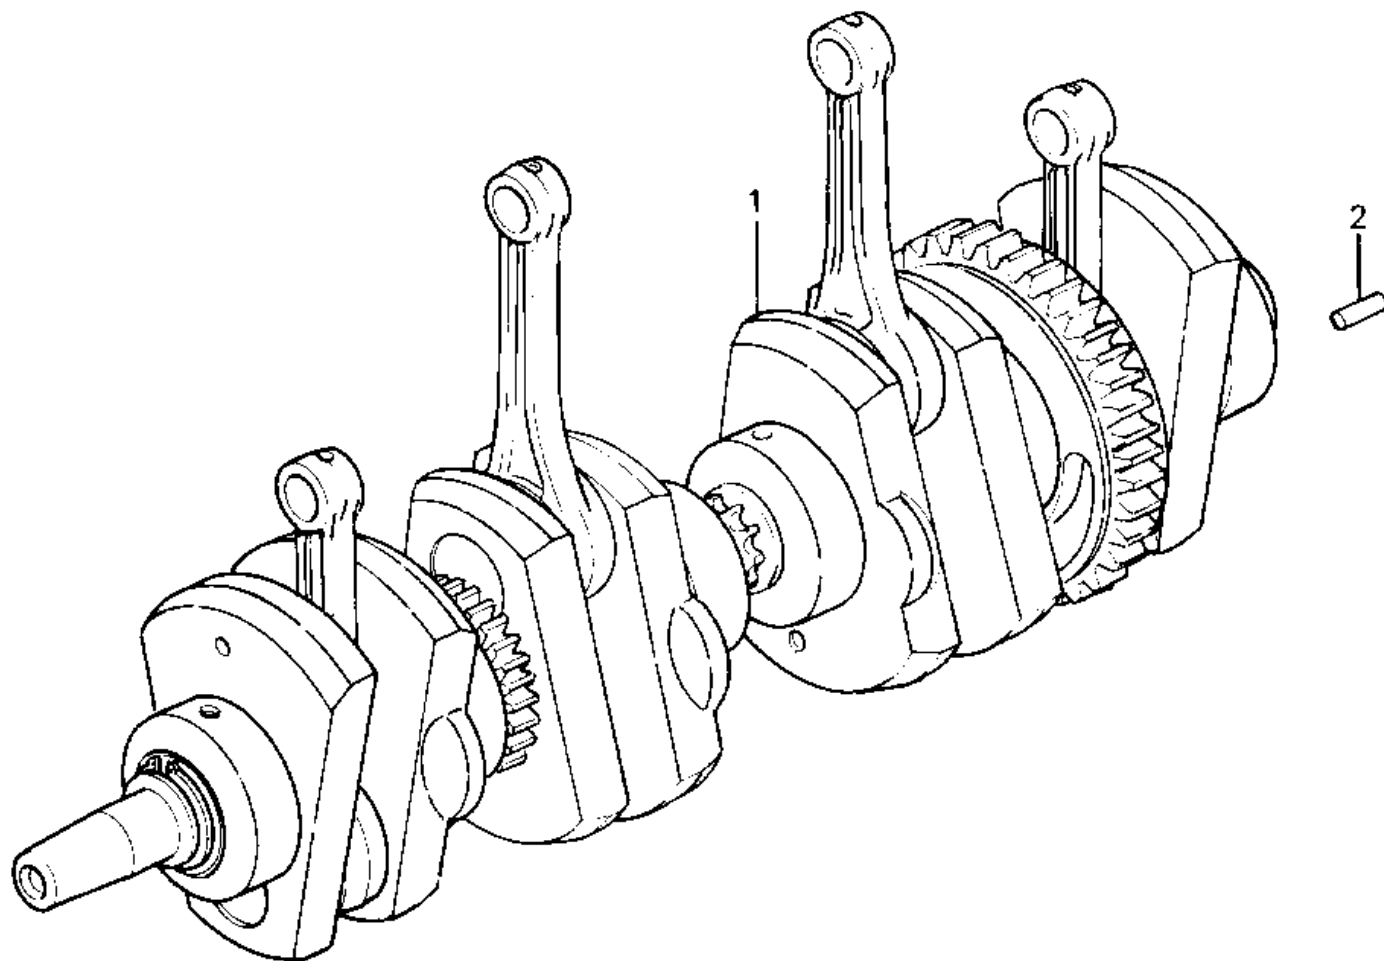

1983 Police 1000 PARTS DIAGRAM CRANKSHAFT

1983 Police 1000 PARTS LIST

CRANKSHAFT

ITEM NAME	PART NUMBER	QUANTITY
CRANKSHAFT-COMP (Ref # 1)	13031-1046	1
PIN-SPRING,4X8 (Ref # 2)	555A0408	2