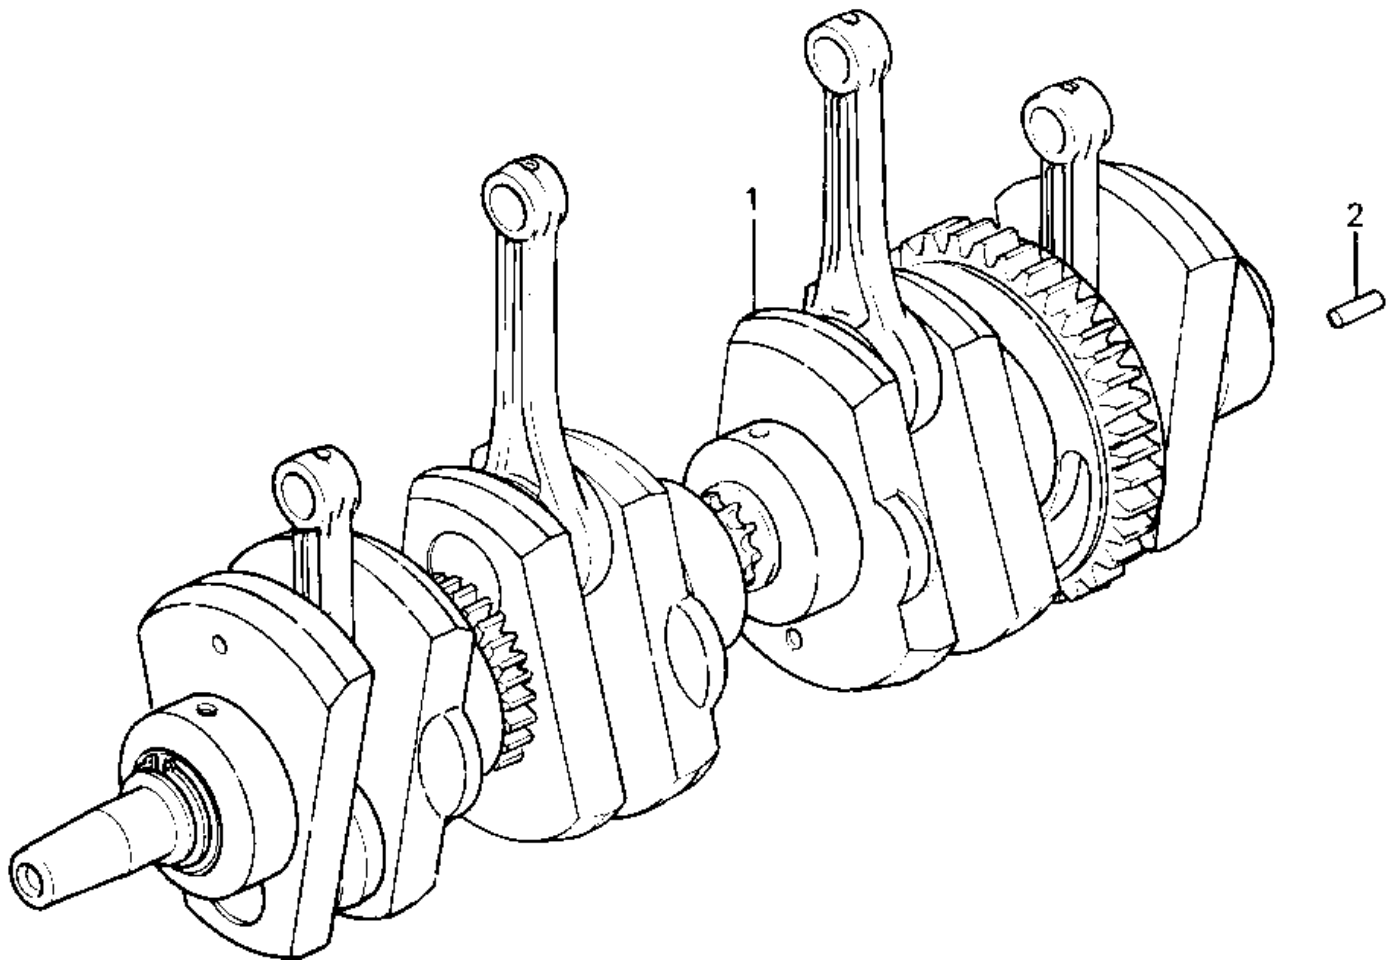

1982 Police 1000 PARTS DIAGRAM

CRANKSHAFT

1982 Police 1000 PARTS LIST

CRANKSHAFT

ITEM NAME	PART NUMBER	QUANTITY
CRANKSHAFT-COMP (Ref # 1)	13031-1046	1
PIN-SPRING,4X8 (Ref # 2)	555A0408	1
PIN-SPRING,4X8 (Ref # 2)	555A0408	1