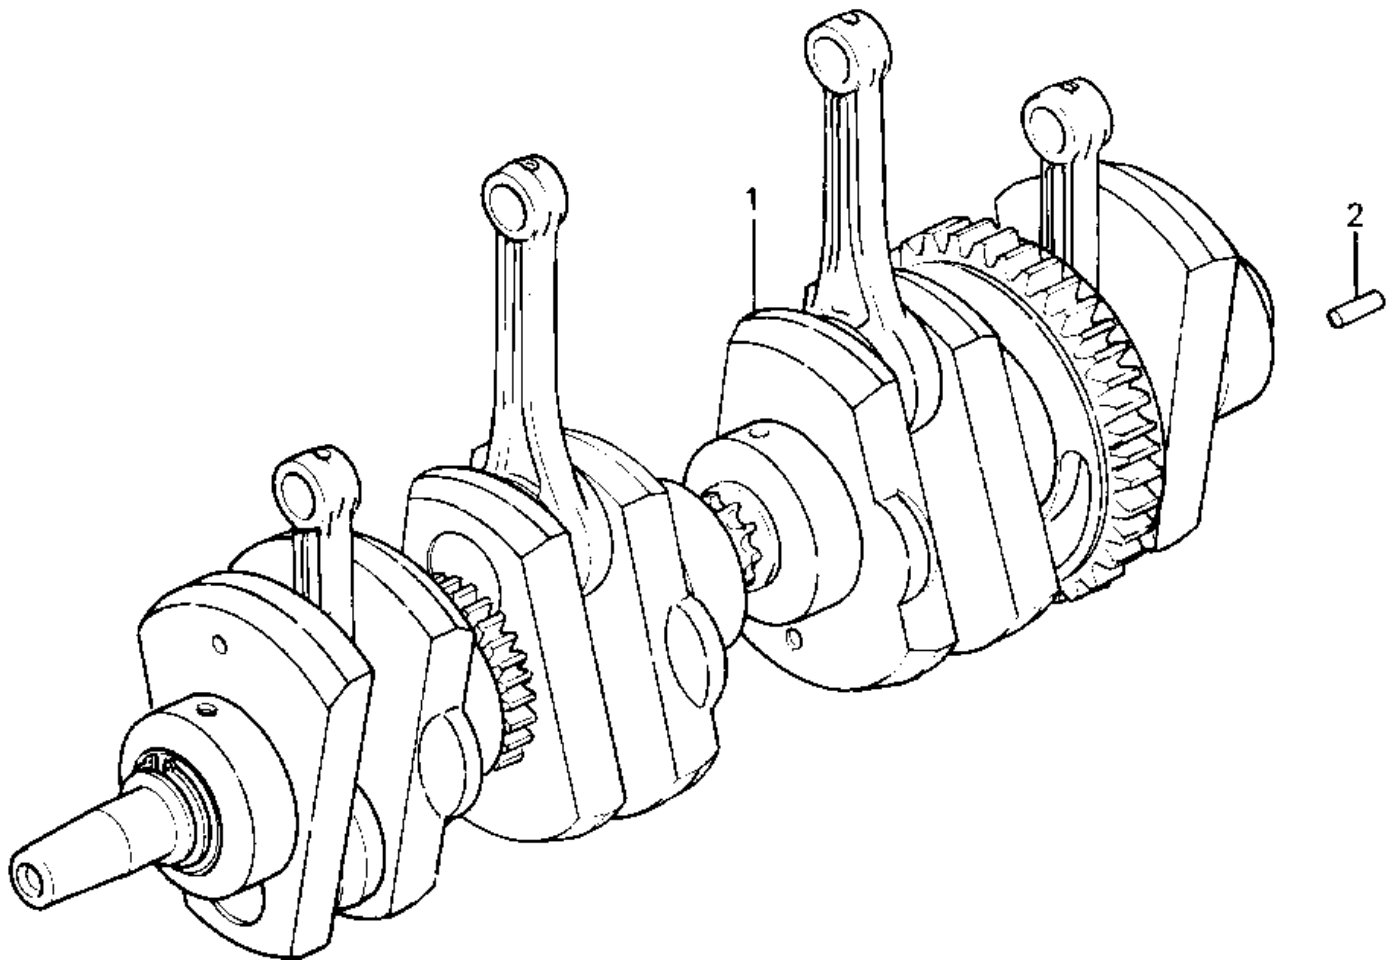

# 1982 Police 1000 PARTS DIAGRAM

CRANKSHAFT

# 1982 Police 1000 PARTS LIST

## CRANKSHAFT

<b>ITEM NAME</b>	<b>PART NUMBER</b>	<b>QUANTITY</b>
CRANKSHAFT-COMP (Ref # 1)	13031-1046	1
PIN-SPRING,4X8 (Ref # 2)	555A0408	1
PIN-SPRING,4X8 (Ref # 2)	555A0408	1