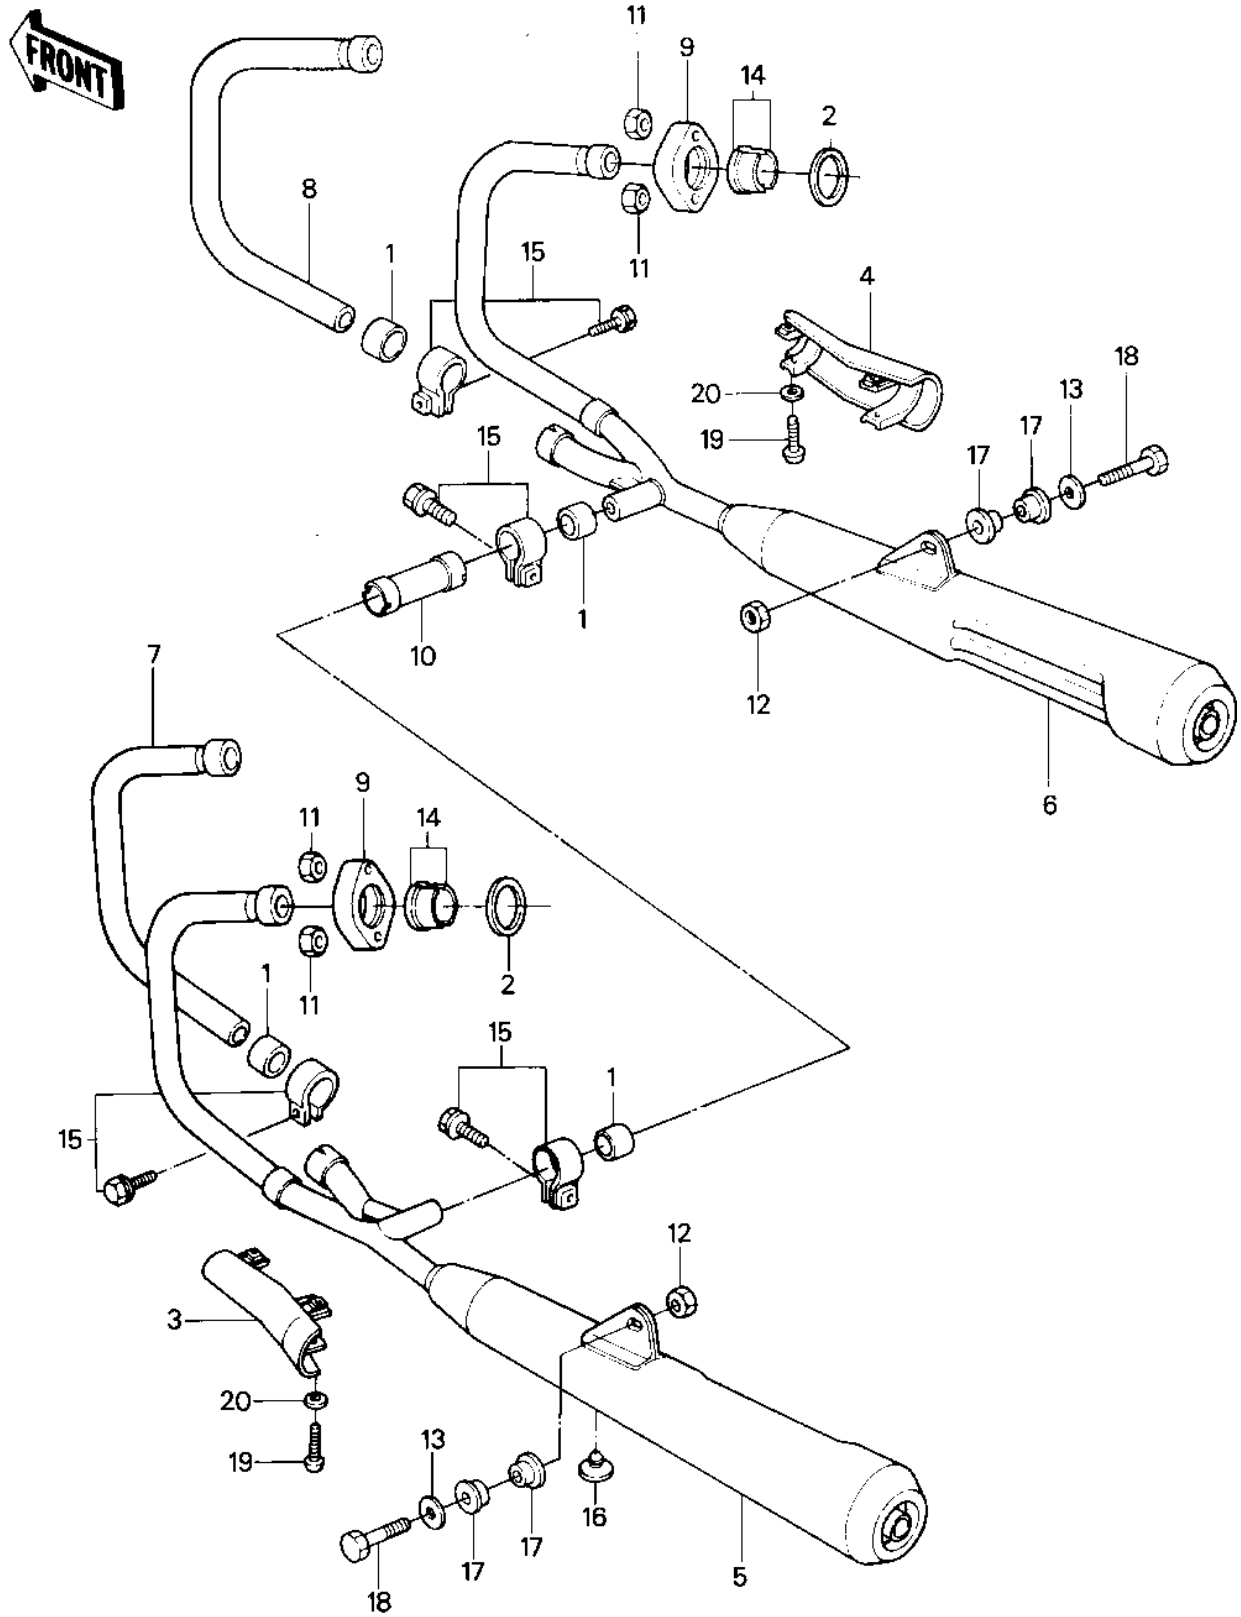

1984 Police 1000 PARTS DIAGRAM

MUFFLERS

1984 Police 1000 PARTS LIST

MUFFLERS

ITEM NAME	PART NUMBER	QUANTITY
GASKET,MANIFOLD EXHAU (Ref # 1)	11060-1068	1
GASKET,EXHAUST PIPE H (Ref # 2)	11009-1906	1
COVER,MUFFLER,LH (Ref # 3)	14025-1355	1
COVER,MUFFLER,RH (Ref # 4)	14025-1356	1
MUFFLER-LH (Ref # 5)	18001-1299	1
MUFFLER,L.H. (Ref # 5)	18001-1595	2
MUFFLER-RH (Ref # 6)	18001-1300	1
MUFFLER,R.H. (Ref # 6)	18001-1596	2
PIPE-EXHAUST,#2 (Ref # 7)	18049-1188	1
PIPE-EXHAUST,#3 (Ref # 8)	18049-1189	1
HOLDER-EXHAUST PIPE (Ref # 9)	18069-1015	1
PIPE,MUFFLER CONNECT (Ref # 10)	32032-1676	2
NUT-8MM (Ref # 11)	92015-1143	1
NUT,8MM (Ref # 11)	92015-1398	1
NUT,LOCK,10MM (Ref # 12)	92019-021	1
WASHER,PLAIN (Ref # 13)	92022-289	1
COLLAR,EXHAUST PIPE (Ref # 14)	92027-1300	1
CLAMP,MUFFLER (Ref # 15)	92037-1258	1
CLAMP,MUFFLER (Ref # 15)	92037-1536	1
DAMPER RUBB MAIN STAD (Ref # 16)	92075-015	1
BUSHING,MUFFLER FITT (Ref # 17)	92092-010	1
BOLT-HEX HEAD,10X55 (Ref # 18)	113N1055	1
SCREW PAN HEAD 6X45 (Ref # 19)	220B0645	1
SCREW-PAN-CROS (Ref # 19)	220X0645	1
WASHER SPRING 6MM (Ref # 20)	461F0600	1