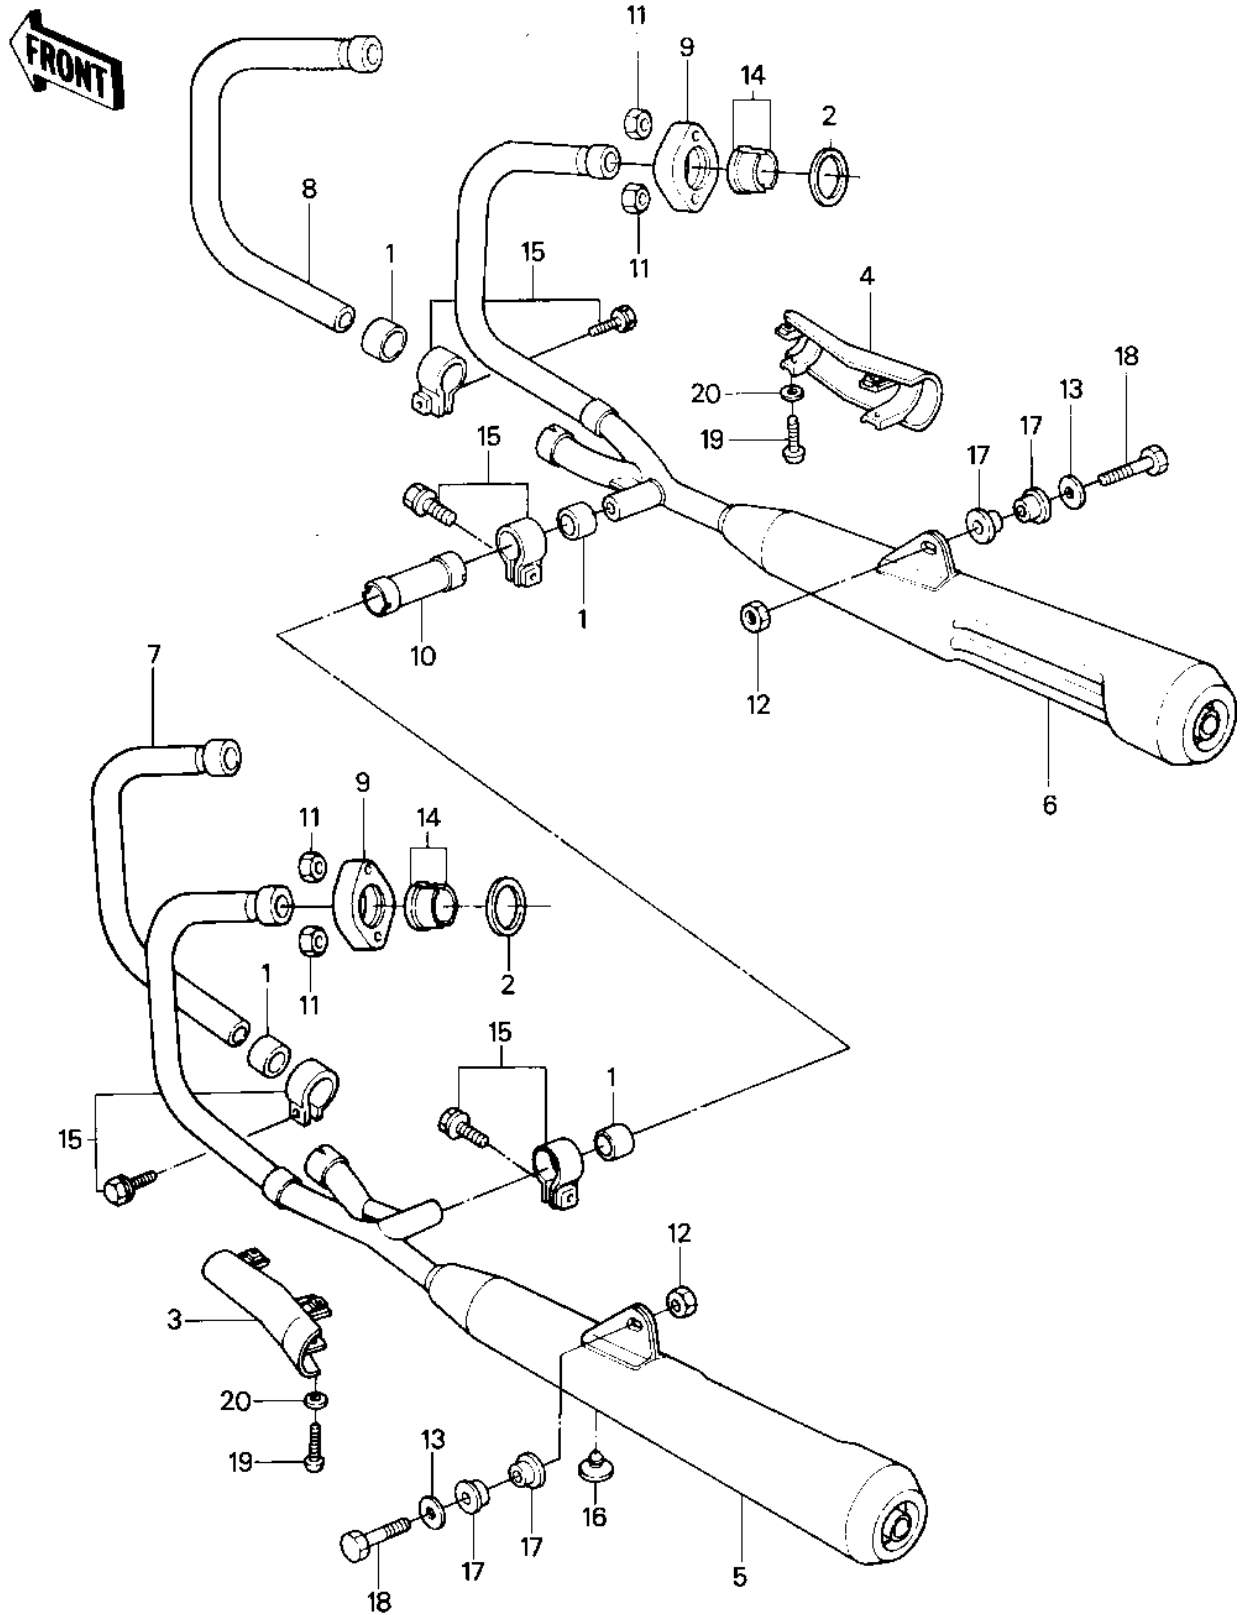

1982 Police 1000 PARTS DIAGRAM

MUFFLERS

1982 Police 1000 PARTS LIST

MUFFLERS

ITEM NAME	PART NUMBER	QUANTITY
GASKET,MANIFOLD EXHAU (Ref # 1)	11060-1068	4
GASKET,EXHAUST PIPE H (Ref # 2)	11009-1906	4
COVER,MUFFLER,LH (Ref # 3)	14025-1355	1
COVER,MUFFLER,RH (Ref # 4)	14025-1356	1
MUFFLER-LH (Ref # 5)	18001-1299	1
MUFFLER,L.H. (Ref # 5)	18001-1595	1
MUFFLER,L.H. (Ref # 5)	18001-1595	1
MUFFLER-RH (Ref # 6)	18001-1300	1
MUFFLER,R.H. (Ref # 6)	18001-1596	1
MUFFLER,R.H. (Ref # 6)	18001-1596	1
PIPE-EXHAUST,#2 (Ref # 7)	18049-1188	1
PIPE-EXHAUST,#3 (Ref # 8)	18049-1189	1
HOLDER-EXHAUST PIPE (Ref # 9)	18069-1015	4
PIPE,MUFFLER CONNECT (Ref # 10)	32032-1676	1
PIPE,MUFFLER CONNECT (Ref # 10)	32032-1676	1
NUT-8MM (Ref # 11)	92015-1143	8
NUT,8MM (Ref # 11)	92015-1398	8
NUT,LOCK,10MM (Ref # 12)	92019-021	2
WASHER,PLAIN (Ref # 13)	92022-289	2
COLLAR,EXHAUST PIPE (Ref # 14)	92027-1300	8
CLAMP,MUFFLER (Ref # 15)	92037-1258	4
CLAMP,MUFFLER (Ref # 15)	92037-1536	4
DAMPER RUBB MAIN STAD (Ref # 16)	92075-015	1
BUSHING,MUFFLER FITT (Ref # 17)	92092-010	4
BOLT-HEX HEAD,10X55 (Ref # 18)	113N1055	2
SCREW PAN HEAD 6X45 (Ref # 19)	220B0645	4
SCREW-PAN-CROS (Ref # 19)	220X0645	4
WASHER SPRING 6MM (Ref # 20)	461F0600	4