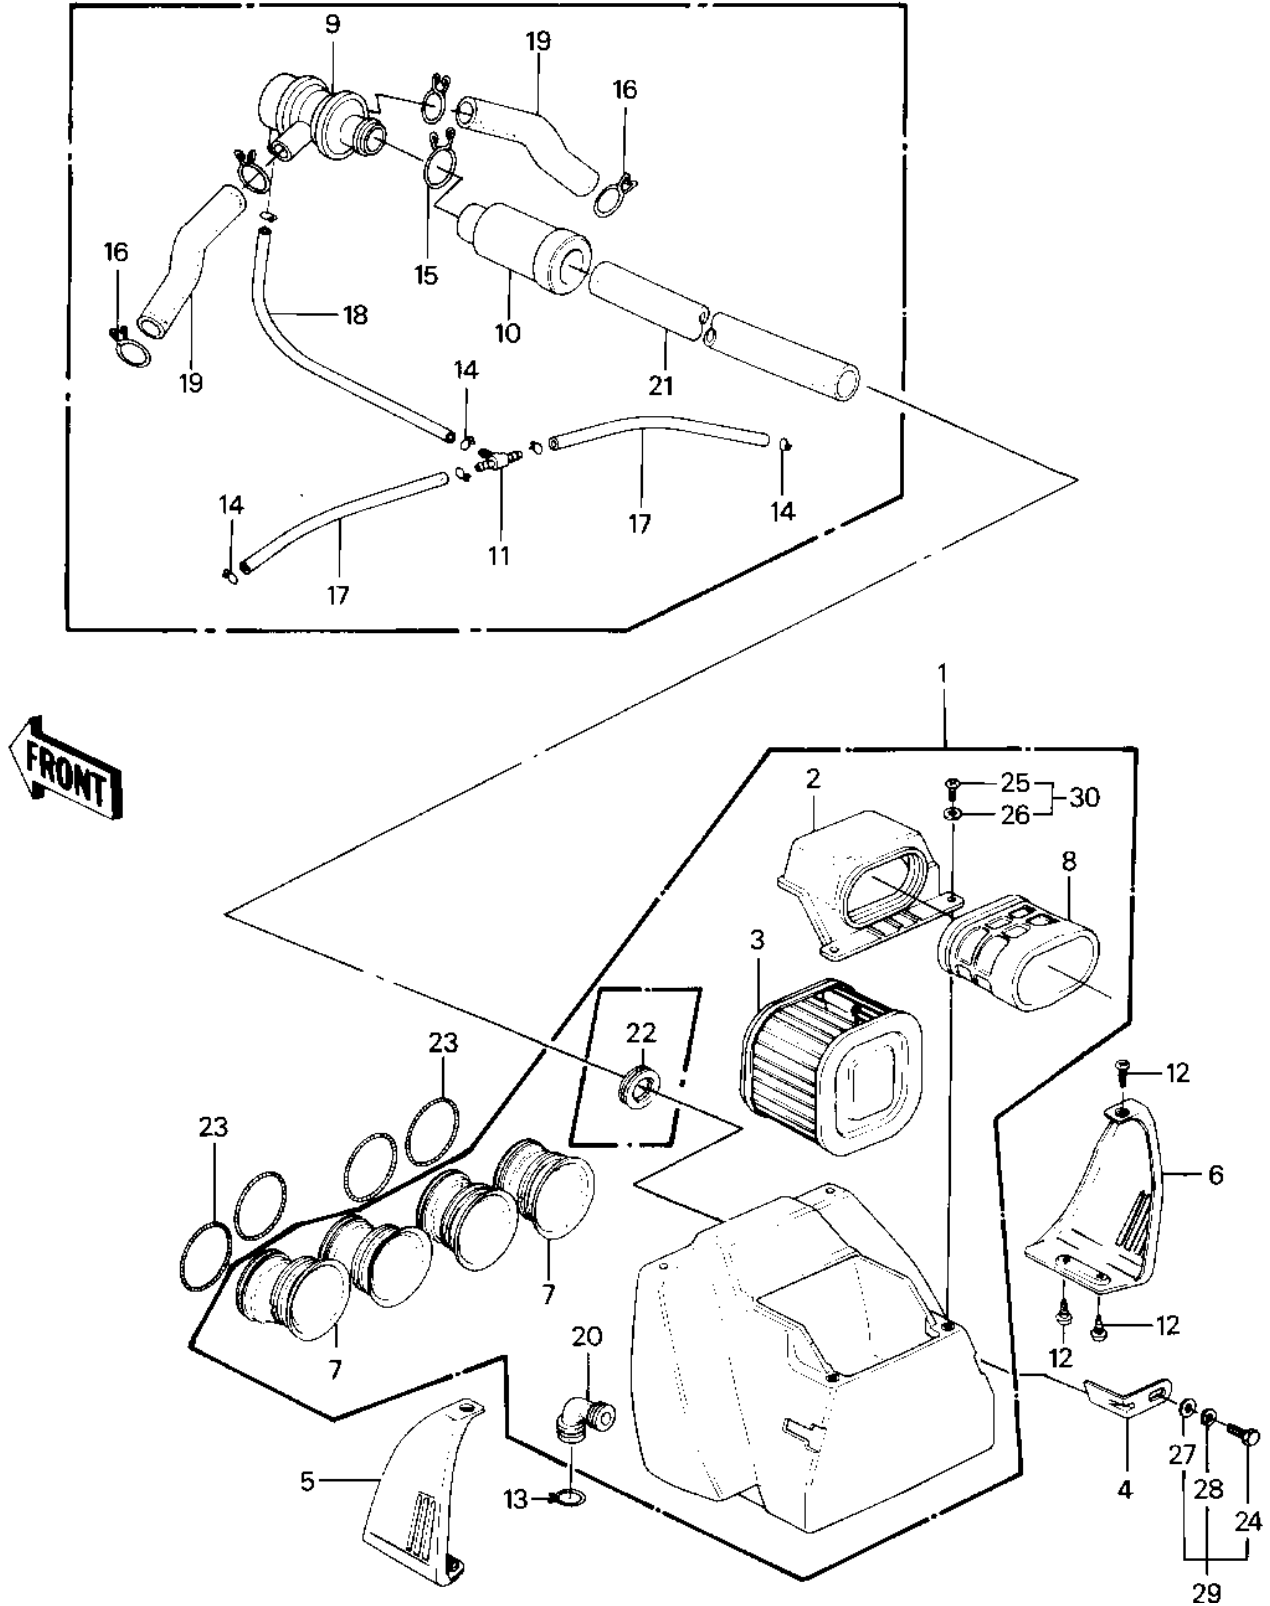

1985 Police 1000 PARTS DIAGRAM

AIR CLEANER

1985 Police 1000 PARTS LIST

AIR CLEANER

ITEM NAME	PART NUMBER	QUANTITY
FILTER-ASSY-AIR (Ref # 1)	11010-1142	
FILTER-ASSY-AIR (Ref # 1)	11010-1142	
CAP,AIR FILTER (Ref # 2)	11012-1167	
ELEMENT,AIR CLNR (Ref # 3)	11013-1037	
BRACKET,AIR CLEANER (Ref # 4)	32070-038	
COVER,AIR FILTER,LH (Ref # 5)	14025-1263	
COVER,AIR FILTER,RH (Ref # 6)	14025-1264	
DUCT,AIR FILTER,OUTLE (Ref # 7)	14073-1048	
DUCT,AIR FILTER,INTAK (Ref # 8)	14073-1049	
VALVE ASSY,AIR SWITCH (Ref # 9)	16126-1014	
SILENCER (Ref # 10)	39162-1003	
FITTING,TUBE (Ref # 11)	92005-1017	
SCREW,TAPPING,5X12 (Ref # 12)	92009-1105	
SCREW,TAPPING,5X12 (Ref # 12)	92009-1319	
CLAMP BREATHER PIPE (Ref # 13)	92037-028	
CLAMP-PIPE (Ref # 14)	92037-072	
CLAMP (Ref # 15)	92037-1076	
CLAMP,BREATHER TUBE (Ref # 16)	92037-213	
TUBE,VACUUM,LONG (Ref # 17)	92059-1162	
TUBE,VACUUM,LONG (Ref # 18)	92059-1162	
TUBE,14X20X89 (Ref # 19)	92059-1155	
TUBE,AIR FILTER (Ref # 20)	92059-1156	
TUBE,14X20X320 (Ref # 21)	92059-1161	
GROMMET,AIR FILTER (Ref # 22)	92071-1042	
GROMMET,AIR FILTER (Ref # 22)	92071-1042	
SPRING (Ref # 23)	92081-1177	
SPRING,COIL,BLACK (Ref # 23)	92081-1457	
BOLT-UPSET,6X12 (Ref # 24)	112G0612	
SCREW PAN HEAD 6X12 (Ref # 25)	220B0612	

1985 Police 1000 PARTS LIST

AIR CLEANER

ITEM NAME	PART NUMBER	QUANTITY
WASHER PLAIN 6MM (Ref # 26)	410B0600	
WASHER PLAIN 6MM (Ref # 27)	411B0600	
WASHER SPRING 6MM (Ref # 28)	461F0600	
BOLT 6X12 (Ref # 29)	187B0612	
SCREW-PAN-WP-CROS (Ref # 30)	224B0612	