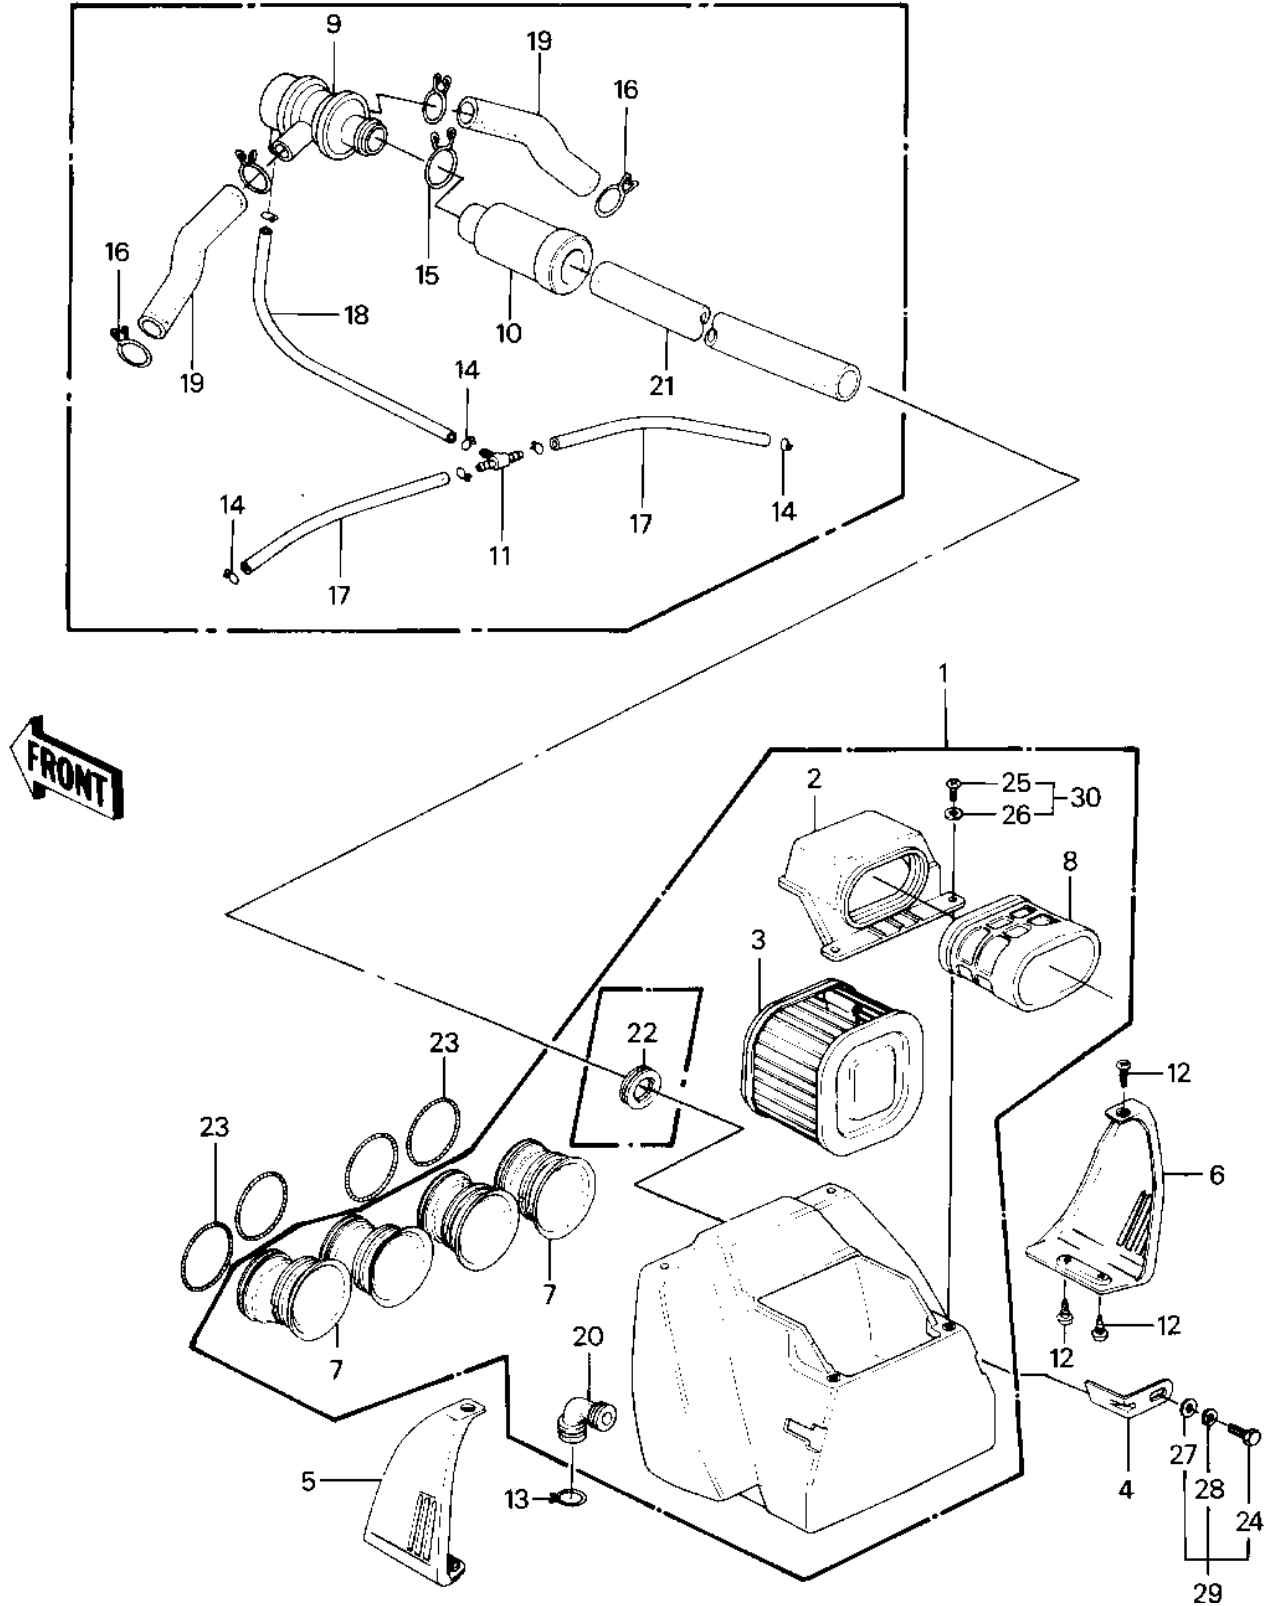

1982 Police 1000 PARTS DIAGRAM

AIR CLEANER

1982 Police 1000 PARTS LIST

AIR CLEANER

ITEM NAME	PART NUMBER	QUANTITY
FILTER-ASSY-AIR (Ref # 1)	11010-1142	1
FILTER-ASSY-AIR (Ref # 1)	11010-1142	1
CAP,AIR FILTER (Ref # 2)	11012-1167	1
ELEMENT,AIR CLNR (Ref # 3)	11013-1037	1
BRACKET,AIR CLEANER (Ref # 4)	32070-038	2
COVER,AIR FILTER,LH (Ref # 5)	14025-1263	1
COVER,AIR FILTER,RH (Ref # 6)	14025-1264	1
DUCT,AIR FILTER,OUTLE (Ref # 7)	14073-1048	4
DUCT,AIR FILTER,INTAK (Ref # 8)	14073-1049	1
VALVE ASSY,AIR SWITCH (Ref # 9)	16126-1014	1
SILENCER (Ref # 10)	39162-1003	1
FITTING,TUBE (Ref # 11)	92005-1017	1
SCREW,TAPPING,5X12 (Ref # 12)	92009-1105	6
SCREW,TAPPING,5X12 (Ref # 12)	92009-1319	6
CLAMP BREATHER PIPE (Ref # 13)	92037-028	1
CLAMP-PIPE (Ref # 14)	92037-072	6
CLAMP (Ref # 15)	92037-1076	1
CLAMP,BREATHER TUBE (Ref # 16)	92037-213	4
TUBE,VACUUM,LONG (Ref # 17)	92059-1162	2
TUBE,VACUUM,LONG (Ref # 18)	92059-1162	1
TUBE,14X20X89 (Ref # 19)	92059-1155	2
TUBE,AIR FILTER (Ref # 20)	92059-1156	1
TUBE,14X20X320 (Ref # 21)	92059-1161	1
GROMMET,AIR FILTER (Ref # 22)	92071-1042	1
GROMMET,AIR FILTER (Ref # 22)	92071-1042	1
SPRING (Ref # 23)	92081-1177	4
SPRING,COIL,BLACK (Ref # 23)	92081-1457	4
BOLT-UPSET,6X12 (Ref # 24)	112G0612	2
SCREW PAN HEAD 6X12 (Ref # 25)	220B0612	2

1982 Police 1000 PARTS LIST

AIR CLEANER

ITEM NAME	PART NUMBER	QUANTITY
WASHER PLAIN 6MM (Ref # 26)	410B0600	2
WASHER PLAIN 6MM (Ref # 27)	411B0600	2
WASHER SPRING 6MM (Ref # 28)	461F0600	2
BOLT 6X12 (Ref # 29)	187B0612	2
SCREW-PAN-WP-CROS (Ref # 30)	224B0612	2