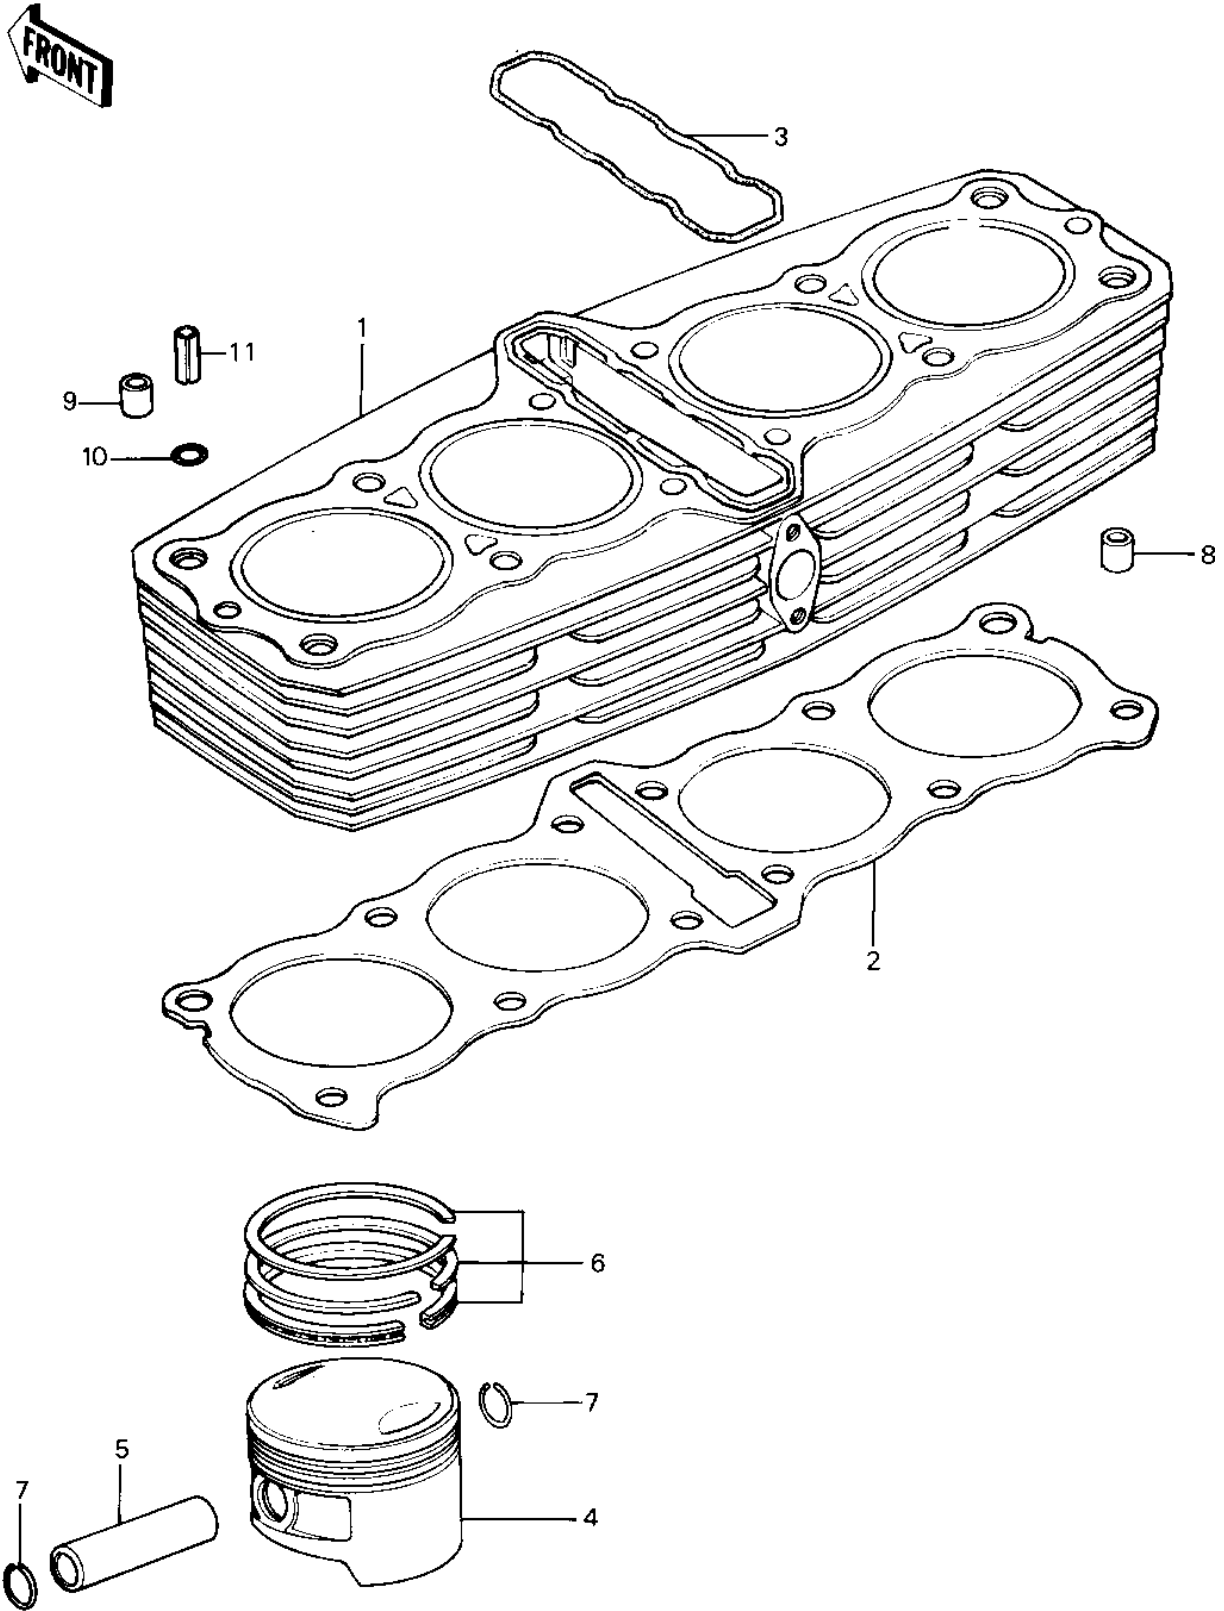

1986 Police 1000 PARTS DIAGRAM

CYLINDER/PISTON

1986 Police 1000 PARTS LIST

CYLINDER/PISTON

ITEM NAME	PART NUMBER	QUANTITY
11005-1327 (Canada) (Ref # 1)	11005-1116	
CYLINDER-ENGINE,SILVE (Ref # 1)	11005-1327	
GASKET,CYLINDER BASE (Ref # 2)	11060-1067	
GASKET,CYLINDER (Ref # 3)	11009-1208	
PISTON-ENGINE,STD (Ref # 4)	13001-1119	
PISTON-ENGINE,STD (Ref # 4)	13001-1119	
PISTON-ENGINE L,O/S (Ref # 4)	13029-1058	
PISTON-ENGINE L,O/S (Ref # 4)	13029-1058	
PISTON-ENGINE LL,O/S (Ref # 4)	13027-1056	
PISTON-ENGINE LL,O/S (Ref # 4)	13027-1056	
PIN-PISTON (Ref # 5)	13002-1013	
RING-SET-PISTON (Ref # 6)	13008-5035	
RING-SET-PISTON,STD (Ref # 6)	13008-5056	
RING SET,050 O/S (Ref # 6)	13025-5018	
RING-SET PISTON L,O/S (Ref # 6)	13025-5024	
RING SET,1.10 O/S (Ref # 6)	13024-5018	
RING-SET PISTON LL (Ref # 6)	13024-5024	
RING-SNAP (Ref # 7)	92033-1054	
PIN,11X14X12.3 (Ref # 8)	92043-1266	
PIN,DOWEL,10X8.2X14 (Ref # 9)	92043-1037	
RING-0,0D=18.5MM (Ref # 10)	92055-1148	
RING-0,0D=18.5MM (Ref # 10)	92055-1148	
PIN-SPRING (Ref # 11)	49035-1051	