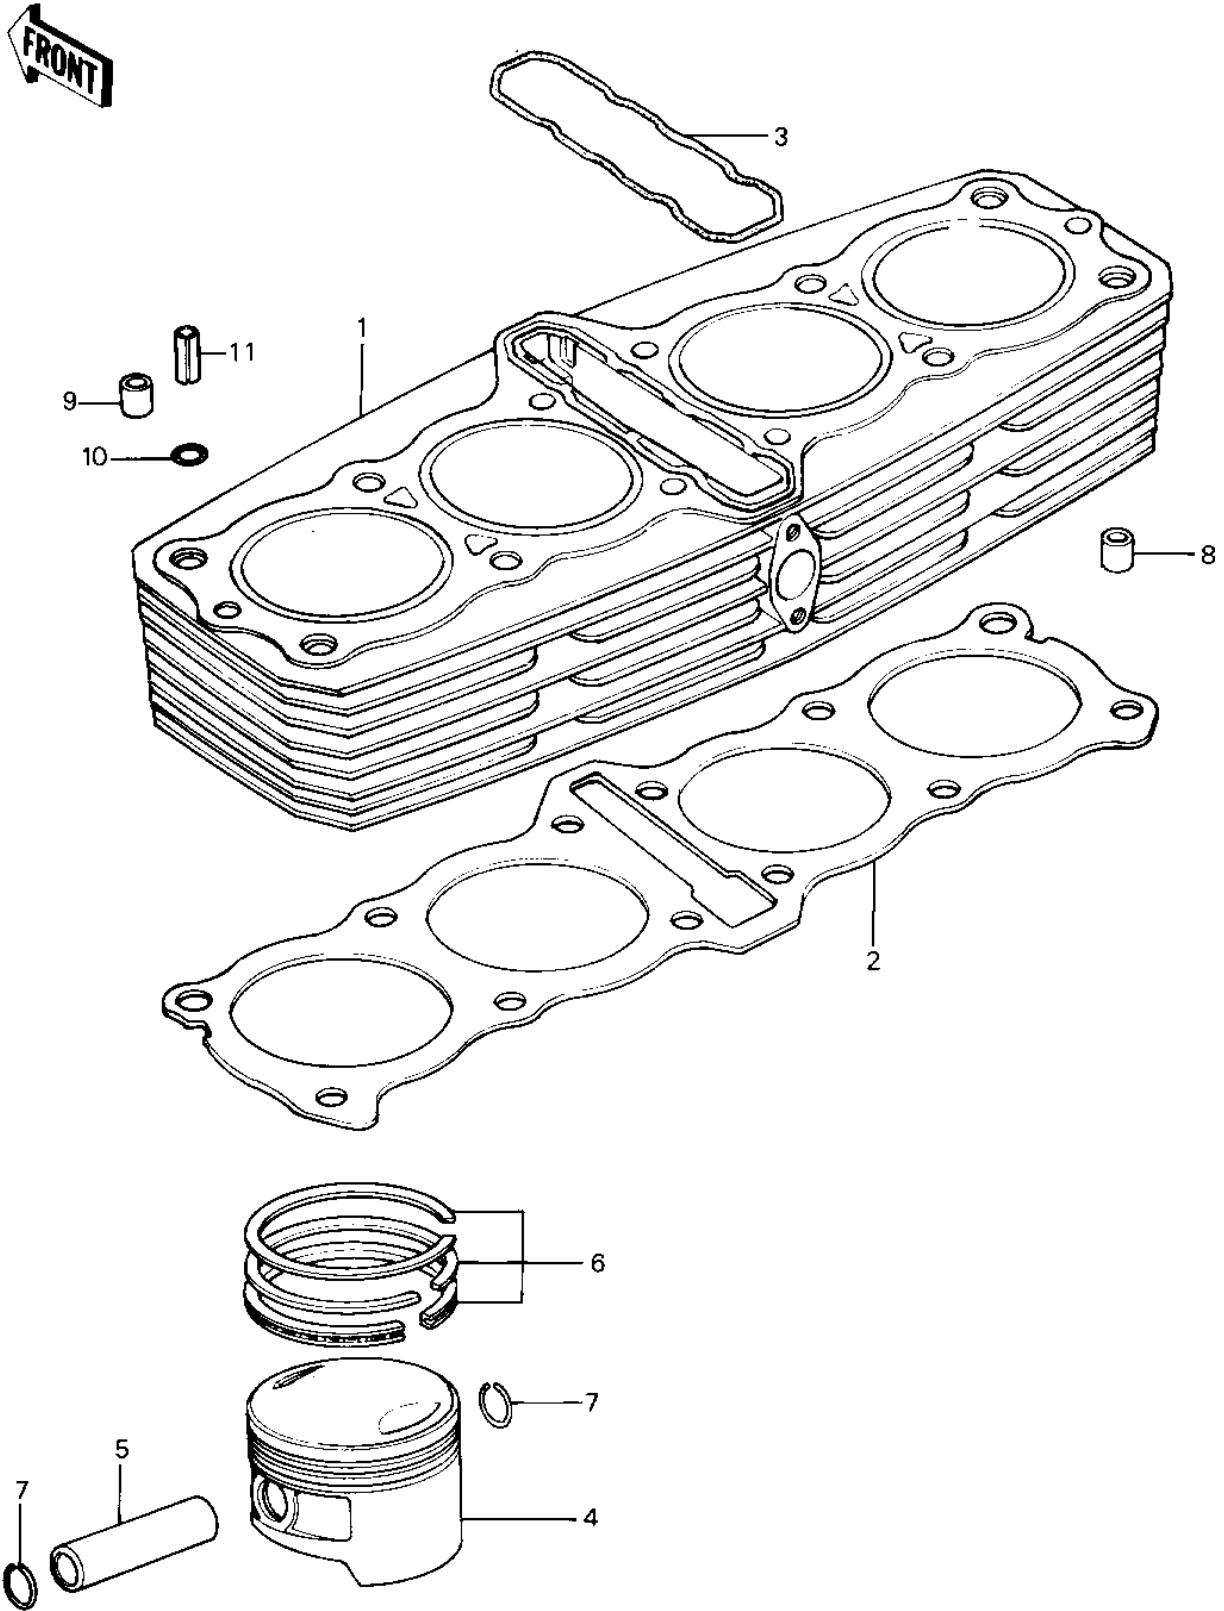

# 1982 Police 1000 PARTS DIAGRAM

CYLINDER/PISTON

# 1982 Police 1000 PARTS LIST

## CYLINDER/PISTON

ITEM NAME	PART NUMBER	QUANTITY
11005-1327 (Canada) (Ref # 1)	11005-1116	1
CYLINDER-ENGINE,SILVE (Ref # 1)	11005-1327	1
GASKET,CYLINDER BASE (Ref # 2)	11060-1067	1
GASKET,CYLINDER (Ref # 3)	11009-1208	1
PISTON-ENGINE,STD (Ref # 4)	13001-1119	4
PISTON-ENGINE,STD (Ref # 4)	13001-1119	4
PISTON-ENGINE L,O/S (Ref # 4)	13029-1058	(4
PISTON-ENGINE L,O/S (Ref # 4)	13029-1058	(4
PISTON-ENGINE LL,O/S (Ref # 4)	13027-1056	(4
PISTON-ENGINE LL,O/S (Ref # 4)	13027-1056	(4
PIN-PISTON (Ref # 5)	13002-1013	4
RING-SET-PISTON (Ref # 6)	13008-5035	4
RING-SET-PISTON,STD (Ref # 6)	13008-5056	4
RING SET,050 O/S (Ref # 6)	13025-5018	(4
RING-SET PISTON L,O/S (Ref # 6)	13025-5024	(4
RING SET,1.10 O/S (Ref # 6)	13024-5018	4
RING-SET PISTON LL (Ref # 6)	13024-5024	(4
RING-SNAP (Ref # 7)	92033-1054	8
PIN,11X14X12.3 (Ref # 8)	92043-1266	2
PIN,DOWEL,10X8.2X14 (Ref # 9)	92043-1037	2
RING-0,0D=18.5MM (Ref # 10)	92055-1148	4
RING-0,0D=18.5MM (Ref # 10)	92055-1148	4
PIN-SPRING (Ref # 11)	49035-1051	4