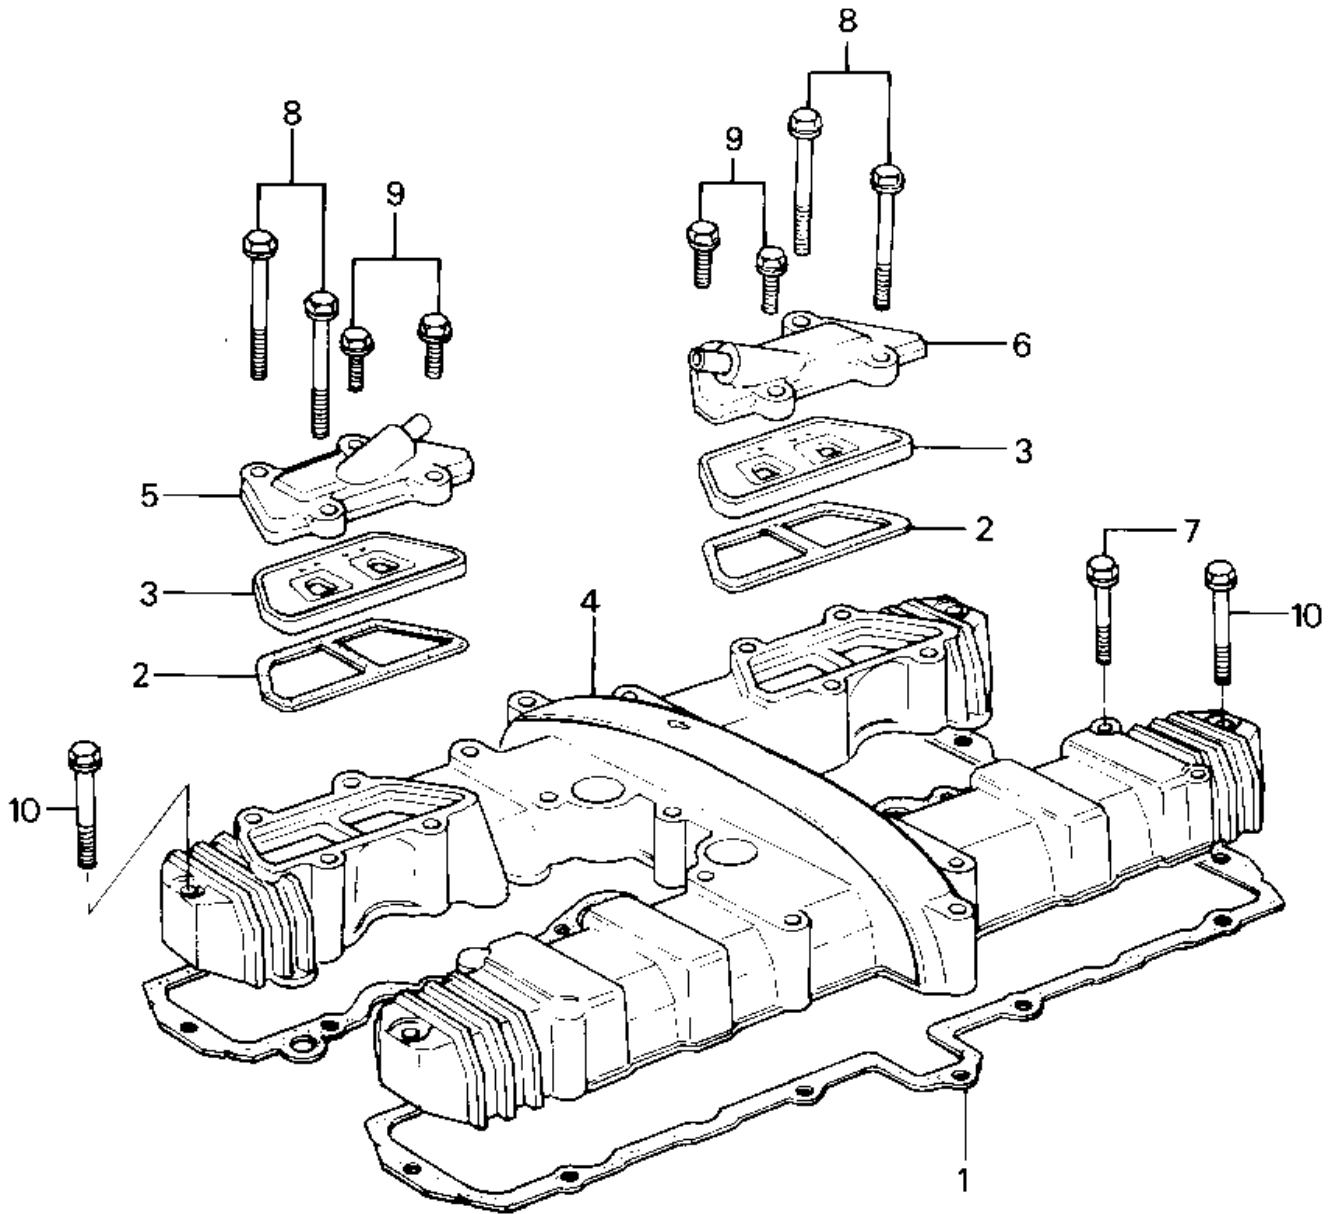

1986 Police 1000 PARTS DIAGRAM

CYLINDER HEAD COVER

1986 Police 1000 PARTS LIST

CYLINDER HEAD COVER

ITEM NAME	PART NUMBER	QUANTITY
GASKET,CYLINDER HEAD (Ref # 1)	11009-1205	
GASKET,REED VALVE (Ref # 2)	11060-1066	
VALVE-ASSY-REED (Ref # 3)	12021-1008	
COVER,CYLINDER HEAD,S (Ref # 4)	14025-1465	
COVER,CYLINDER HEAD,S (Ref # 4)	14025-1465	
CAP-ASSY,REED VALVE,L (Ref # 5)	14075-5018	
CAP-ASSY,REED VALVE,R (Ref # 6)	14075-5019	
BOLT,FLANGED,6X45 (Ref # 7)	92001-1350	
BOLT,6X45 (Ref # 7)	92002-1151	
BOLT,FLANGED,6X70 (Ref # 8)	92001-1351	
BOLT,6X70 (Ref # 8)	92002-1155	
BOLT,FLANGED,6X22 (Ref # 9)	92001-1352	
BOLT,6X22 (Ref # 9)	92002-1154	
BOLT,FLANGED,6X52 (Ref # 10)	92001-1353	
BOLT,6X52 (Ref # 10)	92002-1152	