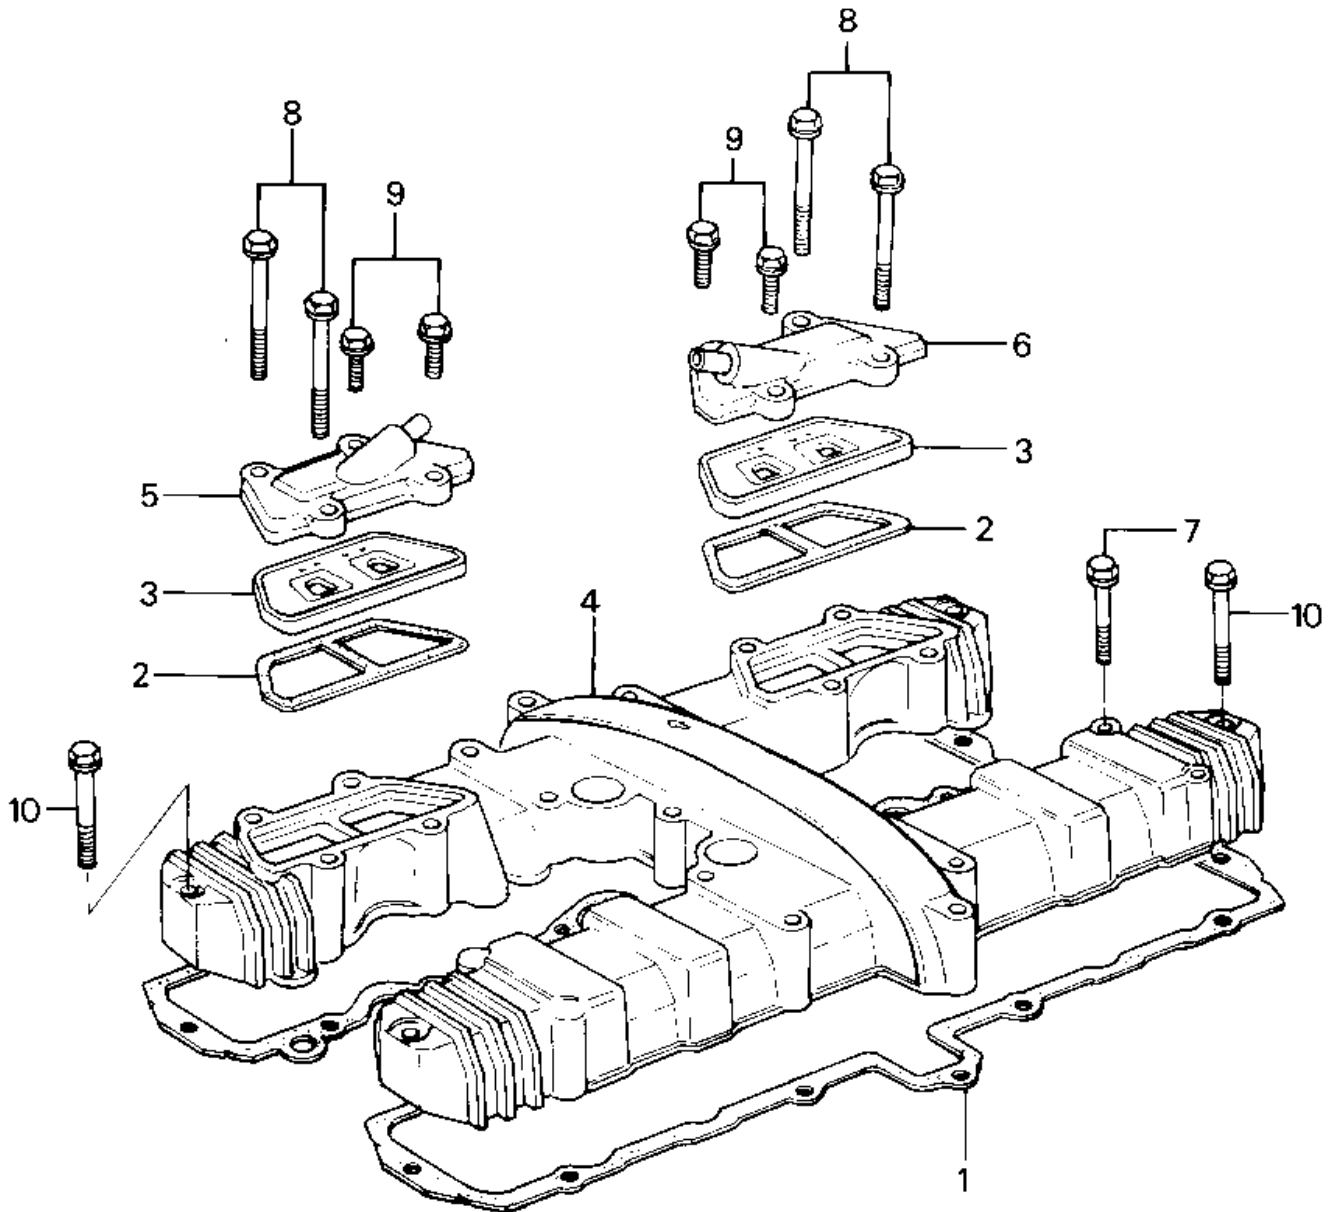

1985 Police 1000 PARTS DIAGRAM

CYLINDER HEAD COVER

1985 Police 1000 PARTS LIST

CYLINDER HEAD COVER

ITEM NAME	PART NUMBER	QUANTITY
GASKET,CYLINDER HEAD (Ref # 1)	11009-1205	
GASKET,REED VALVE (Ref # 2)	11060-1066	
VALVE-ASSY-REED (Ref # 3)	12021-1008	
COVER,CYLINDER HEAD,S (Ref # 4)	14025-1465	
COVER,CYLINDER HEAD,S (Ref # 4)	14025-1465	
CAP-ASSY,REED VALVE,L (Ref # 5)	14075-5018	
CAP-ASSY,REED VALVE,R (Ref # 6)	14075-5019	
BOLT,FLANGED,6X45 (Ref # 7)	92001-1350	
BOLT,6X45 (Ref # 7)	92002-1151	
BOLT,FLANGED,6X70 (Ref # 8)	92001-1351	
BOLT,6X70 (Ref # 8)	92002-1155	
BOLT,FLANGED,6X22 (Ref # 9)	92001-1352	
BOLT,6X22 (Ref # 9)	92002-1154	
BOLT,FLANGED,6X52 (Ref # 10)	92001-1353	
BOLT,6X52 (Ref # 10)	92002-1152	