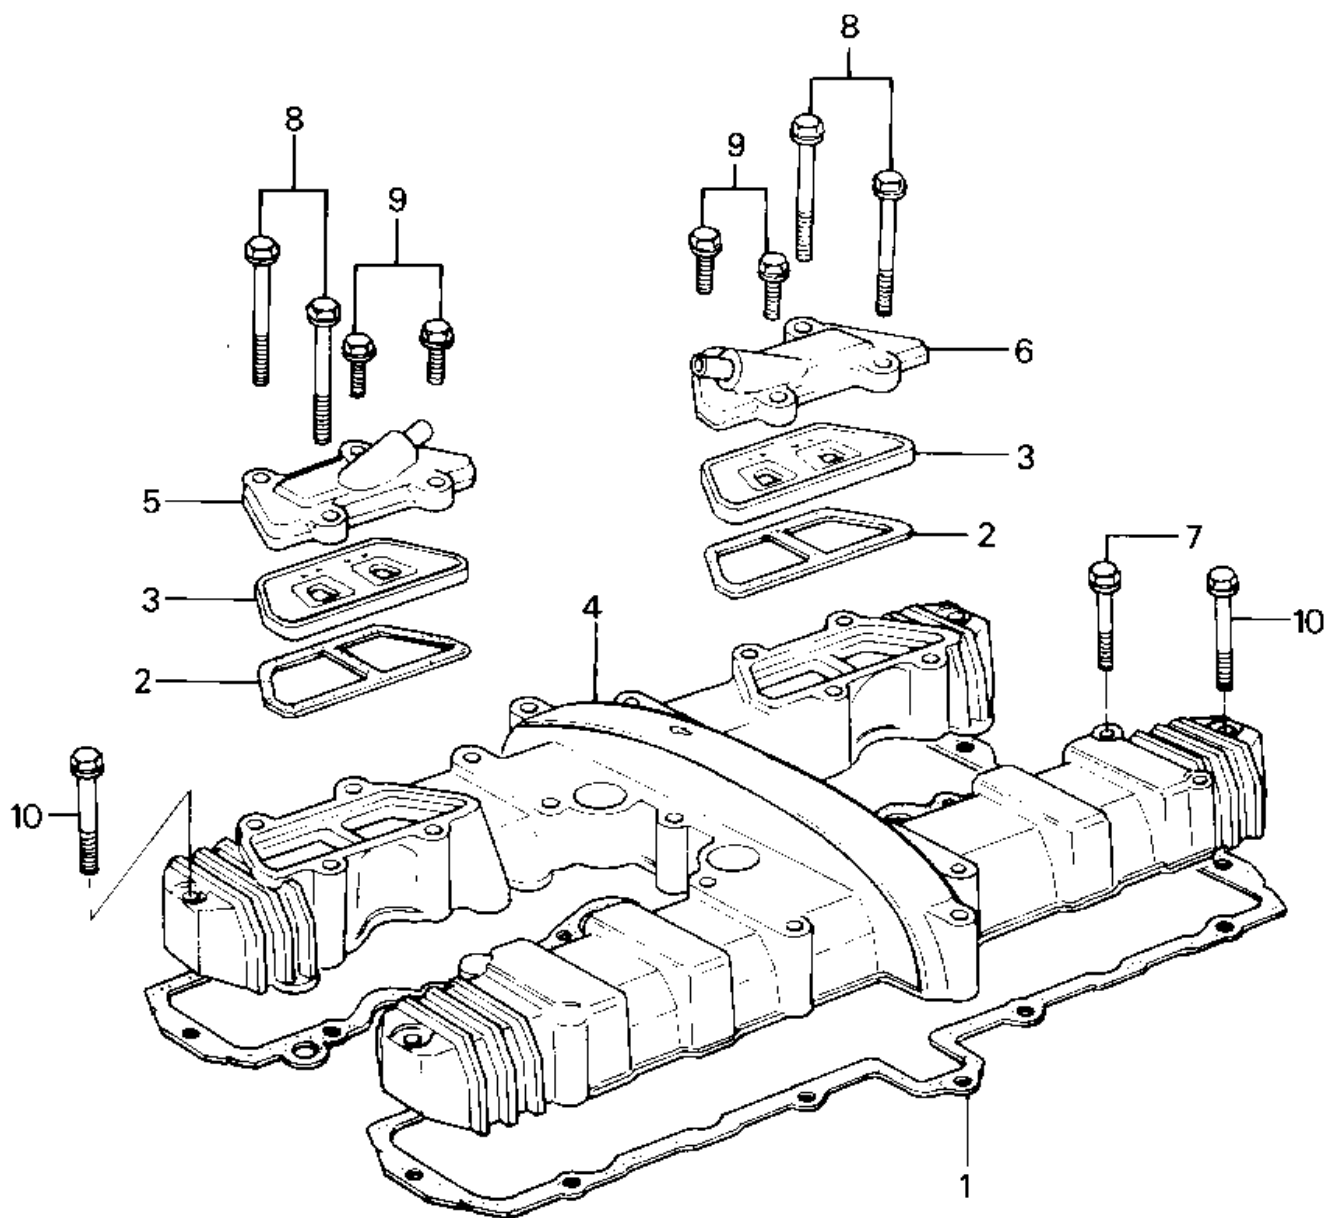

1983 Police 1000 PARTS DIAGRAM

CYLINDER HEAD COVER

1983 Police 1000 PARTS LIST

CYLINDER HEAD COVER

ITEM NAME	PART NUMBER	QUANTITY
GASKET,CYLINDER HEAD (Ref # 1)	11009-1205	1
GASKET,REED VALVE (Ref # 2)	11060-1066	1
VALVE-ASSY-REED (Ref # 3)	12021-1008	1
COVER,CYLINDER HEAD,S (Ref # 4)	14025-1465	2
CAP-ASSY,REED VALVE,L (Ref # 5)	14075-5018	1
CAP-ASSY,REED VALVE,R (Ref # 6)	14075-5019	1
BOLT,FLANGED,6X45 (Ref # 7)	92001-1350	1
BOLT,6X45 (Ref # 7)	92002-1151	1
BOLT,FLANGED,6X70 (Ref # 8)	92001-1351	1
BOLT,6X70 (Ref # 8)	92002-1155	1
BOLT,FLANGED,6X22 (Ref # 9)	92001-1352	1
BOLT,6X22 (Ref # 9)	92002-1154	1
BOLT,FLANGED,6X52 (Ref # 10)	92001-1353	1
BOLT,6X52 (Ref # 10)	92002-1152	1