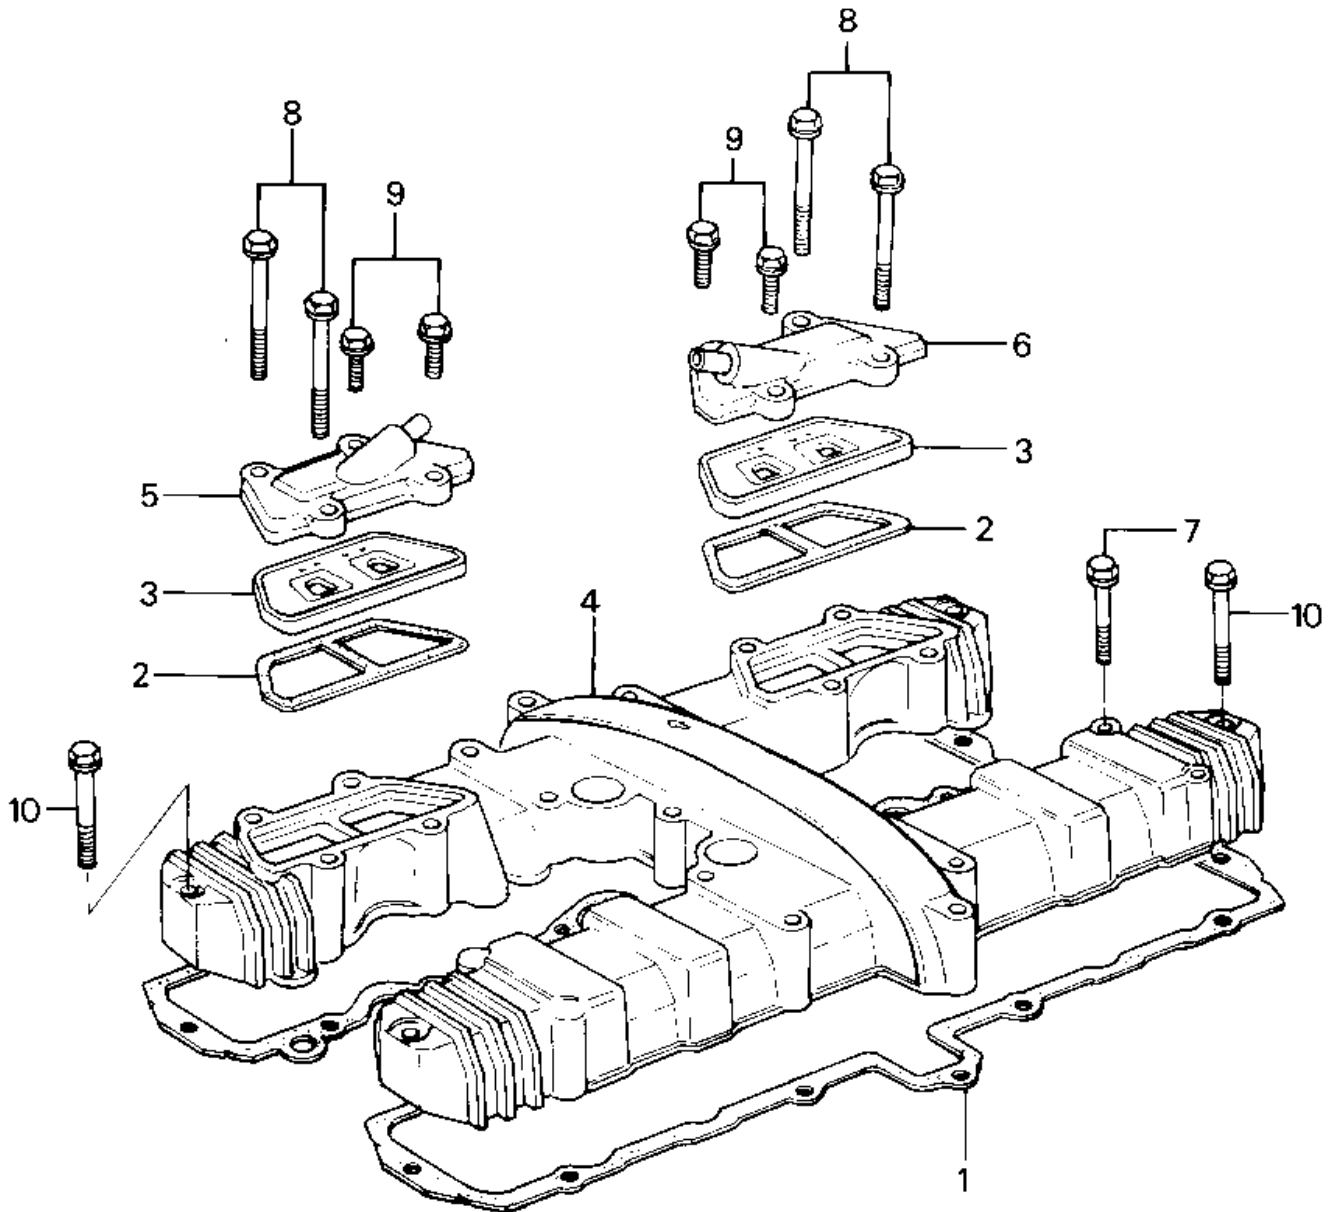

# 1982 Police 1000 PARTS DIAGRAM

CYLINDER HEAD COVER

# 1982 Police 1000 PARTS LIST

## CYLINDER HEAD COVER

ITEM NAME	PART NUMBER	QUANTITY
GASKET,CYLINDER HEAD (Ref # 1)	11009-1205	1
GASKET,REED VALVE (Ref # 2)	11060-1066	2
VALVE-ASSY-REED (Ref # 3)	12021-1008	2
COVER,CYLINDER HEAD,S (Ref # 4)	14025-1465	1
COVER,CYLINDER HEAD,S (Ref # 4)	14025-1465	1
CAP-ASSY,REED VALVE,L (Ref # 5)	14075-5018	1
CAP-ASSY,REED VALVE,R (Ref # 6)	14075-5019	1
BOLT,FLANGED,6X45 (Ref # 7)	92001-1350	16
BOLT,6X45 (Ref # 7)	92002-1151	16
BOLT,FLANGED,6X70 (Ref # 8)	92001-1351	4
BOLT,6X70 (Ref # 8)	92002-1155	4
BOLT,FLANGED,6X22 (Ref # 9)	92001-1352	4
BOLT,6X22 (Ref # 9)	92002-1154	4
BOLT,FLANGED,6X52 (Ref # 10)	92001-1353	4
BOLT,6X52 (Ref # 10)	92002-1152	4