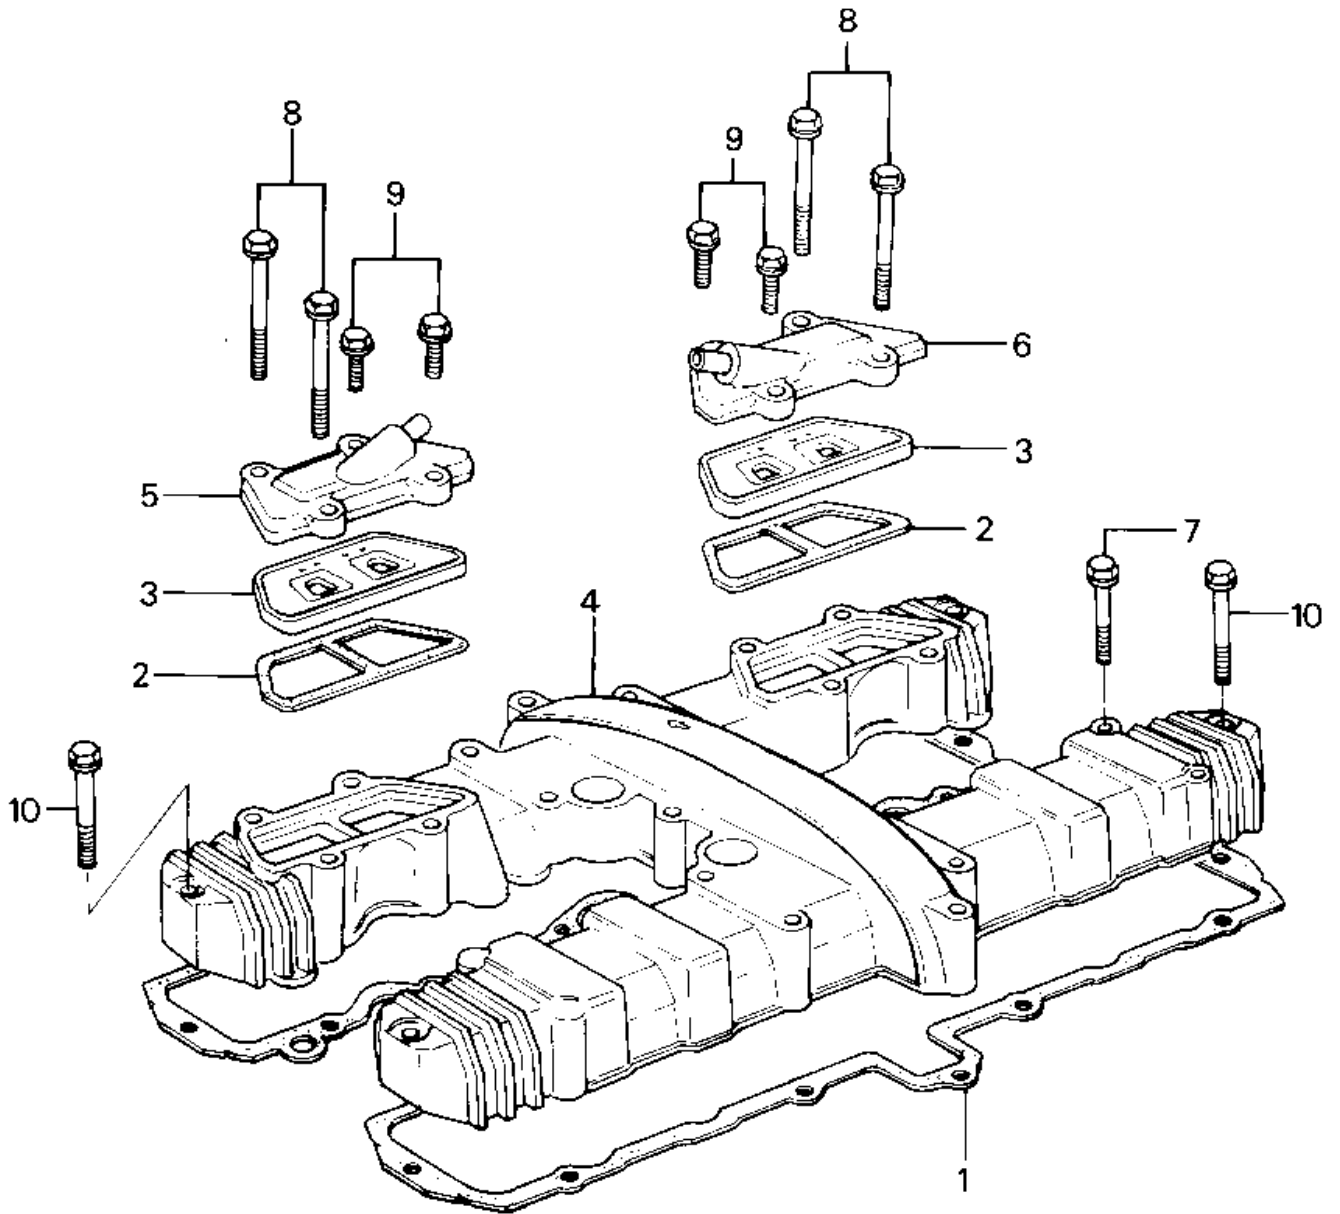

1982 Police 1000 PARTS DIAGRAM

CYLINDER HEAD COVER

1982 Police 1000 PARTS LIST

CYLINDER HEAD COVER

ITEM NAME	PART NUMBER	QUANTITY
GASKET,CYLINDER HEAD (Ref # 1)	11009-1205	1
GASKET,REED VALVE (Ref # 2)	11060-1066	2
VALVE-ASSY-REED (Ref # 3)	12021-1008	2
COVER,CYLINDER HEAD,S (Ref # 4)	14025-1465	1
COVER,CYLINDER HEAD,S (Ref # 4)	14025-1465	1
CAP-ASSY,REED VALVE,L (Ref # 5)	14075-5018	1
CAP-ASSY,REED VALVE,R (Ref # 6)	14075-5019	1
BOLT,FLANGED,6X45 (Ref # 7)	92001-1350	16
BOLT,6X45 (Ref # 7)	92002-1151	16
BOLT,FLANGED,6X70 (Ref # 8)	92001-1351	4
BOLT,6X70 (Ref # 8)	92002-1155	4
BOLT,FLANGED,6X22 (Ref # 9)	92001-1352	4
BOLT,6X22 (Ref # 9)	92002-1154	4
BOLT,FLANGED,6X52 (Ref # 10)	92001-1353	4
BOLT,6X52 (Ref # 10)	92002-1152	4