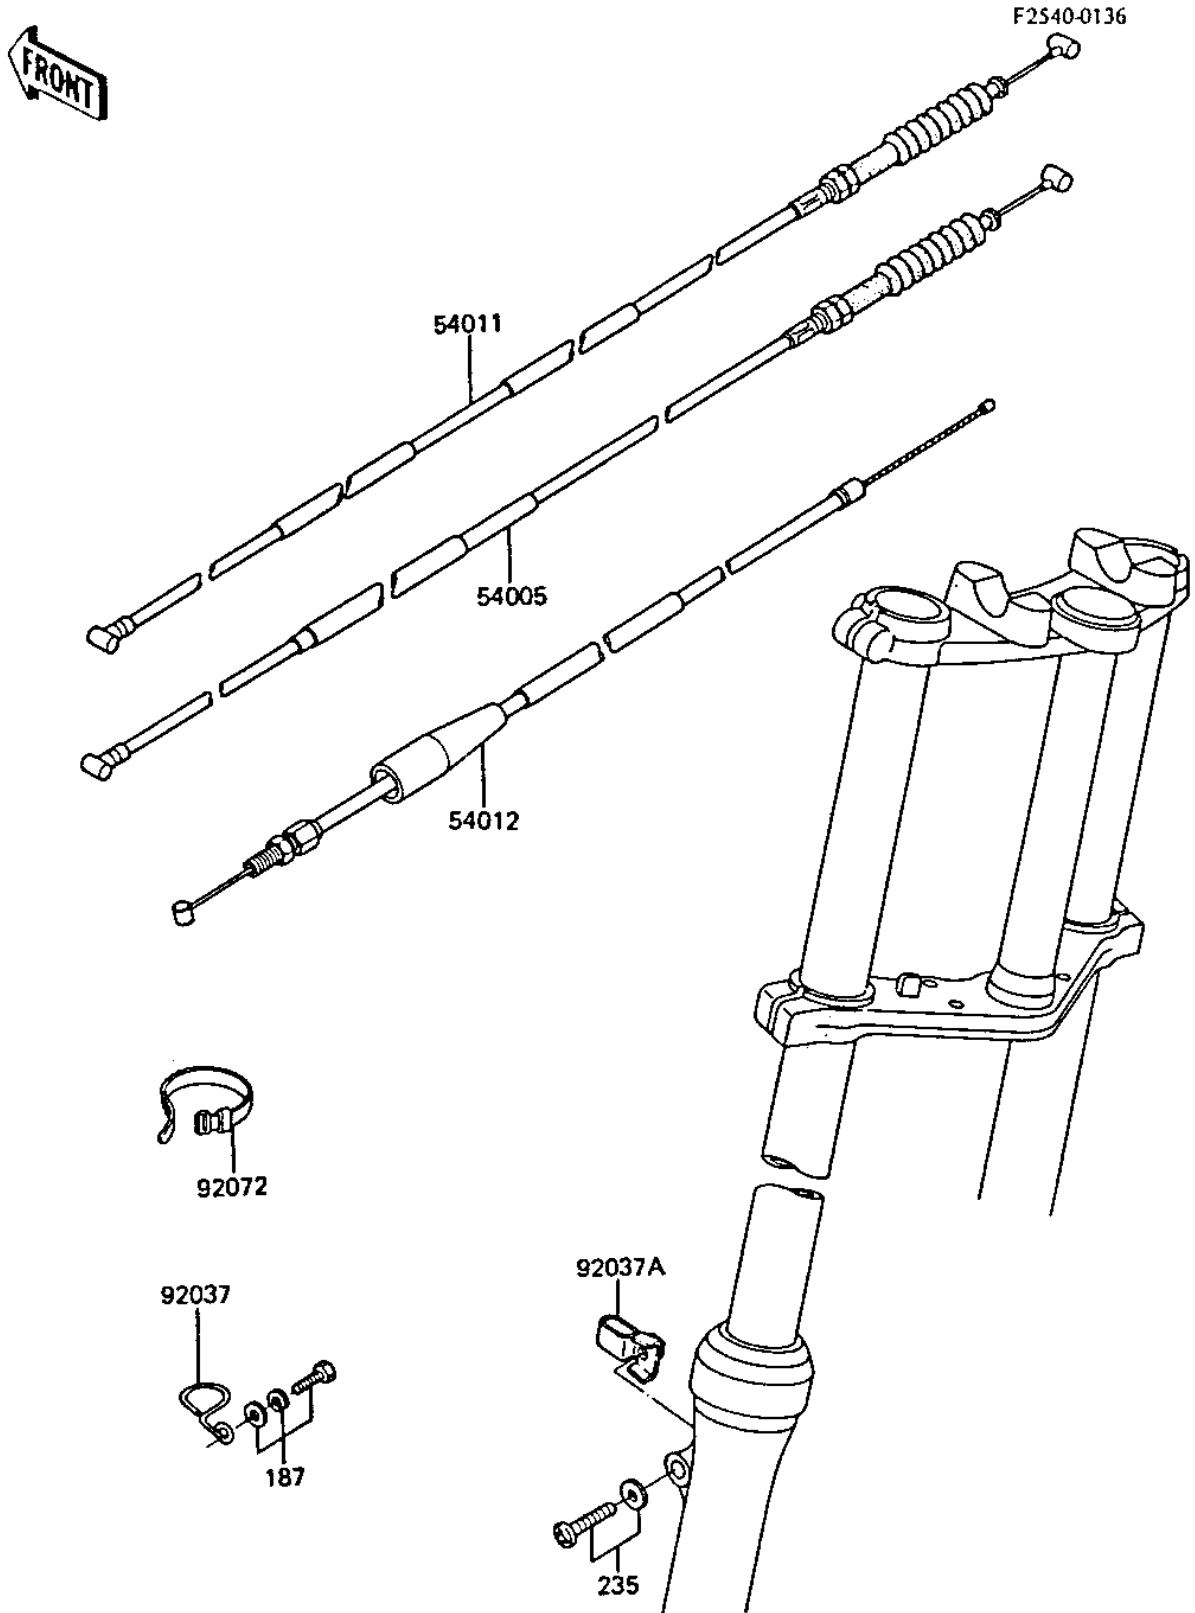

# 1984 KX60 PARTS DIAGRAM

## CABLES

# 1984 KX60 PARTS LIST

## CABLES

ITEM NAME	PART NUMBER	QUANTITY
CABLE-BRAKE (Ref # 54005)	54005-1046	1
CABLE-CLUTCH (Ref # 54011)	54011-1114	1
CABLE-THROTTLE (Ref # 54012)	54012-1137	1
CLAMP,CABLE (Ref # 92037)	92037-092	1
CLAMP,BRAKE CABLE (Ref # 92037A)	92037-1353	1
BAND, LONG (Ref # 92072)	92072-032	1
BOLT 6X12 (Ref # 187)	187B0612	1
SCREW-PAN-WP-CROS (Ref # 235)	235B0616	1