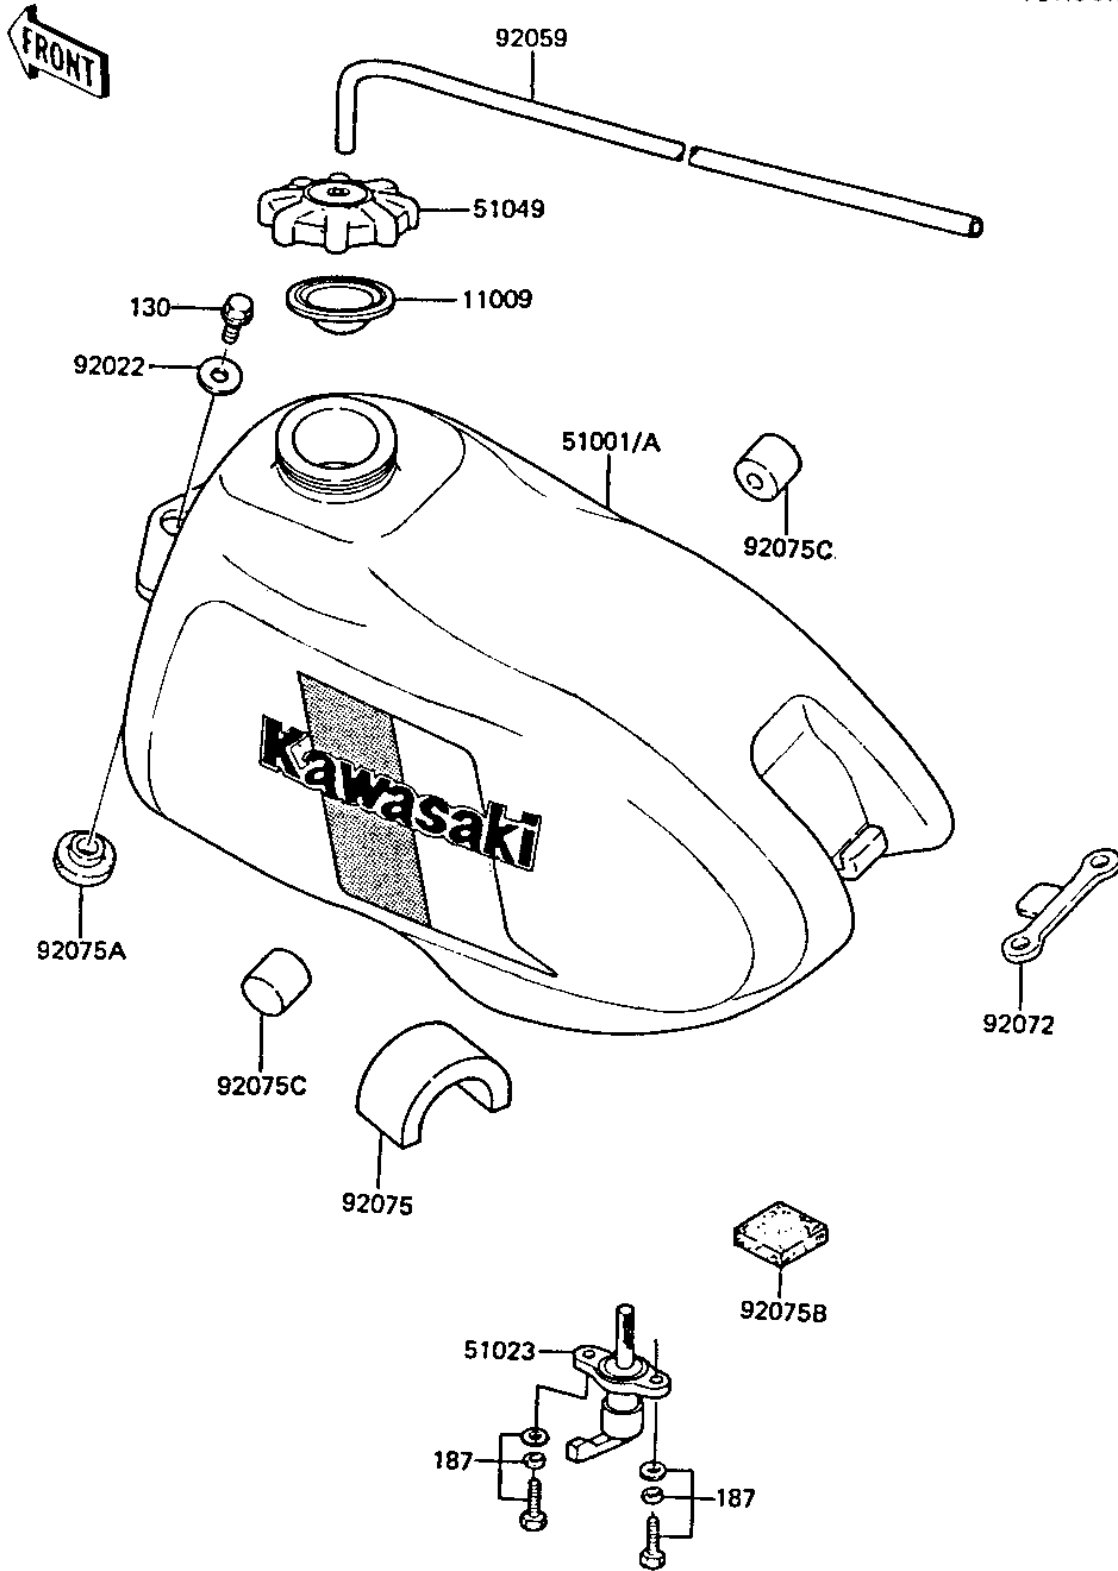

# 1984 KX60 PARTS DIAGRAM

FUEL TANK

F2410-0131

# 1984 KX60 PARTS LIST

## FUEL TANK

ITEM NAME	PART NUMBER	QUANTITY
GASKET,FUEL TANK (Ref # 11009)	11009-1452	1
TANK-COMP-FUEL,L.GREE (Ref # 51001A)	51001-5345-6W	1
TAP-ASSY-FUEL (Ref # 51023)	51023-1115	1
CAP-TANK,FUEL (Ref # 51049)	51049-1006	1
WASHER 6.5X20X1.6T (Ref # 92022)	92022-125	1
TUBE,5X9X350 (Ref # 92059)	92059-1265	1
BAND,SEAT (Ref # 92072)	92072-1056	1
DAMPER (Ref # 92075)	92075-1382	1
DAMPER,FUEL TANK,FR (Ref # 92075A)	92075-1404	1
DAMPER,FUEL TANK,RR (Ref # 92075B)	92075-1483	1
DAMPER RUBBER (Ref # 92075C)	92075-243	2
BOLT-FLANGED,6X10 (Ref # 130)	130G0610	1
BOLT-UPSET-WSP (Ref # 187)	187B0616	2