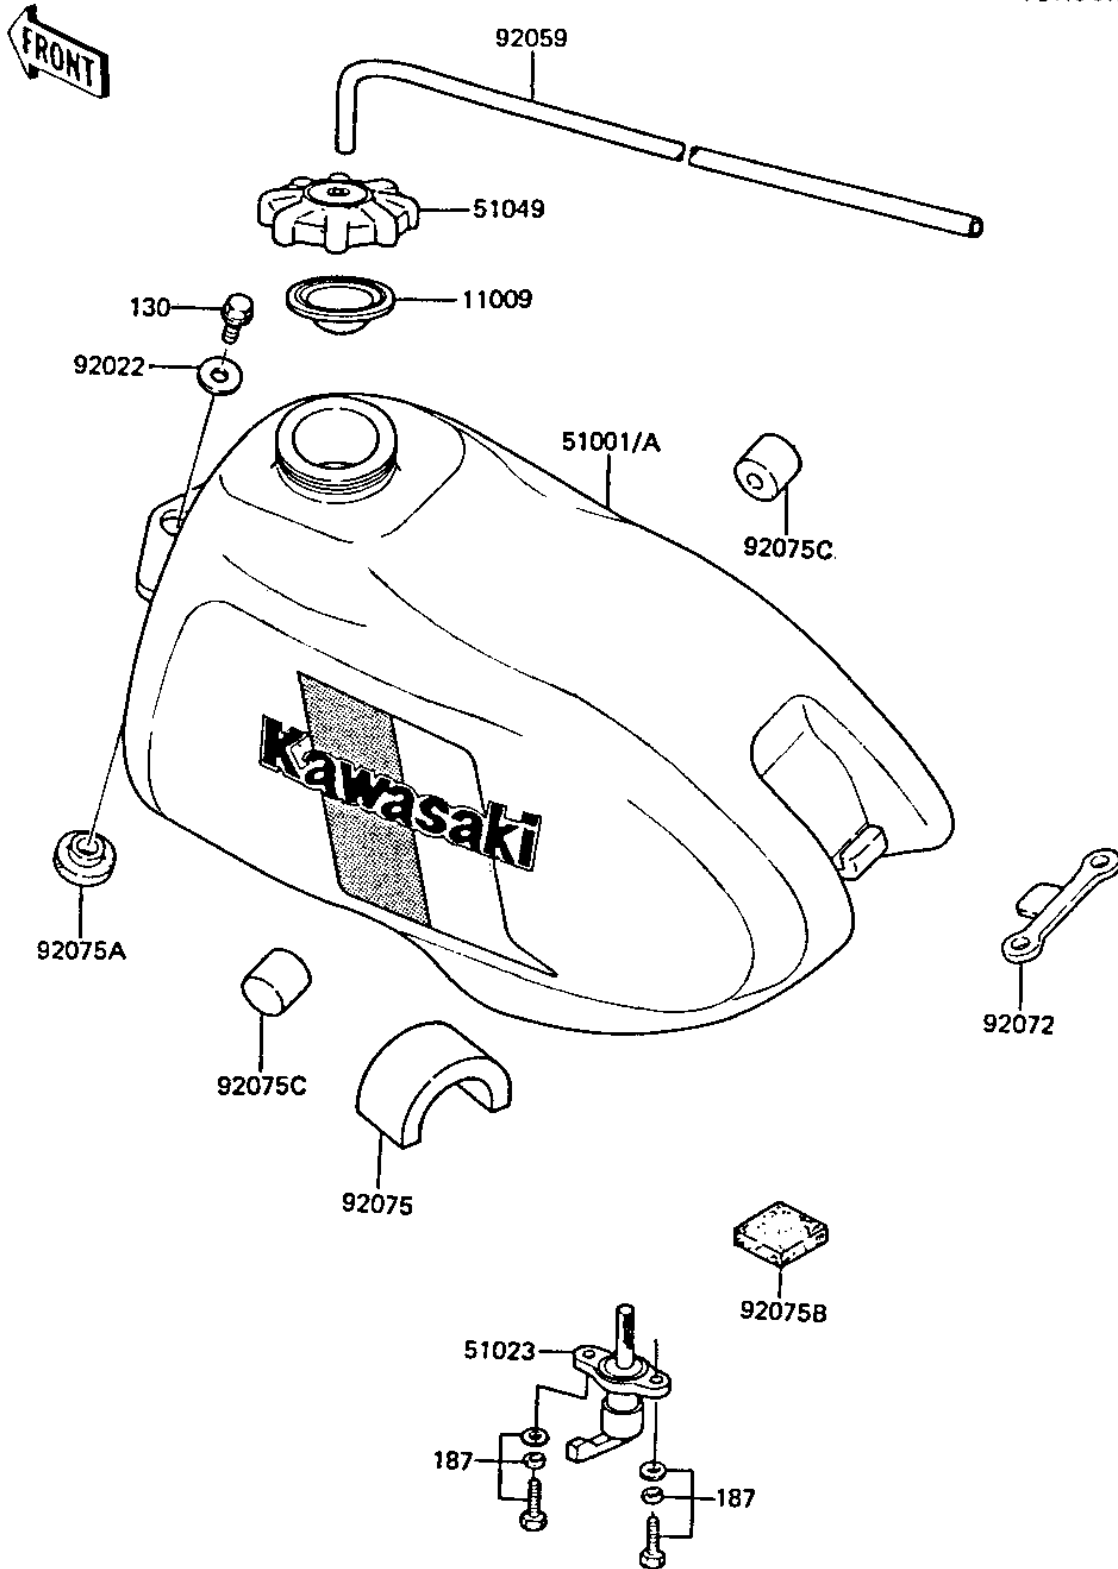

# 1984 KX60 PARTS DIAGRAM

FUEL TANK

F2410-0131

# 1984 KX60 PARTS LIST

## FUEL TANK

ITEM NAME	PART NUMBER	QUANTITY
GASKET,FUEL TANK (Ref # 11009)	11009-1452	1
TANK-COMP-FUEL,L.GREE (Ref # 51001A)	51001-5345-6W	1
TAP-ASSY-FUEL (Ref # 51023)	51023-1115	1
CAP-TANK,FUEL (Ref # 51049)	51049-1006	1
WASHER 6.5X20X1.6T (Ref # 92022)	92022-125	1
TUBE,5X9X350 (Ref # 92059)	92059-1265	1
BAND,SEAT (Ref # 92072)	92072-1056	1
DAMPER (Ref # 92075)	92075-1382	1
DAMPER,FUEL TANK,FR (Ref # 92075A)	92075-1404	1
DAMPER,FUEL TANK,RR (Ref # 92075B)	92075-1483	1
DAMPER RUBBER (Ref # 92075C)	92075-243	2
BOLT-FLANGED,6X10 (Ref # 130)	130G0610	1
BOLT-UPSET-WSP (Ref # 187)	187B0616	2