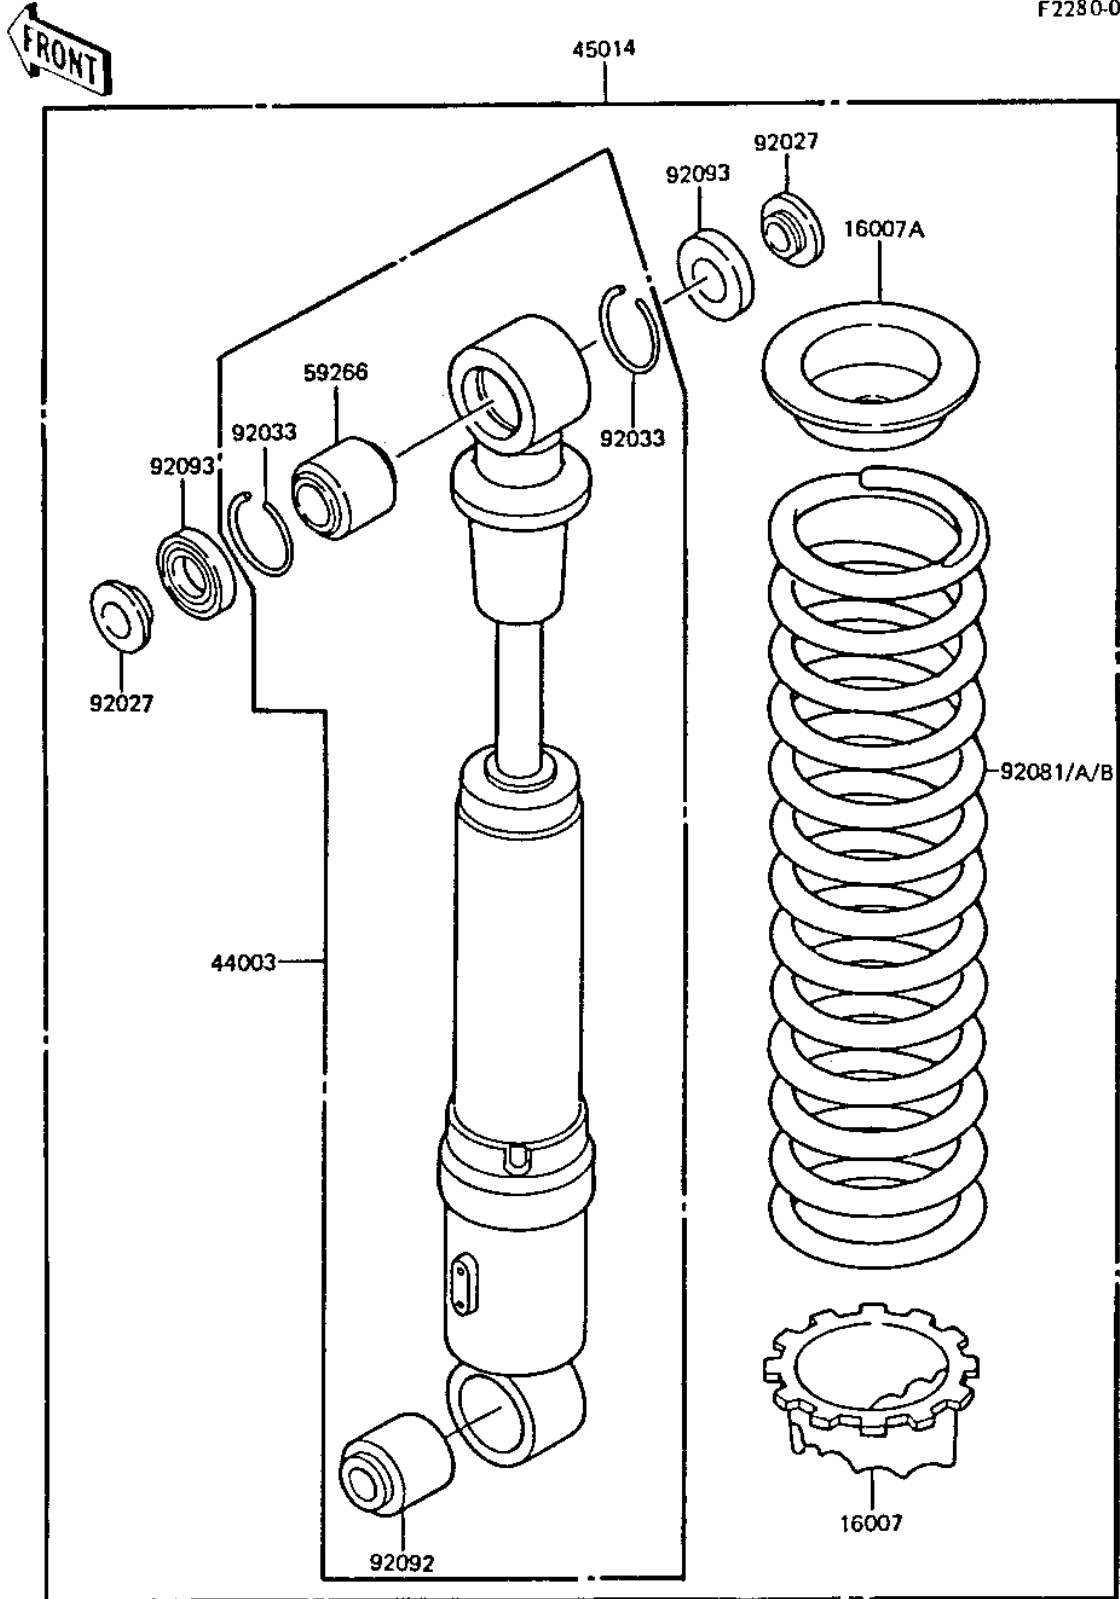

1984 KX60 PARTS DIAGRAM

SHOCK ABSORBER

F2280-0006