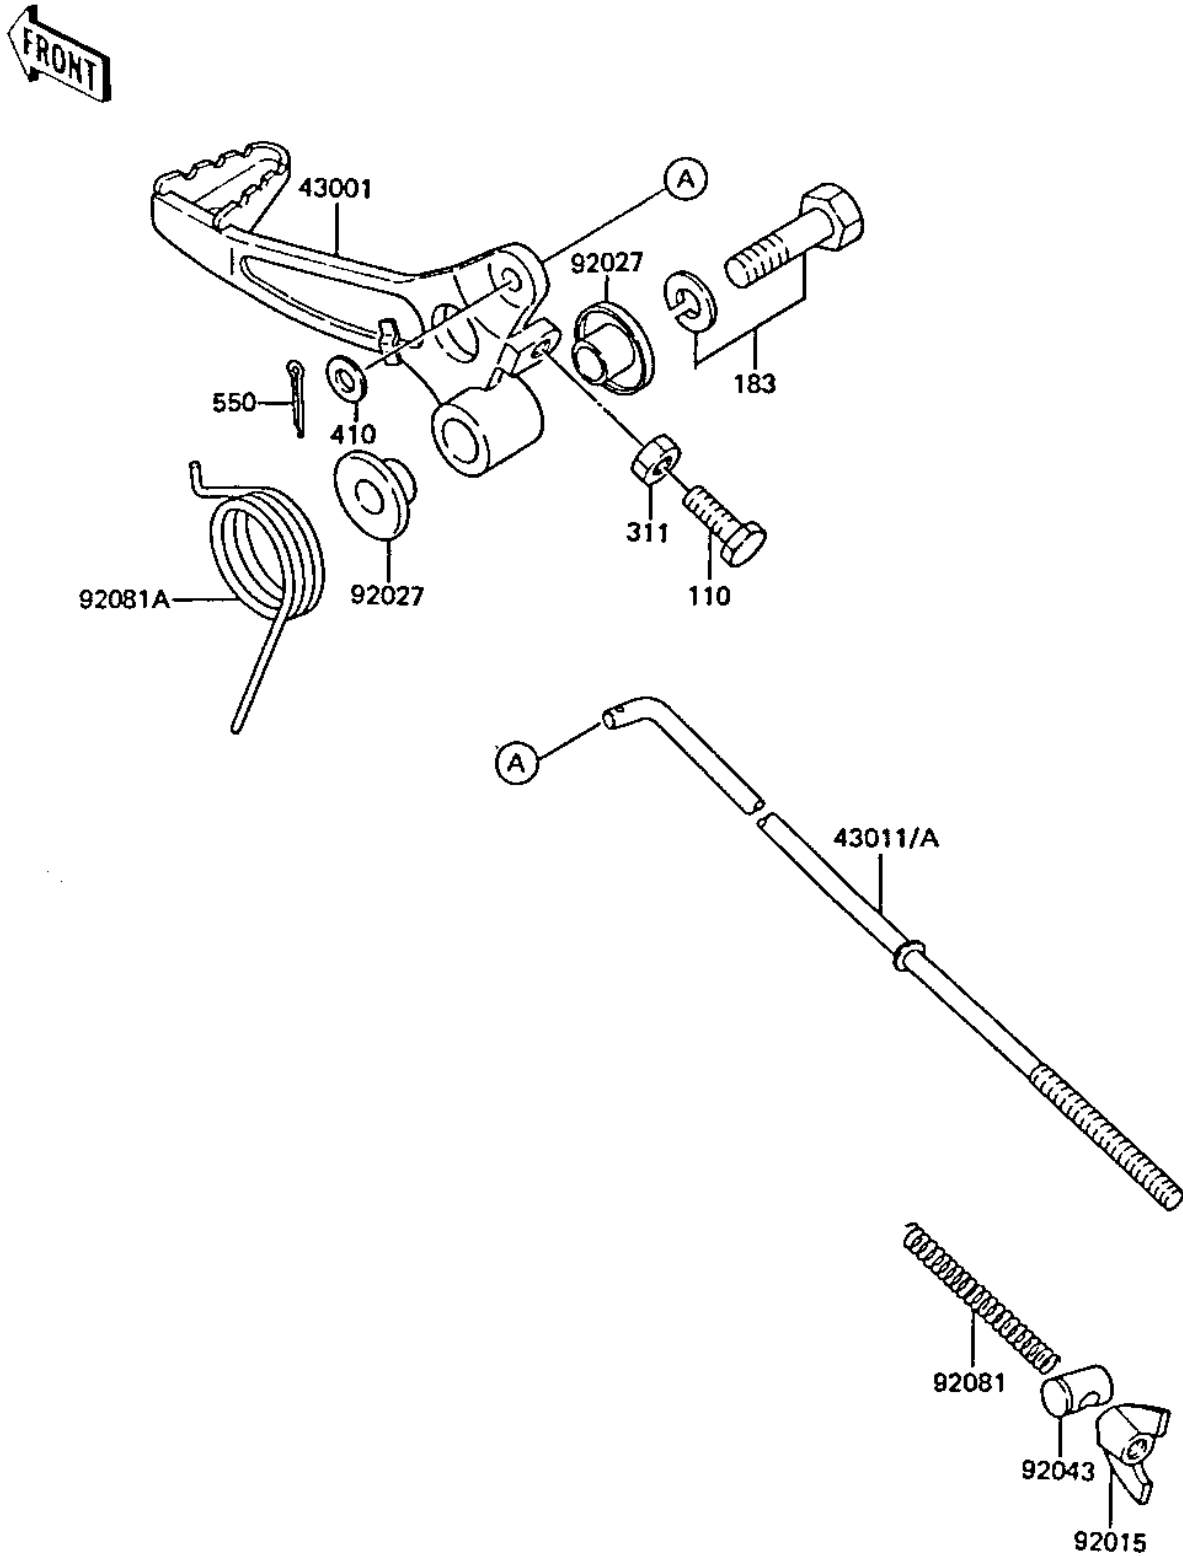

1984 KX60 PARTS DIAGRAM

BRAKE PEDAL

F2260-0093

1984 KX60 PARTS LIST

BRAKE PEDAL

ITEM NAME	PART NUMBER	QUANTITY
LEVER-BRAKE,PEDAL (Ref # 43001)	43001-1088	1
ROD-BRAKE (Ref # 43011A)	43011-1104	1
NUT,WING,6M/M (Ref # 92015)	92015-4004	1
COLLAR,BRAKE PEDAL (Ref # 92027)	92027-1497	2
PIN BRAKE (Ref # 92043)	92043-039	1
SPRING,BRAKE ROD (Ref # 92081)	43012-001	1
SPRING,BRAKE PEDAL (Ref # 92081A)	92081-1494	1
BOLT-UPSET (Ref # 110)	112G0618	1
BOLT-UPSET-WS-SMALL (Ref # 183)	183G0840	1
NUT 6MM (Ref # 311)	311B0600	1
WASHER PLAIN 6MM (Ref # 410)	410B0600	1
PIN COTTER 2.0X15 (Ref # 550)	550D2015	1