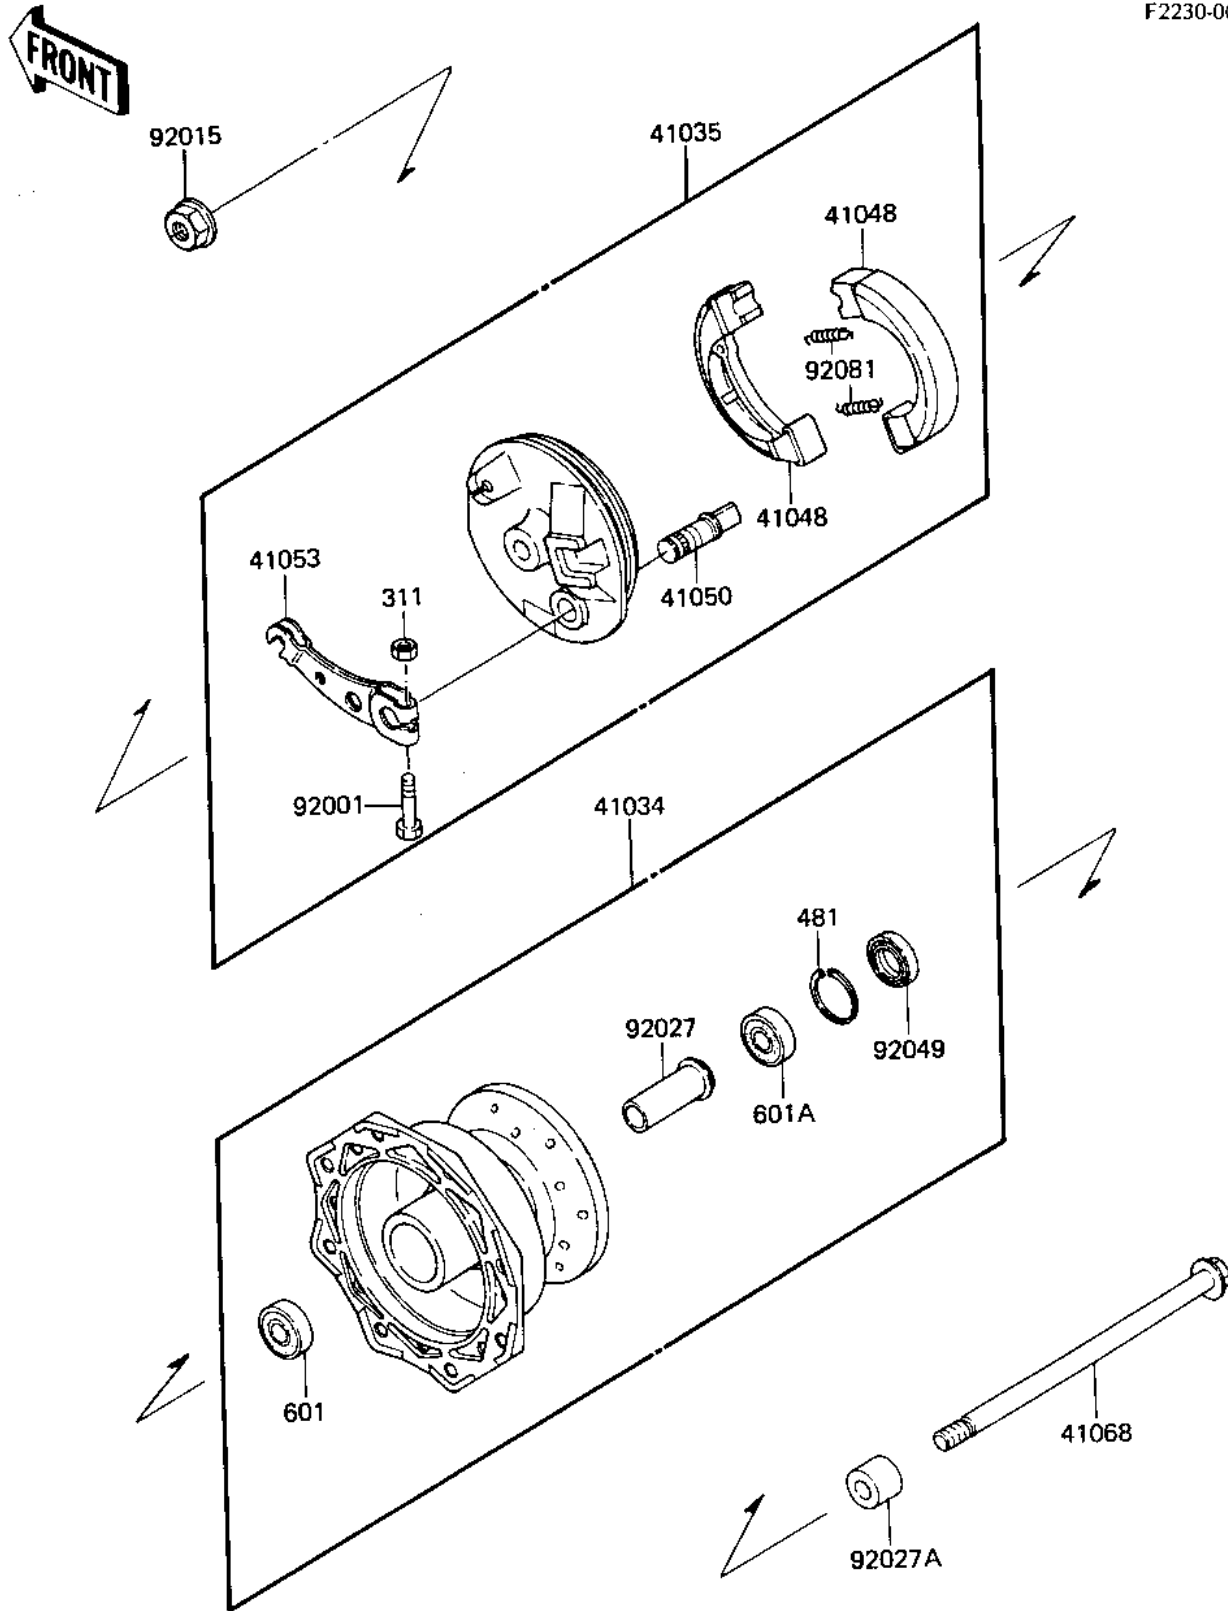

1984 KX60 PARTS DIAGRAM

FRONT HUB/BRAKE

F2230-0071

1984 KX60 PARTS LIST

FRONT HUB/BRAKE

ITEM NAME	PART NUMBER	QUANTITY
DRUM-ASSY,FRONT BRAKE (Ref # 41034)	41034-1061	1
PANEL-ASSY-BRAKE,FR (Ref # 41035)	41035-1098	1
SHOE-BRAKE (Ref # 41048)	41048-1083	2
CAM-BRAKE (Ref # 41050)	41050-1031	1
LEVER-BRAKE CAM,FR (Ref # 41053)	41053-1027	1
AXLE,FRONT,10X181 (Ref # 41068)	41068-1077	1
BOLT,5X25 (Ref # 92001)	92001-1695	1
NUT,10MM (Ref # 92015)	92015-1415	1
COLLAR,FRONT DRUM,L=5 (Ref # 92027)	92027-1470	1
COLLAR,FRONT AXLE,L=1 (Ref # 92027A)	92027-1472	1
SEAL-OIL,DD20357 (Ref # 92049)	92049-1095	1
SPRING,BRAKE SHOE (Ref # 92081)	92081-1564	2
NUT-HEX (Ref # 311)	311G0500	1
CIRCLIP,35MM (Ref # 481)	481J3500	1
BEARING-BALL,#6200UUC (Ref # 601)	601B6200UU	1
BEARING-BALL,#6300UUC (Ref # 601A)	601B6300UU	1