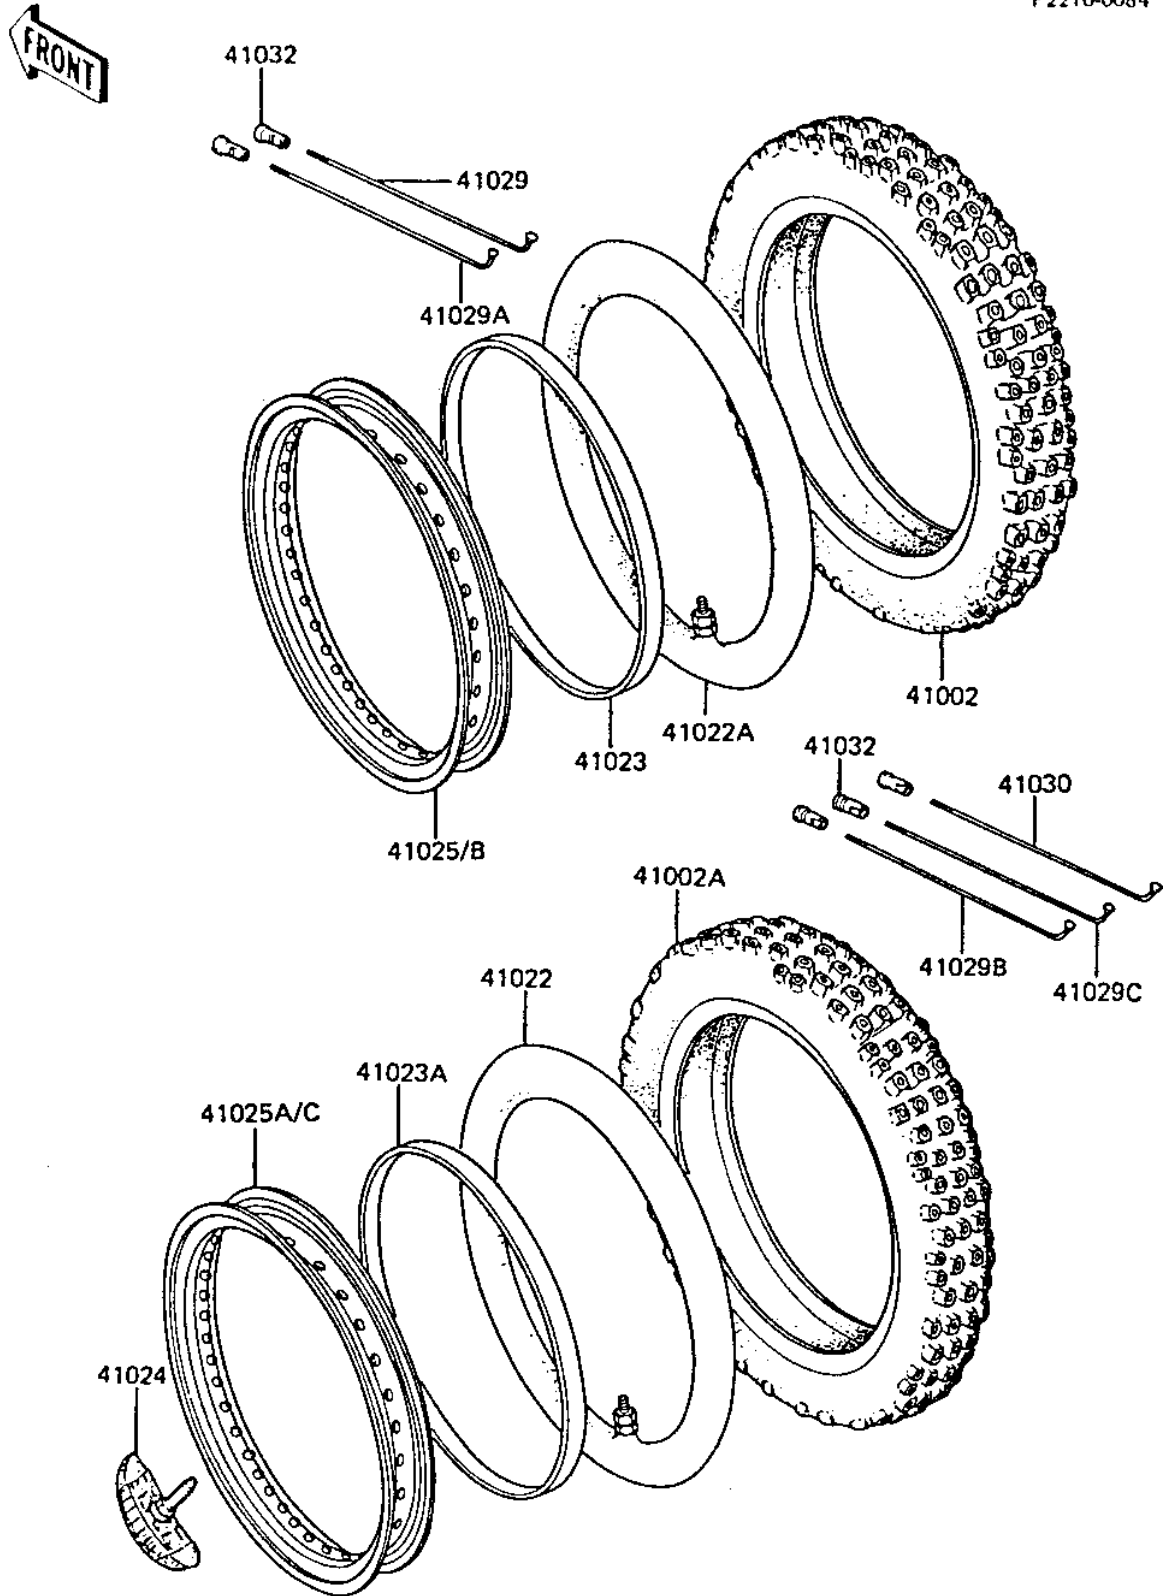

1984 KX60 PARTS DIAGRAM

WHEELS/TIRES

F2210-0084

1984 KX60 PARTS LIST

WHEELS/TIRES

ITEM NAME	PART NUMBER	QUANTITY
TIRE,FR,60/100-14 30M (Ref # 41002)	41002-1555	1
TIRE,RR,80/100-12 41M (Ref # 41002A)	41002-1556	1
TUBE-TIRE (Ref # 41022)	41022-1104	1
TUBE-TIRE,2.25/2.50-1 (Ref # 41022A)	41022-1057	1
BAND,RIM,4.10-14 (Ref # 41023)	41023-1025	1
BAND-RIM (Ref # 41023A)	41023-1054	1
PROTECTOR,BEAD 1.60A (Ref # 41024)	41024-010	1
RIM,FR,1.40X14 (Ref # 41025)	41025-1070	1
RIM,RR,1.60X12 (Ref # 41025A)	41025-1071	1
RIM,FR,1.40X14 UT-02 (Ref # 41025B)	41025-1082	1
RIM,RR,1.60X12 UT-03 (Ref # 41025C)	41025-1083	1
SPOKE-INNER,FR,144MMX (Ref # 41029)	41029-1067	16
SPOKE-INNER,FR,134.5M (Ref # 41029A)	41029-1068	16
SPOKE-INNER,RR,129MMX (Ref # 41029B)	41029-1069	8
SPOKE-INNER,RR,115MMX (Ref # 41029C)	41029-1070	16
SPOKE-OUTER,RR,126MMX (Ref # 41030)	41030-1060	8
NIPPLE-SPOKE (Ref # 41032)	41032-1055	64