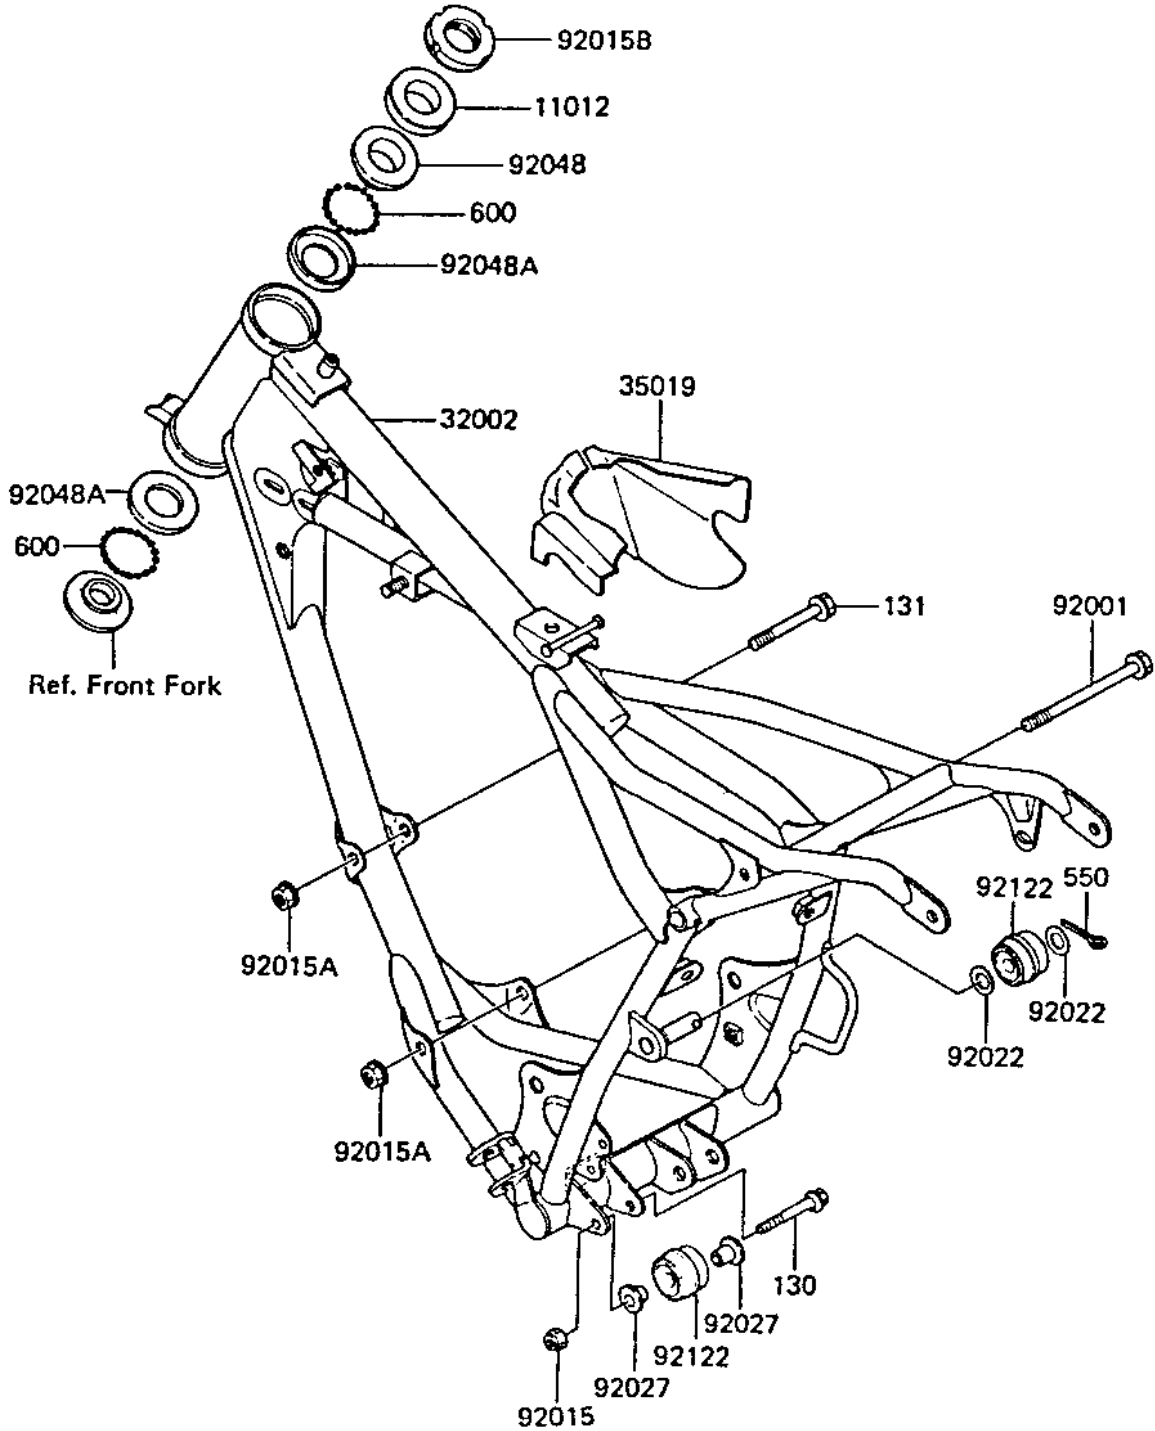

1984 KX60 PARTS DIAGRAM

FRAME/FRAME FITTINGS

F2120-0153

1984 KX60 PARTS LIST

FRAME/FRAME FITTINGS

ITEM NAME	PART NUMBER	QUANTITY
CAP,STEERING STEM (Ref # 11012)	46098-018	1
FRAME-COMP (Ref # 32002)	32002-1496	1
FLAP,AIR FILTER CASE (Ref # 35019)	35019-1045	1
BOLT,ENGINE MOUNT (Ref # 92001)	92001-1367	1
NUT-6MM (Ref # 92015)	92015-1078	1
NUT-8MM (Ref # 92015A)	92015-1143	2
NUT,STEERING LOCK,25M (Ref # 92015B)	92015-1222	1
WASHER,PLAIN (Ref # 92022)	92022-239	2
COLLAR,RADIATOR GUARD (Ref # 92027)	92027-1183	2
CONE,STRG STM BRG,UP (Ref # 92048)	92047-014	1
RACE,STRG STM BEARING (Ref # 92048A)	92048-009	2
ROLLER,CHAIN GUIDE (Ref # 92122)	92122-1030	2
BOLT,FLANGED,6X40 (Ref # 130)	130G0640	1
BOLT 8X60 (Ref # 131)	131G0860	1
PIN,COTTER,2.5X15 (Ref # 550)	550D2515	1
BALL STEEL 3/16' (Ref # 600)	600A0600	46