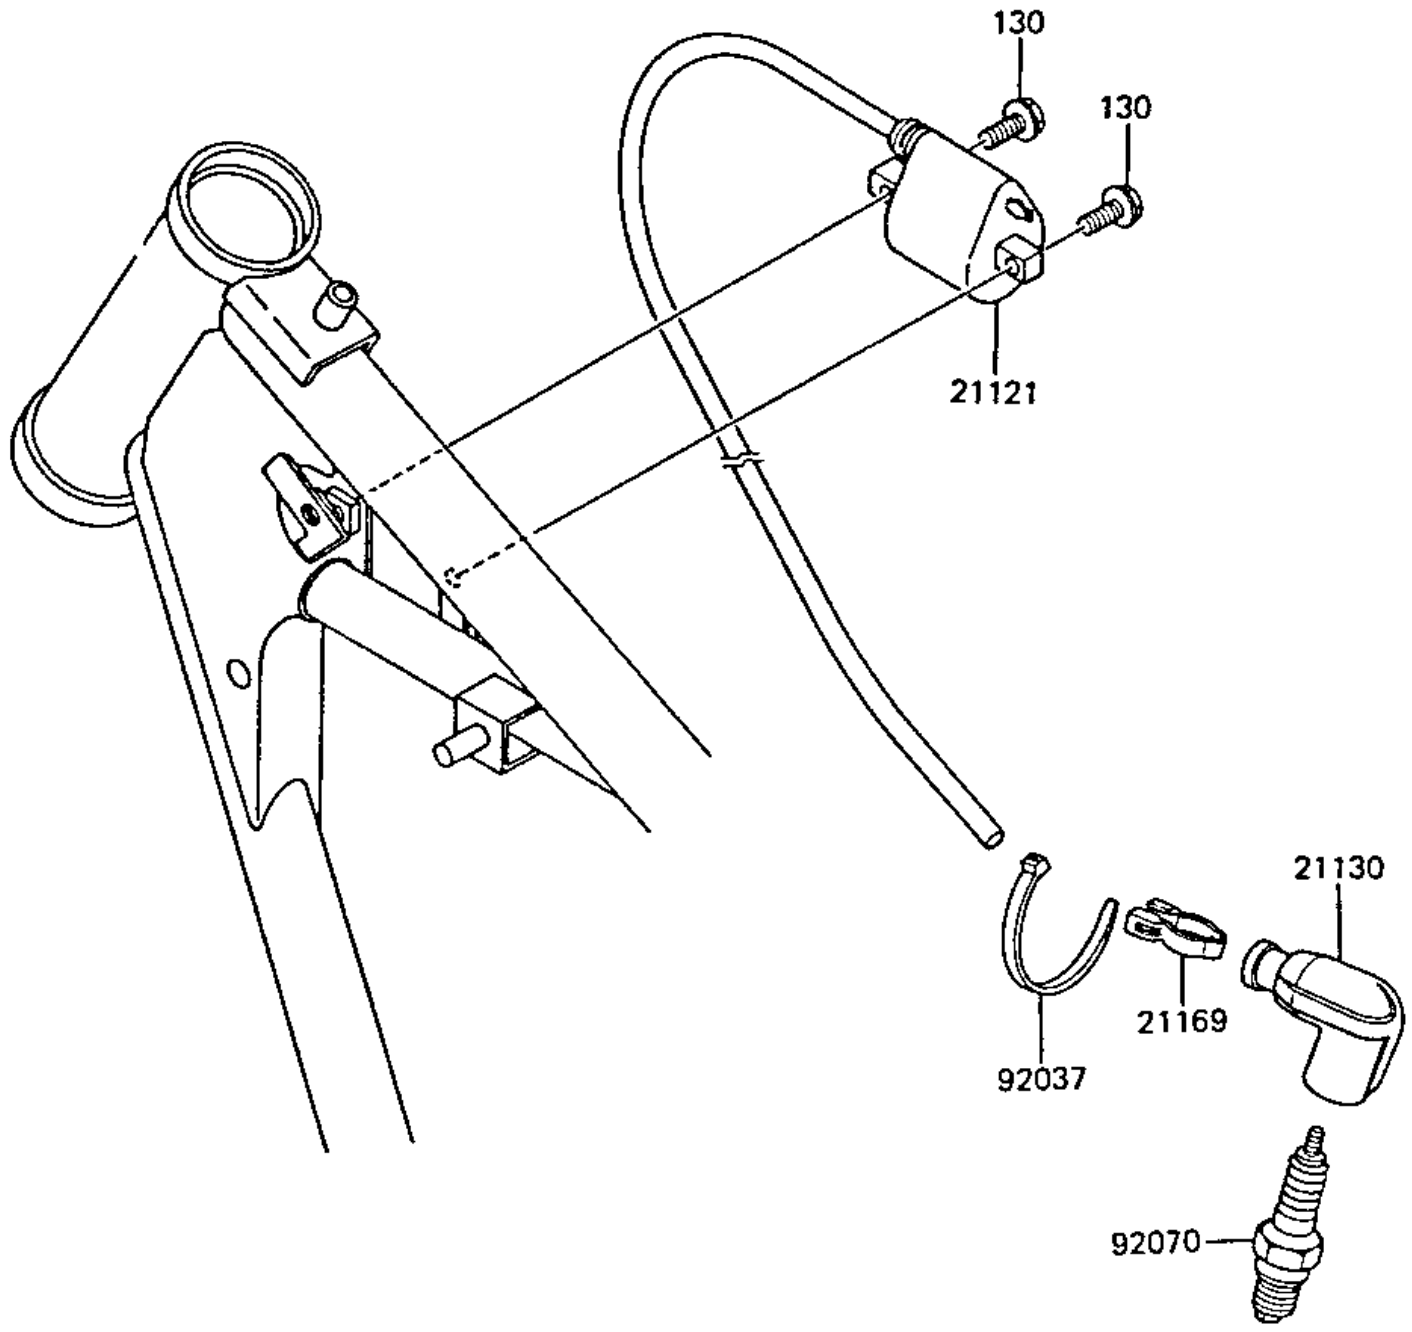

# 1984 KX60 PARTS DIAGRAM

IGNITION COIL

E1830-0130

# 1984 KX60 PARTS LIST

## IGNITION COIL

ITEM NAME	PART NUMBER	QUANTITY
COIL-IGNITION (Ref # 21121)	21121-1057	1
CAP,SPARK PLUG (Ref # 21130)	21130-1006	1
TERMINAL,PLUG CAP (Ref # 21169)	21169-001	1
CLAMP,SPARK PLUG CAP (Ref # 92037)	92037-1173	1
SPARK PLUG B9ES (Ref # 92070)	B9ES	1
BOLT-FLANGED,6X16 (Ref # 130)	130G0616	2