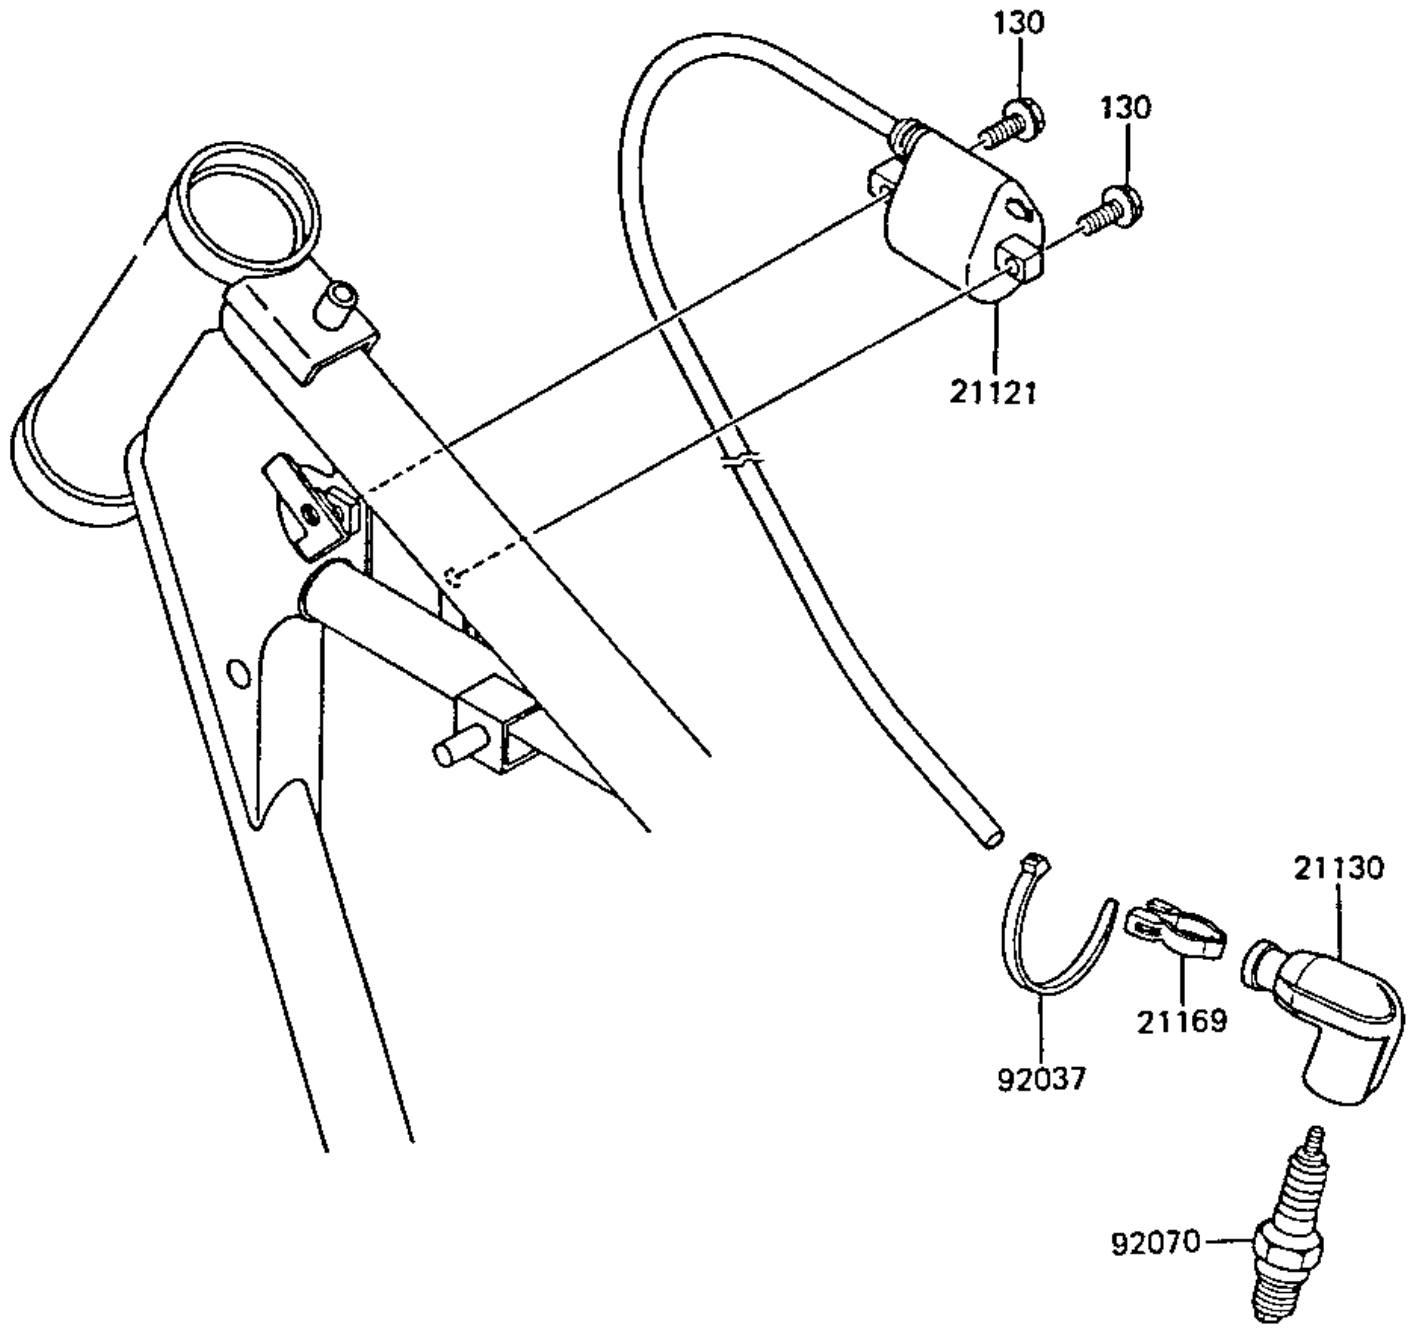

1984 KX60 PARTS DIAGRAM

IGNITION COIL

E1830-0130

1984 KX60 PARTS LIST

IGNITION COIL

ITEM NAME	PART NUMBER	QUANTITY
COIL-IGNITION (Ref # 21121)	21121-1057	1
CAP,SPARK PLUG (Ref # 21130)	21130-1006	1
TERMINAL,PLUG CAP (Ref # 21169)	21169-001	1
CLAMP,SPARK PLUG CAP (Ref # 92037)	92037-1173	1
SPARK PLUG B9ES (Ref # 92070)	B9ES	1
BOLT-FLANGED,6X16 (Ref # 130)	130G0616	2