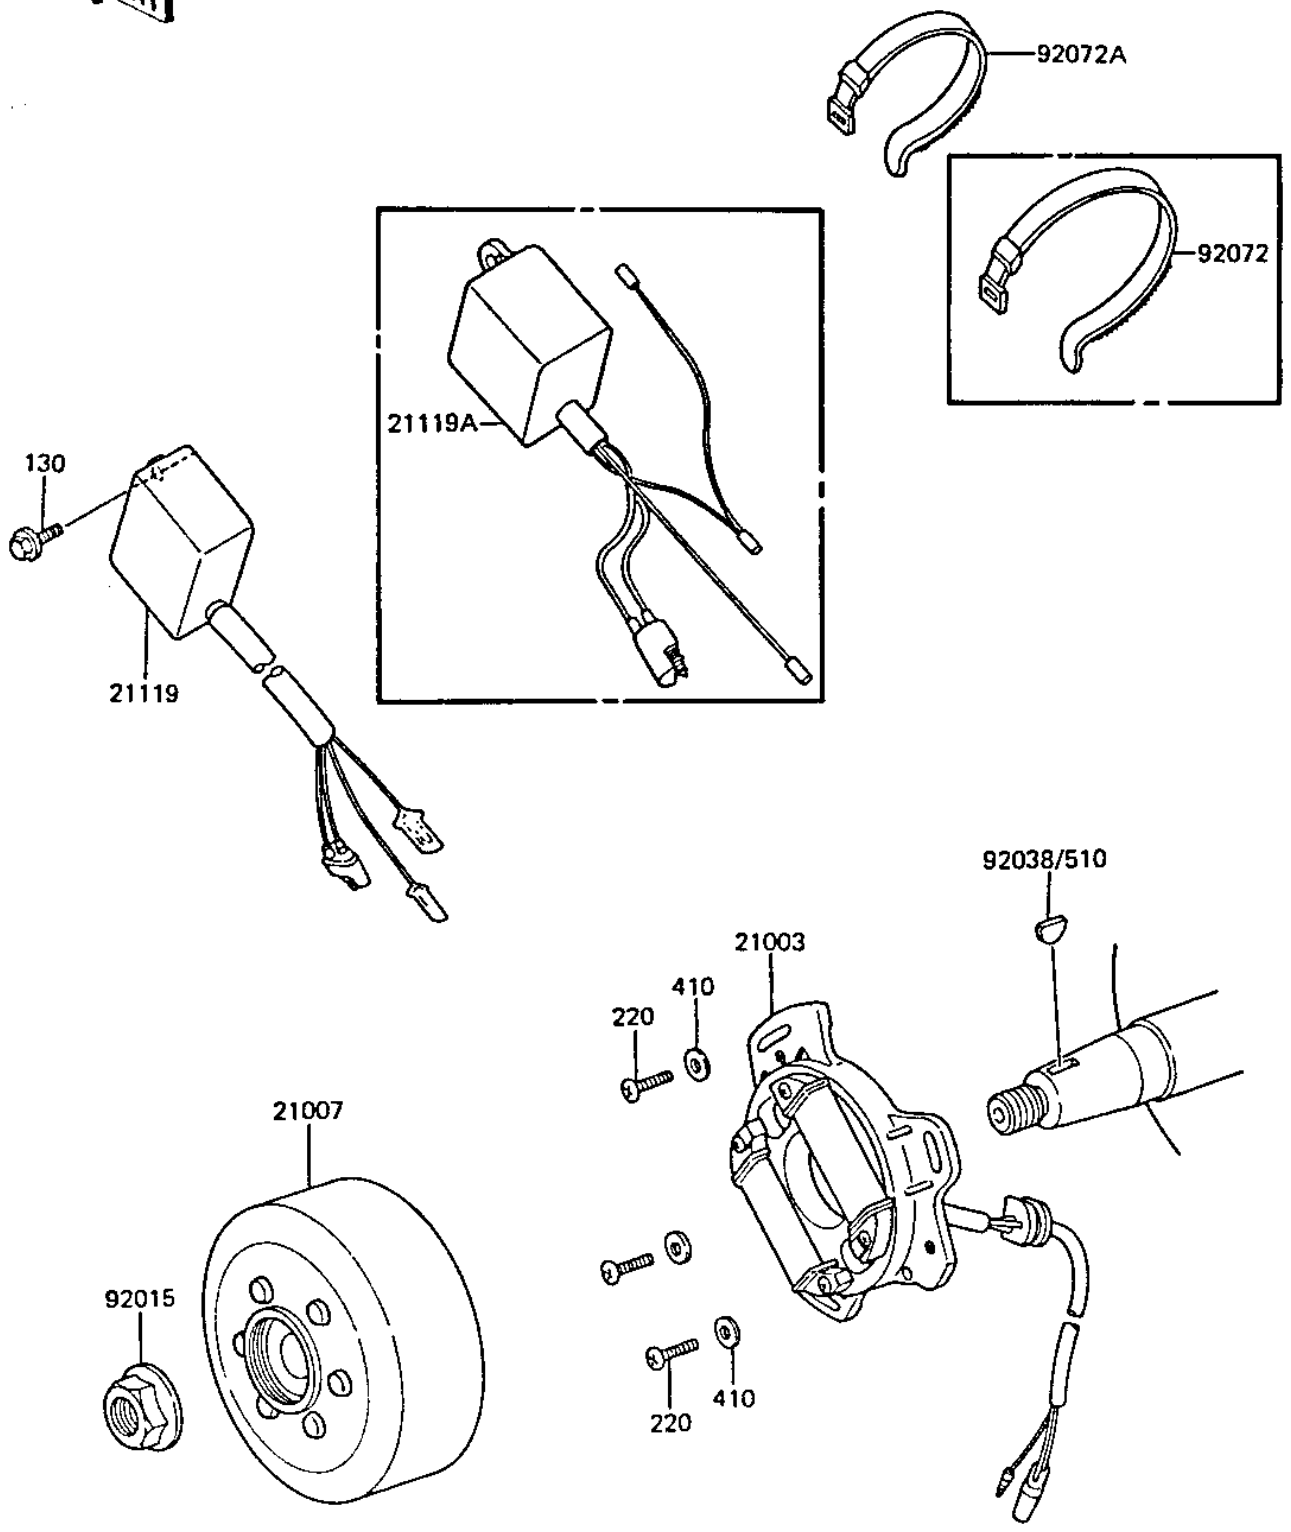

1984 KX60 PARTS DIAGRAM

IGNITION/GENERATOR

E1810-0069

1984 KX60 PARTS LIST

IGNITION/GENERATOR

ITEM NAME	PART NUMBER	QUANTITY
STATOR (Ref # 21003)	21003-1240	1
FLYWHEEL,MAGNETO (Ref # 21007)	21007-1018	1
IGNITER (Ref # 21119A)	21119-1115	1
NUT,10MM (Ref # 92015)	92015-1415	1
WOODRUFF KEY (Ref # 92038)	92038-001	1
BAND, LONG (Ref # 92072)	92072-032	1
BOLT-FLANGED,6X16 (Ref # 130)	130G0616	1
SCREW-PAN-CROS (Ref # 220)	220B0514	3
WASHER PLAIN 5MM (Ref # 410)	410B0500	3