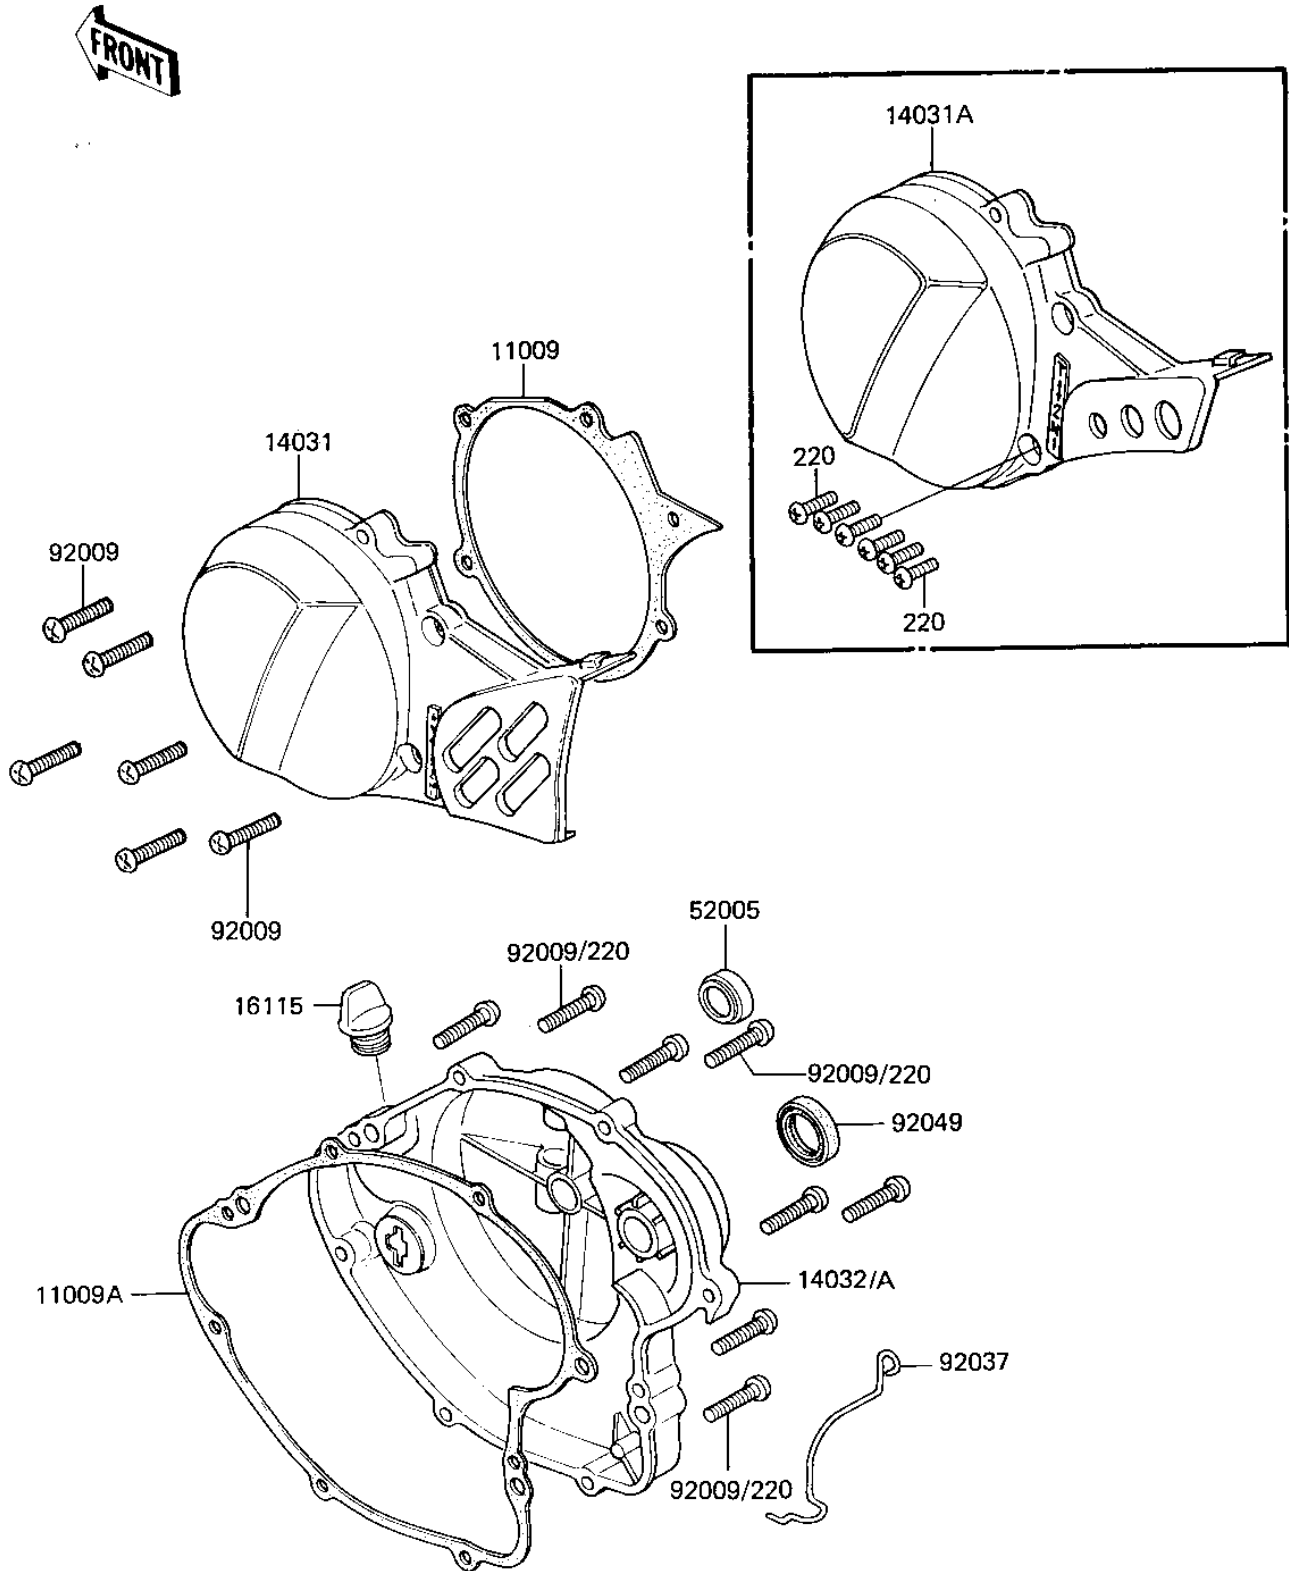

# 1984 KX60 PARTS DIAGRAM

## ENGINE COVERS

E1431-0136

# 1984 KX60 PARTS LIST

## ENGINE COVERS

ITEM NAME	PART NUMBER	QUANTITY
GASKET,GENERATOR COVE (Ref # 11009)	11009-1974	1
GASKET,CLUTCH COVER (Ref # 11009A)	11009-1976	1
COVER-GENERATOR (Ref # 14031A)	14031-1185	1
COVER-CLUTCH (Ref # 14032A)	14032-1164	1
FILLER,OIL (Ref # 16115)	16115-018	1
GAUGE,OIL LEVEL (Ref # 52005)	52005-1005	1
CLAMP (Ref # 92037)	92037-1236	1
OIL SEAL SB16244 (Ref # 92049)	92049-002	1
SCREW-PAN-CROS,6X25,B (Ref # 220)	220C0625	14