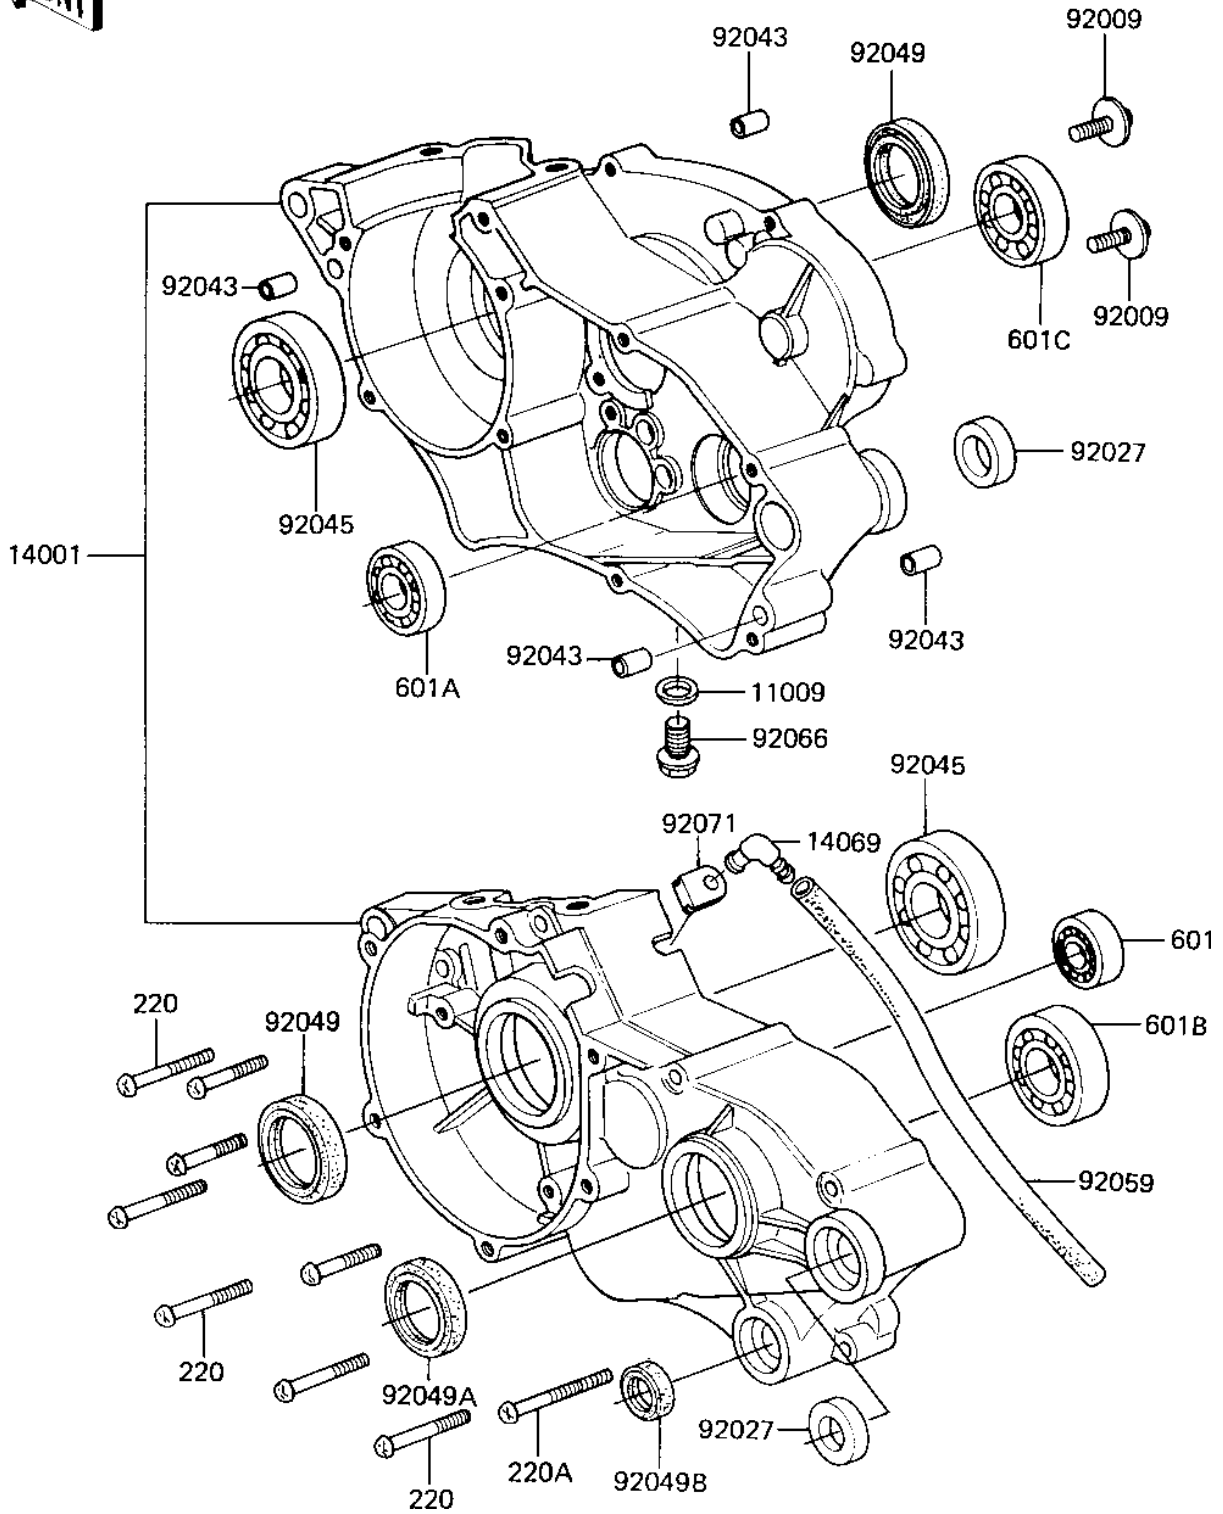

1984 KX60 PARTS DIAGRAM

CRANKCASE

E1411-0074

1984 KX60 PARTS LIST

CRANKCASE

ITEM NAME	PART NUMBER	QUANTITY
GASKET CHECK VALVE (Ref # 11009)	92065-058	1
SET-CRANKCASE (Ref # 14001)	14001-5151	1
BREATHER ASSY (Ref # 14069)	14069-1001	1
SCREW (Ref # 92009)	92009-1103	2
COLLAR,12.1X26X6 (Ref # 92027)	92027-1423	2
PIN-DOWEL (Ref # 92043)	92042-007	4
BEARING-BALL,R-6304C3 (Ref # 92045)	92045-1059	2
OIL SEAL,TBJ-20407 (Ref # 92049)	92049-1065	2
OIL SEAL SC25376 (Ref # 92049A)	92050-013	1
OIL SEAL,TB13225.5 (Ref # 92049B)	92051-005	1
TUBE,6X9X750 (Ref # 92059)	92059-1372	1
PLUG (Ref # 92066)	92066-1241	1
GROMMET (Ref # 92071)	92071-042	1
SCREW PAN HEAD 6X35 (Ref # 220)	220B0635	8
SCREW PAN HEAD 6X60 (Ref # 220A)	220B0660	1
BEARING-BALL (Ref # 601)	92045-1235	1
BEARING BALL #6002 (Ref # 601A)	601B6002	1
BEARING BALL #6004 (Ref # 601B)	601B6004	1
BEARING BALL #6203 (Ref # 601C)	601B6203	1