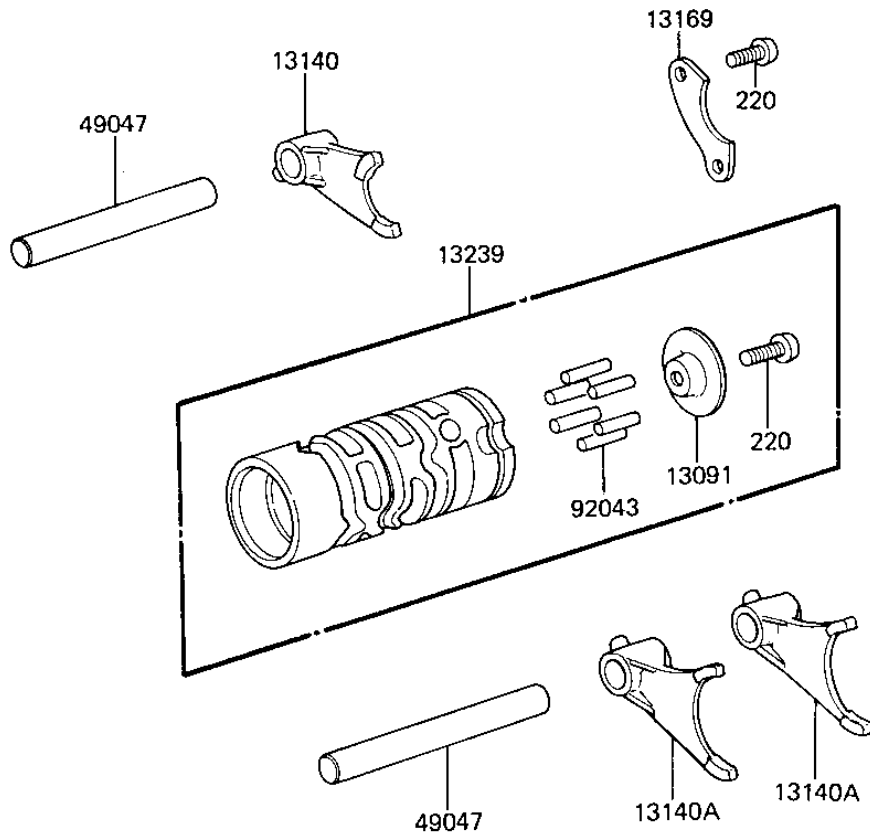

1984 KX60 PARTS DIAGRAM

GEAR CHANGE DRUM & FORKS

E1362-0056

1984 KX60 PARTS LIST

GEAR CHANGE DRUM & FORKS

ITEM NAME	PART NUMBER	QUANTITY
HOLDER CHANGE DRUM (Ref # 13091)	13091-1098	1
FORK-SHIFT (Ref # 13140)	13140-1060	1
FORK-SHIFT (Ref # 13140A)	13140-1061	2
PLATE,CHANGE DRUM (Ref # 13169)	13169-1309	1
DRUM-ASSY-CHANGE (Ref # 13239)	13239-1065	1
ROD,SHIFT,10X90 (Ref # 49047)	49047-1009	2
PIN,CHANG DRUM (Ref # 92043)	92042-029	6
SCREW PAN HEAD 6X14 (Ref # 220)	220B0614	2