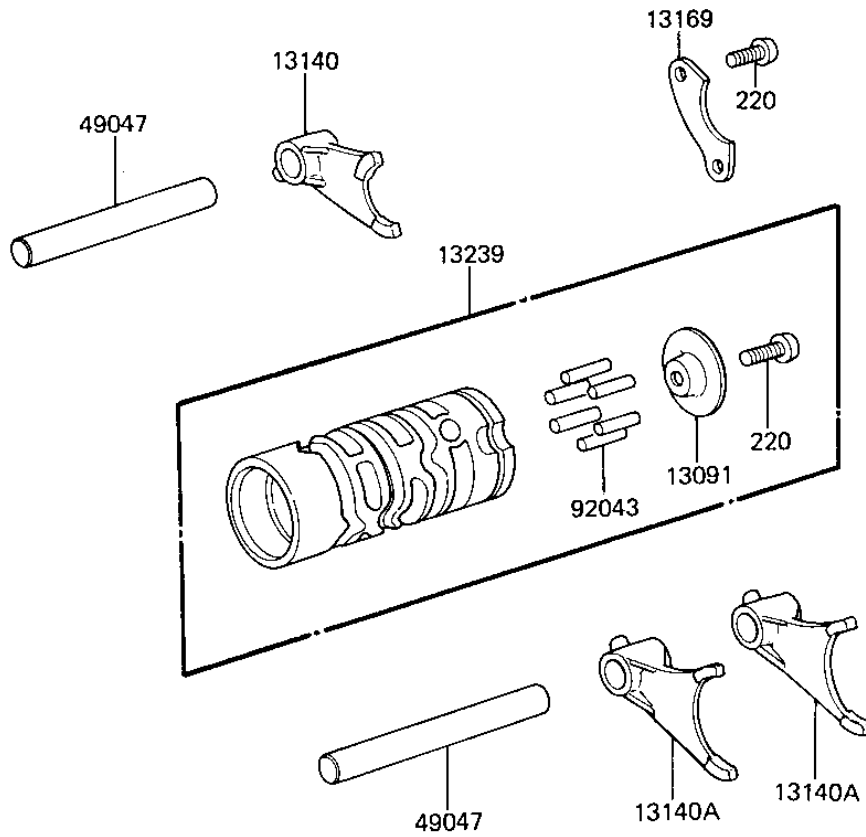

1984 KX60 PARTS DIAGRAM

GEAR CHANGE DRUM & FORKS

E1362-0056

1984 KX60 PARTS LIST

GEAR CHANGE DRUM & FORKS

ITEM NAME	PART NUMBER	QUANTITY
HOLDER CHANGE DRUM (Ref # 13091)	13091-1098	1
FORK-SHIFT (Ref # 13140)	13140-1060	1
FORK-SHIFT (Ref # 13140A)	13140-1061	2
PLATE,CHANGE DRUM (Ref # 13169)	13169-1309	1
DRUM-ASSY-CHANGE (Ref # 13239)	13239-1065	1
ROD,SHIFT,10X90 (Ref # 49047)	49047-1009	2
PIN,CHANG DRUM (Ref # 92043)	92042-029	6
SCREW PAN HEAD 6X14 (Ref # 220)	220B0614	2