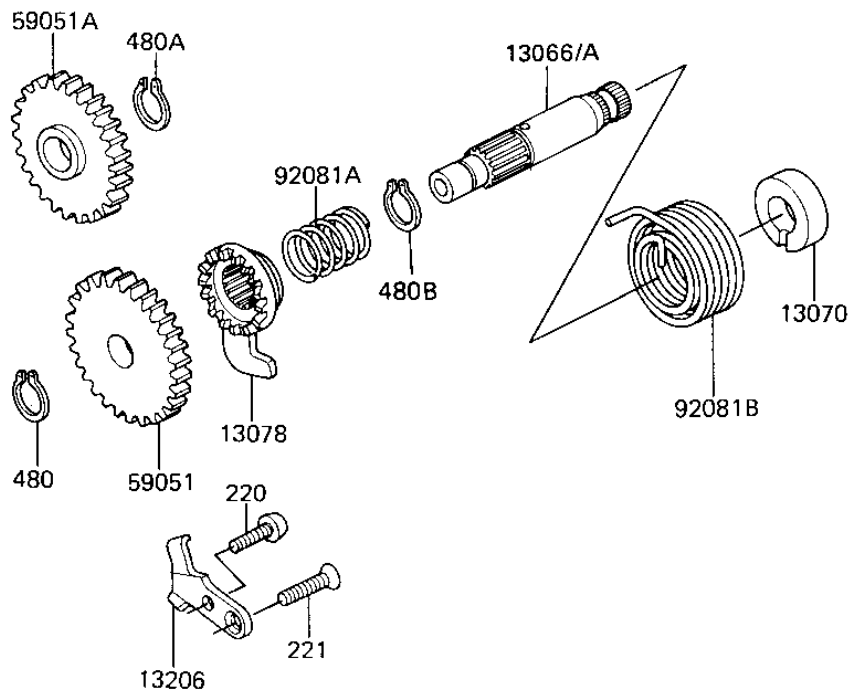

1984 KX60 PARTS DIAGRAM

KICKSTARTER MECHANISM

E1340-0031

1984 KX60 PARTS LIST

KICKSTARTER MECHANISM

ITEM NAME	PART NUMBER	QUANTITY
BOSS,KICK PEDAL (Ref # 13061)	13061-1053	1
LEVER-ASSY-KICK,PEDAL (Ref # 13064)	13064-1035	1
SHAFT-KICK (Ref # 13066A)	13066-1027	1
GUIDE,KICK SPRING (Ref # 13070)	13070-1034	1
RATCHET (Ref # 13078)	13078-1004	1
GUIDE-KICK,RATCHET (Ref # 13206)	13206-1008	1
GEAR,KICK,32T (Ref # 59051)	59051-1026	1
GEAR,IDLE,30T (Ref # 59051A)	59051-1027	1
PIN,KICK PEDAL (Ref # 92043)	92043-1050	1
SPRING KICK PEDAL (Ref # 92081)	92081-020	1
SPRING,RATCHET (Ref # 92081A)	92081-122	1
SPRING,KICK (Ref # 92081B)	92081-1434	1
BOLT-FLANGED,6X20 (Ref # 130)	130P0620	1
SCREW PAN HEAD 6X16 (Ref # 220)	220B0616	1
SCREW 6X18 (Ref # 221)	221B0618	1
CIRCLIP 12MM (Ref # 480)	480J1200	1
CIRCLIP 15MM (Ref # 480A)	480J1500	1
CIRCLIP 5MM (Ref # 482)	482K5000	1
BALL STEEL 1/4' (Ref # 600)	600A0800	1