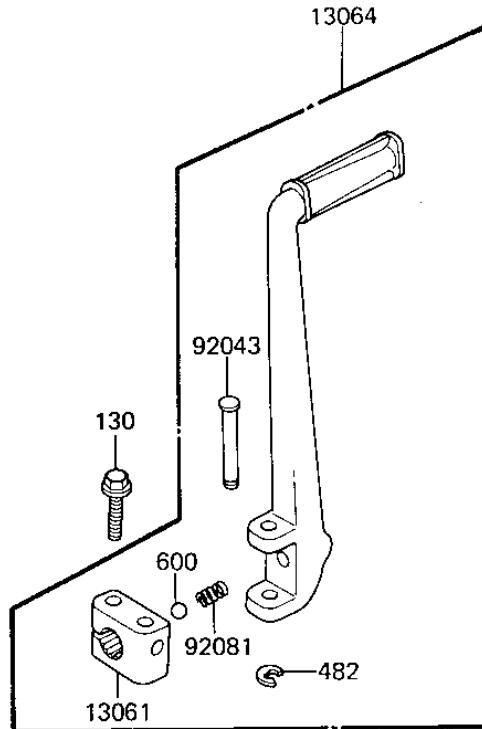

1984 KX60 PARTS DIAGRAM

KICKSTARTER MECHANISM

E1340-0031

1984 KX60 PARTS LIST

KICKSTARTER MECHANISM

ITEM NAME	PART NUMBER	QUANTITY
BOSS,KICK PEDAL (Ref # 13061)	13061-1053	1
LEVER-ASSY-KICK,PEDAL (Ref # 13064)	13064-1035	1
SHAFT-KICK (Ref # 13066A)	13066-1027	1
GUIDE,KICK SPRING (Ref # 13070)	13070-1034	1
RATCHET (Ref # 13078)	13078-1004	1
GUIDE-KICK,RATCHET (Ref # 13206)	13206-1008	1
GEAR,KICK,32T (Ref # 59051)	59051-1026	1
GEAR,IDLE,30T (Ref # 59051A)	59051-1027	1
PIN,KICK PEDAL (Ref # 92043)	92043-1050	1
SPRING KICK PEDAL (Ref # 92081)	92081-020	1
SPRING,RATCHET (Ref # 92081A)	92081-122	1
SPRING,KICK (Ref # 92081B)	92081-1434	1
BOLT-FLANGED,6X20 (Ref # 130)	130P0620	1
SCREW PAN HEAD 6X16 (Ref # 220)	220B0616	1
SCREW 6X18 (Ref # 221)	221B0618	1
CIRCLIP 12MM (Ref # 480)	480J1200	1
CIRCLIP 15MM (Ref # 480A)	480J1500	1
CIRCLIP 5MM (Ref # 482)	482K5000	1
BALL STEEL 1/4' (Ref # 600)	600A0800	1