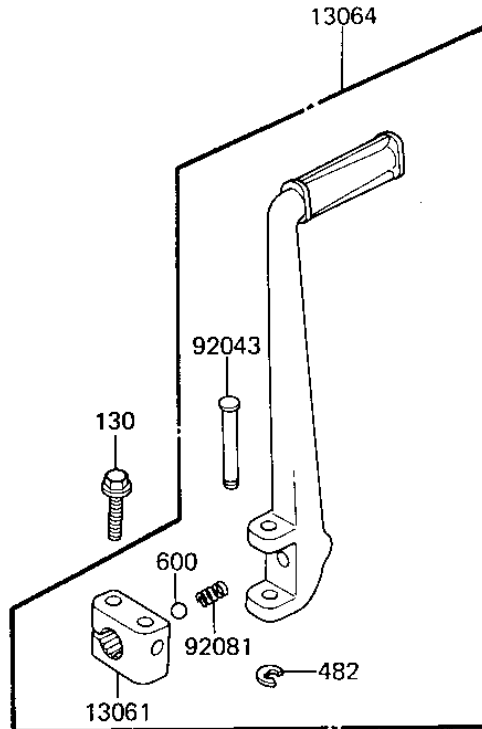

1984 KX60 PARTS DIAGRAM

KICKSTARTER MECHANISM

E1340-0031