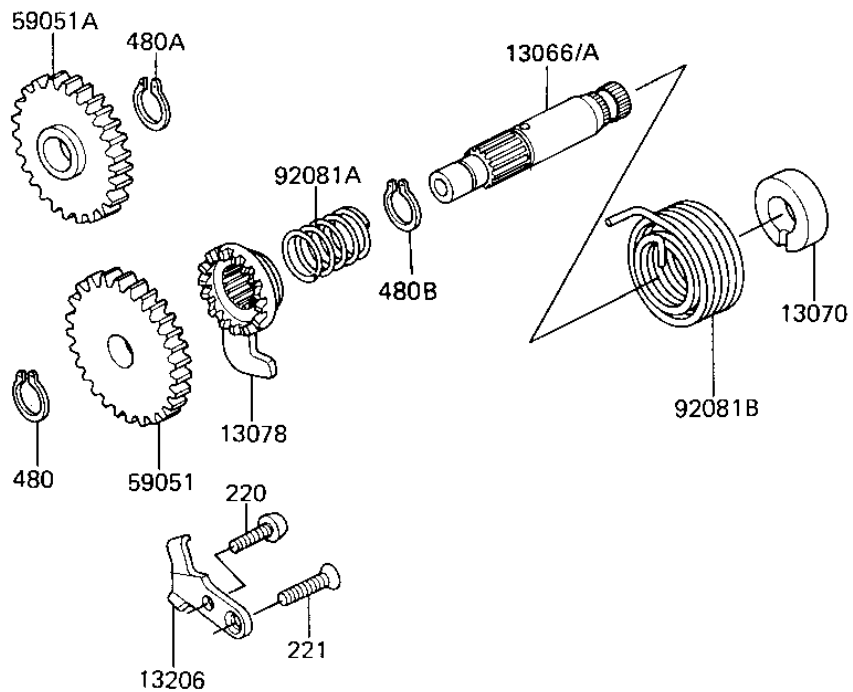

# 1984 KX60 PARTS DIAGRAM

## KICKSTARTER MECHANISM

E1340-0031

# 1984 KX60 PARTS LIST

## KICKSTARTER MECHANISM

ITEM NAME	PART NUMBER	QUANTITY
BOSS,KICK PEDAL (Ref # 13061)	13061-1053	1
LEVER-ASSY-KICK,PEDAL (Ref # 13064)	13064-1035	1
SHAFT-KICK (Ref # 13066A)	13066-1027	1
GUIDE,KICK SPRING (Ref # 13070)	13070-1034	1
RATCHET (Ref # 13078)	13078-1004	1
GUIDE-KICK,RATCHET (Ref # 13206)	13206-1008	1
GEAR,KICK,32T (Ref # 59051)	59051-1026	1
GEAR,IDLE,30T (Ref # 59051A)	59051-1027	1
PIN,KICK PEDAL (Ref # 92043)	92043-1050	1
SPRING KICK PEDAL (Ref # 92081)	92081-020	1
SPRING,RATCHET (Ref # 92081A)	92081-122	1
SPRING,KICK (Ref # 92081B)	92081-1434	1
BOLT-FLANGED,6X20 (Ref # 130)	130P0620	1
SCREW PAN HEAD 6X16 (Ref # 220)	220B0616	1
SCREW 6X18 (Ref # 221)	221B0618	1
CIRCLIP 12MM (Ref # 480)	480J1200	1
CIRCLIP 15MM (Ref # 480A)	480J1500	1
CIRCLIP 5MM (Ref # 482)	482K5000	1
BALL STEEL 1/4' (Ref # 600)	600A0800	1