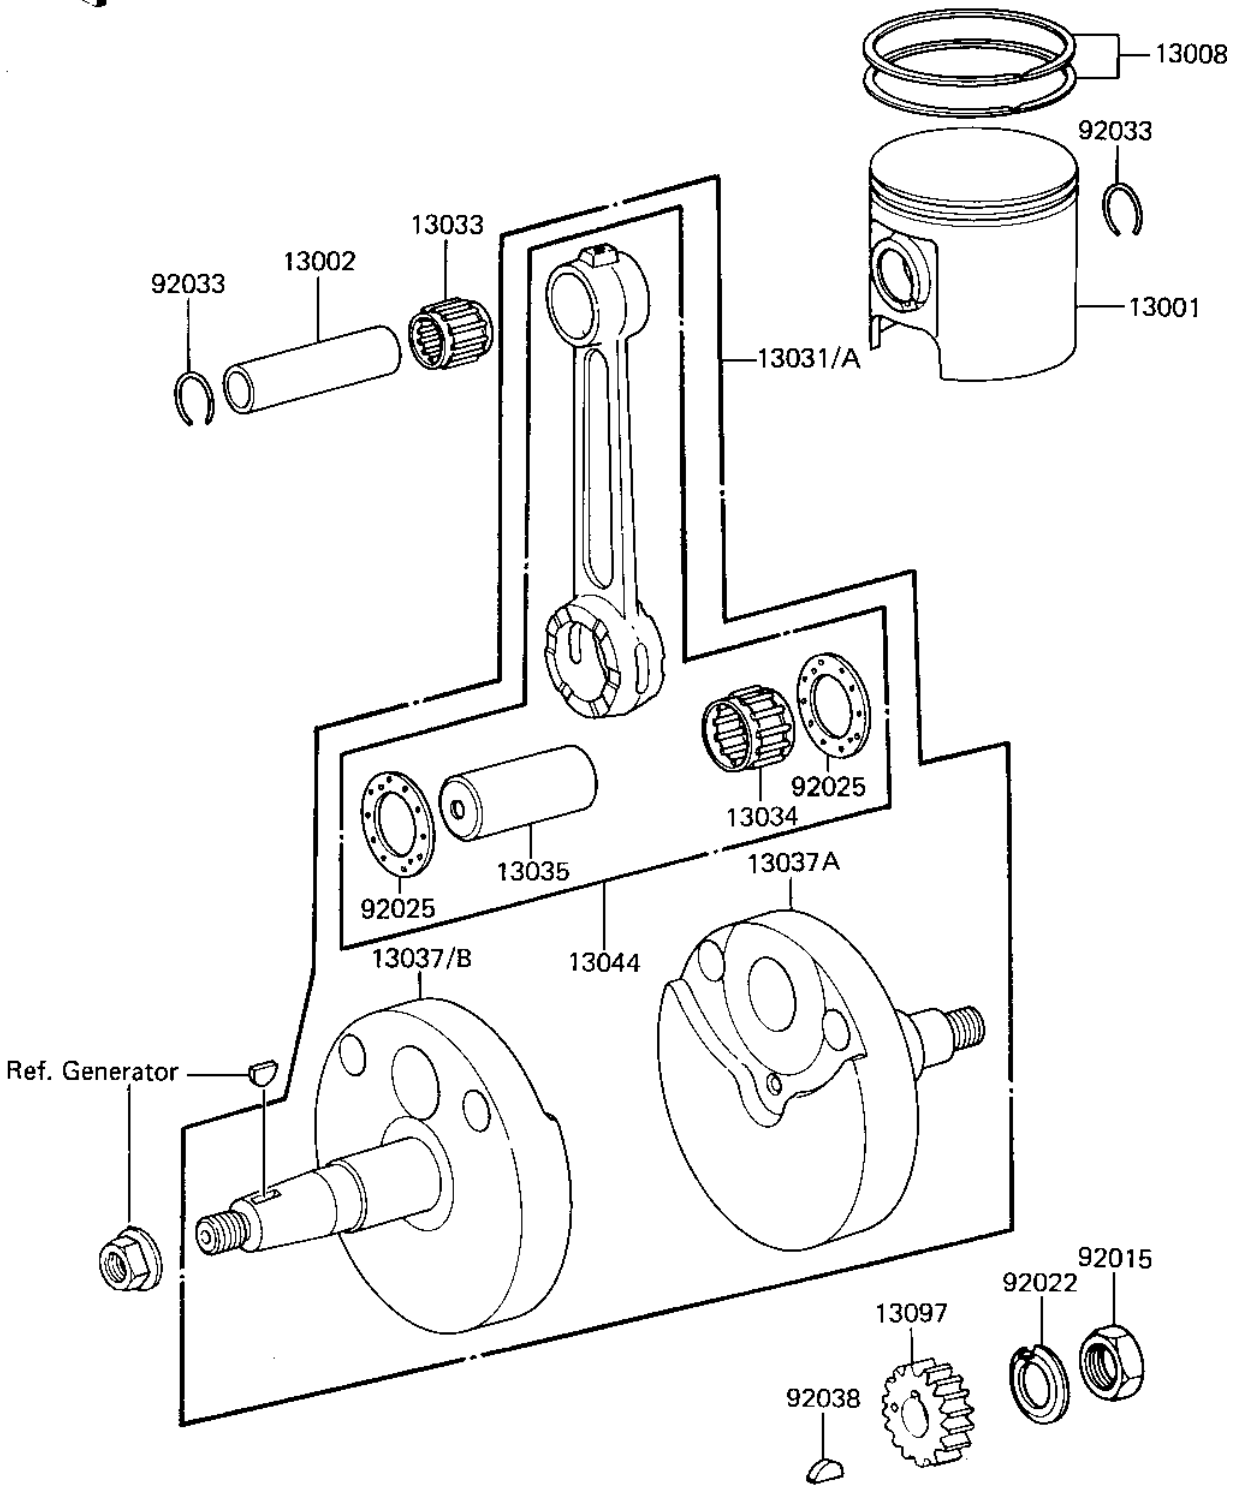

1984 KX60 PARTS DIAGRAM

CRANKSHAFT/PISTON

E1321-0043

1984 KX60 PARTS LIST

CRANKSHAFT/PISTON

ITEM NAME	PART NUMBER	QUANTITY
PISTON-ENGINE (Ref # 13001)	13001-1080	1
PIN-PISTON (Ref # 13002)	13002-1020	1
RING-SET-PISTON (Ref # 13008)	13008-5050	1
CRANKSHAFT-COMP (Ref # 13031A)	13031-1154	1
BRG N72KTV030 (Ref # 13033)	13033-028	1
BEARING-BIG END,SKT20 (Ref # 13034)	13034-1033	1
PIN,CRANK (Ref # 13035)	13035-1002	1
CRANKSHAFT,RH (Ref # 13037A)	13037-1126	1
CRANKSHAFT,LH (Ref # 13037B)	13037-1204	1
SET-CONNECTING ROD (Ref # 13044)	13044-5024	1
GEAR-PRIMARY SPUR,22T (Ref # 13097)	13097-1055	1
NUT 12MM (Ref # 92015)	92015-006	1
WASHER LOCK 12MM (Ref # 92022)	92024-003	1
WASHER SIDE (Ref # 92025)	92025-005	2
CIRCLIP PISTON PIN (Ref # 92033)	92036-007	2
WOODRUFF KEY PRY PINI (Ref # 92038)	92038-003	1