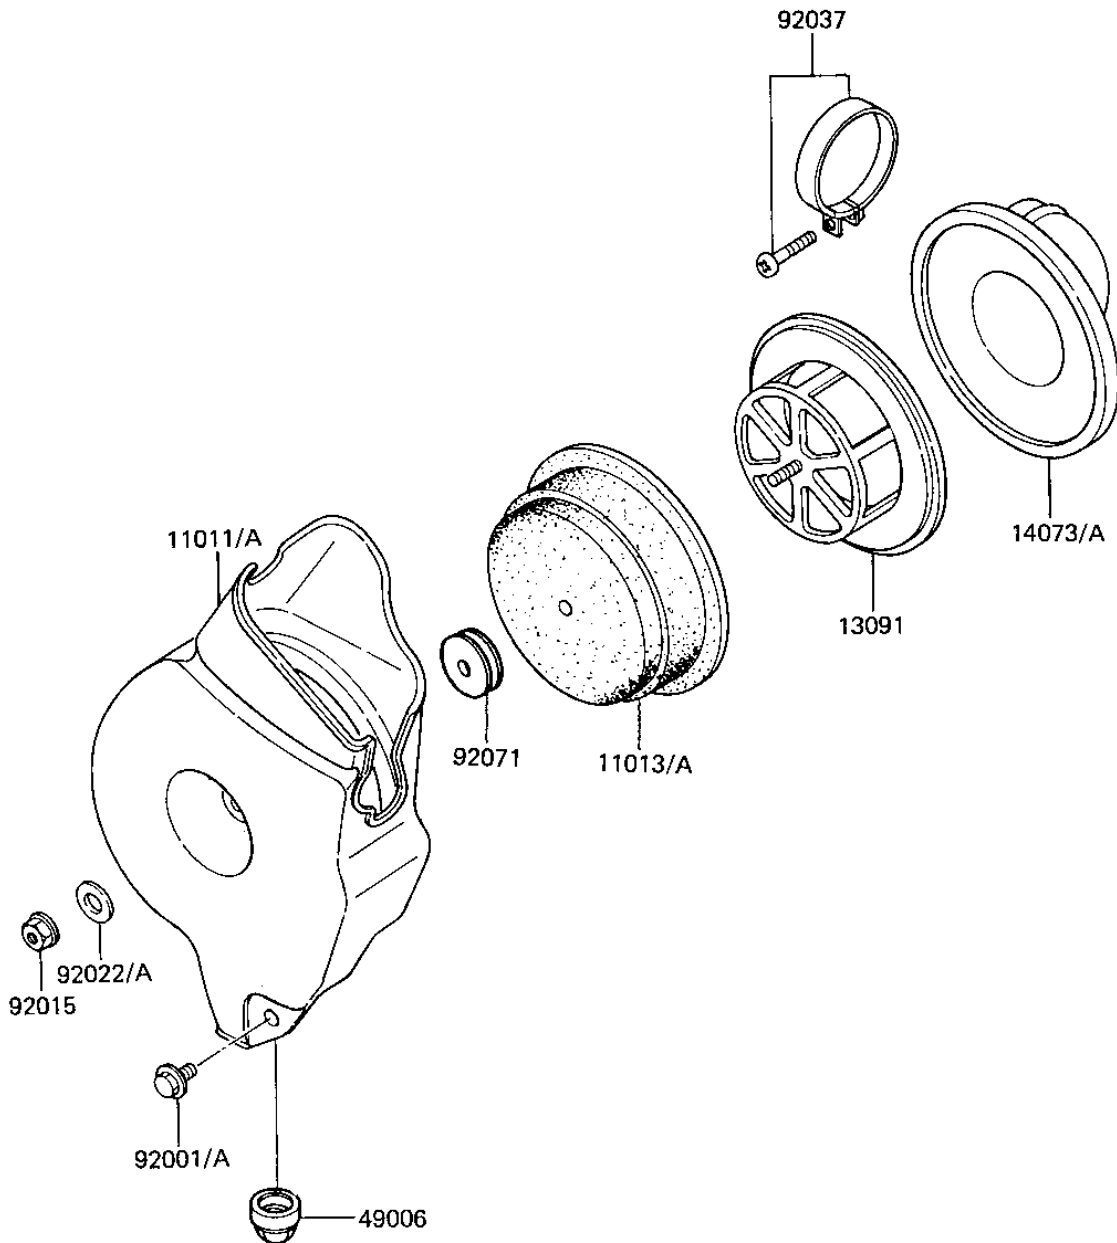

1984 KX60 PARTS DIAGRAM

AIR CLEANER

E1130-0099

1984 KX60 PARTS LIST

AIR CLEANER

ITEM NAME	PART NUMBER	QUANTITY
CASE-AIR FILTER (Ref # 11011A)	11011-1154	1
ELEMENT-AIR FILTER (Ref # 11013A)	11013-1106	1
HOLDER,AIR FILTER ELE (Ref # 13091)	13091-1143	1
DUCT,AIR FILTER (Ref # 14073A)	14073-1154	1
BOOT,AIR FILTER (Ref # 49006)	49006-1156	1
BOLT,W/WASHER,6X12 (Ref # 92001A)	92001-1517	1
NUT-6MM (Ref # 92015)	92015-1078	1
WASHER 6.5X20X1.6T (Ref # 92022A)	92022-125	1
CLAMP (Ref # 92037)	92037-1172	1
GROMMET,AIR FILTER (Ref # 92071)	92071-1053	1