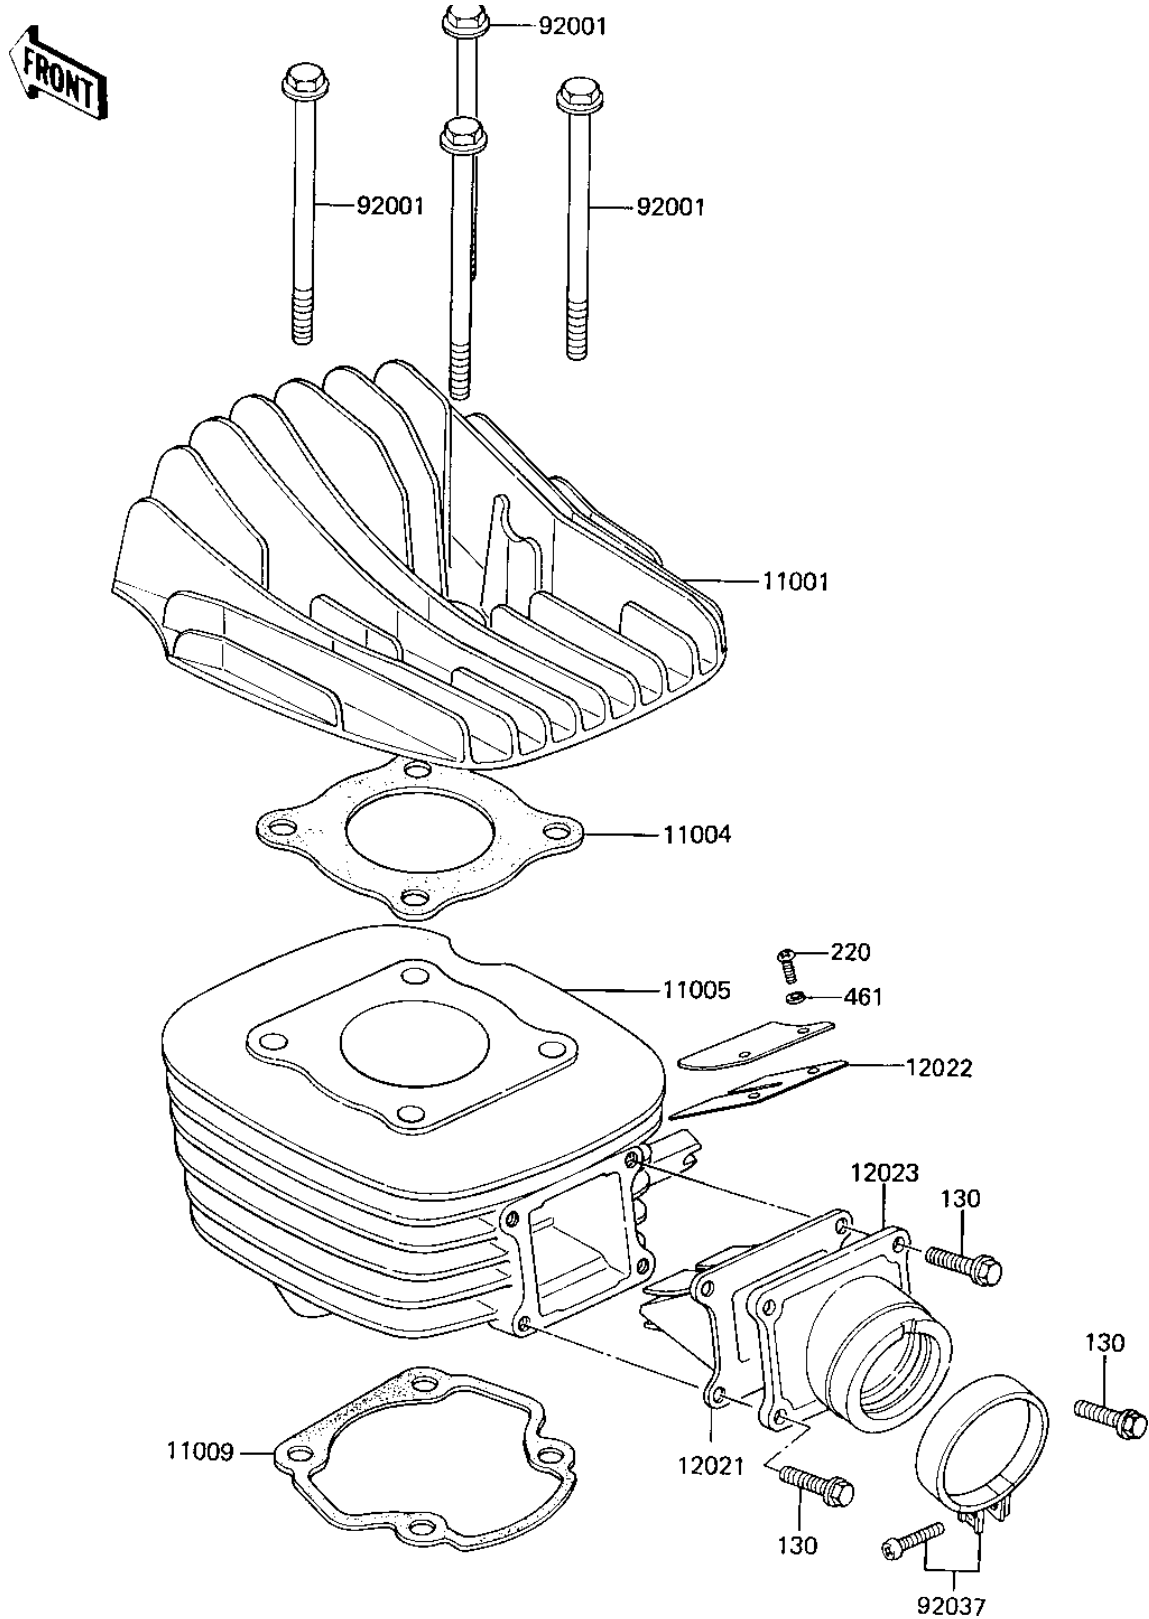

# 1984 KX60 PARTS DIAGRAM

CYLINDER HEAD/CYLINDER/REED VALVE

# 1984 KX60 PARTS LIST

## CYLINDER HEAD/CYLINDER/REED VALVE

ITEM NAME	PART NUMBER	QUANTITY
HEAD-CYLINDER (Ref # 11001)	11001-1084	1
GASKET-HEAD,CYLINDER (Ref # 11004)	11004-1050	1
CYLINDER-ENGINE,ELECT (Ref # 11005)	11005-1236	1
GASKET,CYLINDER BASE (Ref # 11009)	11009-1975	1
VALVE-ASSY-REED (Ref # 12021)	12021-1015	1
VALVE-REED (Ref # 12022)	12022-1013	2
HOLDER-VALVE,REED (Ref # 12023)	12023-1019	1
BOLT,FLANGED,8X105 (Ref # 92001)	92001-1989	4
CLAMP,CARBURETOR HOLD (Ref # 92037)	92037-1305	1
BOLT,FLANGED,6X20 (Ref # 130)	130G0620	4
SCREW PAN HEAD 3X8 (Ref # 220)	220B0308	4
WASHER SPRING 3MM (Ref # 461)	461F0300	4