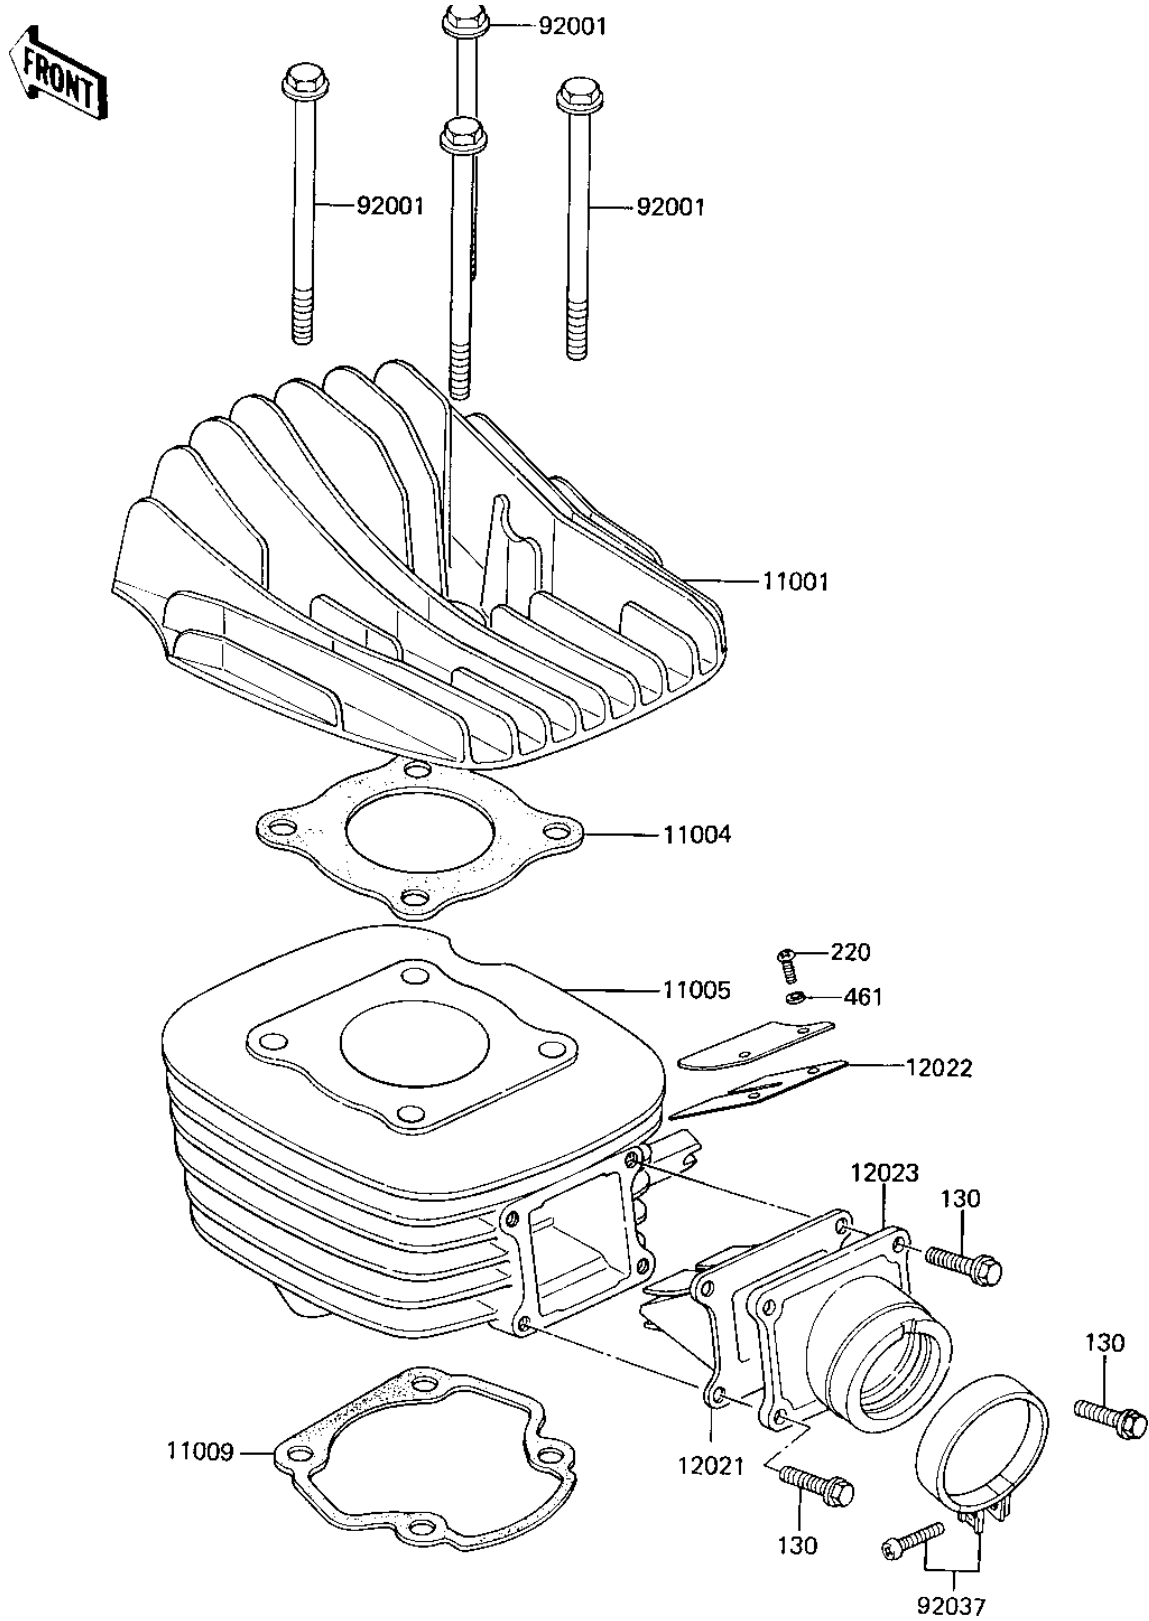

1984 KX60 PARTS DIAGRAM

CYLINDER HEAD/CYLINDER/REED VALVE

1984 KX60 PARTS LIST

CYLINDER HEAD/CYLINDER/REED VALVE

ITEM NAME	PART NUMBER	QUANTITY
HEAD-CYLINDER (Ref # 11001)	11001-1084	1
GASKET-HEAD,CYLINDER (Ref # 11004)	11004-1050	1
CYLINDER-ENGINE,ELECT (Ref # 11005)	11005-1236	1
GASKET,CYLINDER BASE (Ref # 11009)	11009-1975	1
VALVE-ASSY-REED (Ref # 12021)	12021-1015	1
VALVE-REED (Ref # 12022)	12022-1013	2
HOLDER-VALVE,REED (Ref # 12023)	12023-1019	1
BOLT,FLANGED,8X105 (Ref # 92001)	92001-1989	4
CLAMP,CARBURETOR HOLD (Ref # 92037)	92037-1305	1
BOLT,FLANGED,6X20 (Ref # 130)	130G0620	4
SCREW PAN HEAD 3X8 (Ref # 220)	220B0308	4
WASHER SPRING 3MM (Ref # 461)	461F0300	4