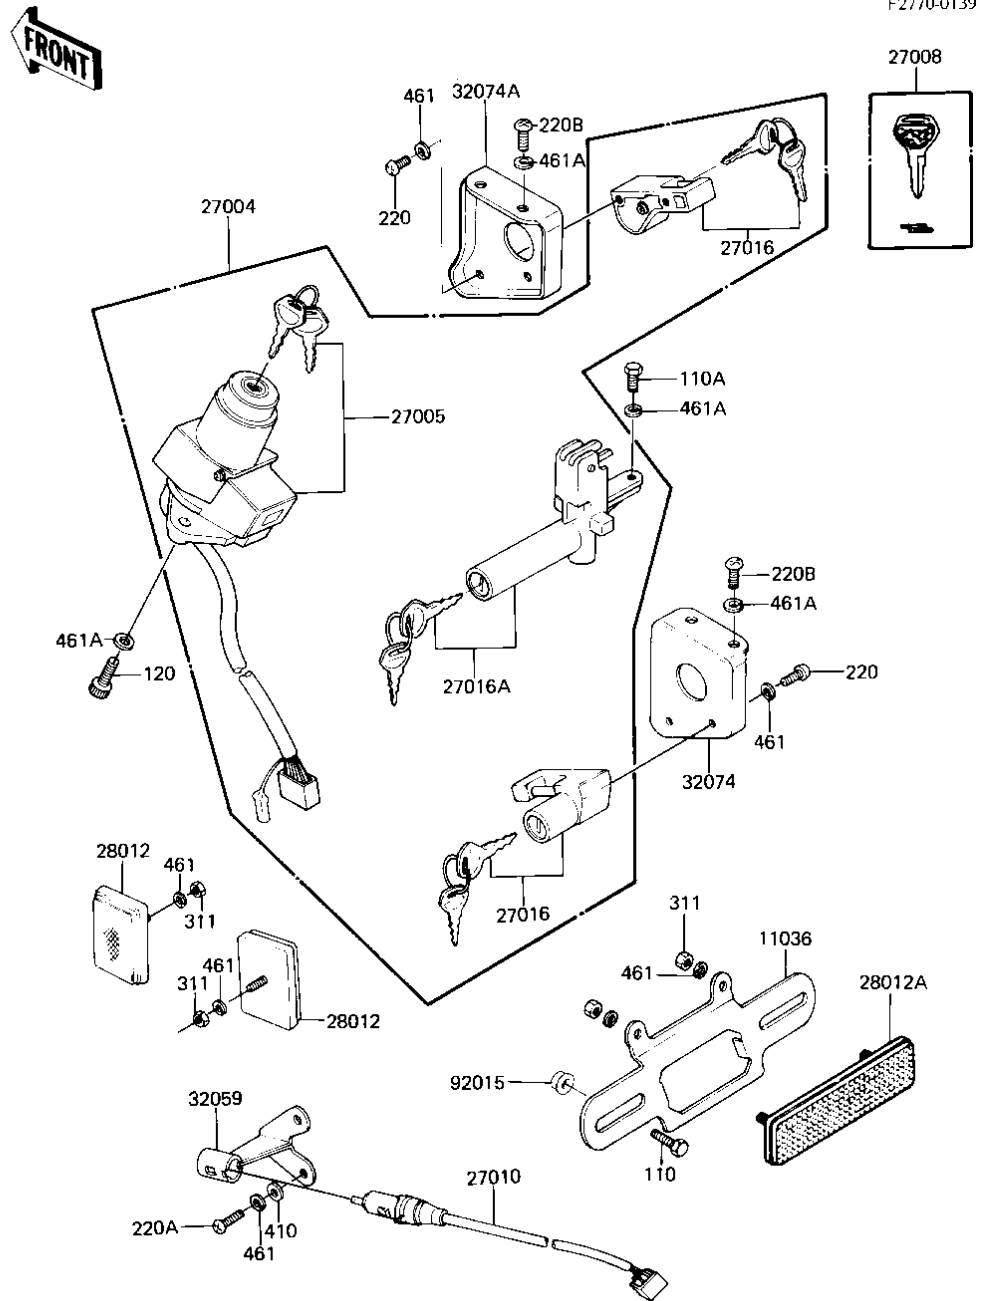

1982 Spectre PARTS DIAGRAM

IGNITION SWITCH/LOCKS/REFLECTORS

1982 Spectre PARTS LIST

IGNITION SWITCH/LOCKS/REFLECTORS

ITEM NAME	PART NUMBER	QUANTITY
BRACKET,REFLECTOR,RR (Ref # 11036)	11036-1150	1
SWITCH-ASSY (Ref # 27004)	27004-5165	1
SWITCH-ASSY-IGNITION (Ref # 27005)	27005-5024	1
KEY-LOCK,BLANK (Ref # 27008)	27008-1103	1
SWITCH,BRAKE LAMP (Ref # 27010)	27010-1060	1
LOCK ASSY,HELMET (Ref # 27016)	27016-5038	1
LOCK-ASSY,SEAT (Ref # 27016A)	27016-5051	1
REFLECTOR,REFLEX(FRO (Ref # 28012)	28012-1003	1
REFLECTOR,REAR REFLE (Ref # 28012A)	28012-1005	1
BRACKET-SWITCH,BRAKE (Ref # 32059)	32059-1021	1
BRACKET-LOCK,HELMET, (Ref # 32074)	32074-1030	1
BRACKET-LOCK,HELMET, (Ref # 32074A)	32074-1031	1
NUT-6MM (Ref # 92015)	92015-1078	1
BOLT-UPSET,6X12 (Ref # 110)	112G0612	1
BOLT-UPSET 6X14 (Ref # 110A)	112B0614	1
BOLT-SOCKET,6X16,BLA (Ref # 120)	120S0616	1
SCREW PAN HEAD 5X8 (Ref # 220)	220B0508	1
SCREW PAN HEAD 5X12 (Ref # 220A)	220B0512	1
SCREW PAN HEAD 6X12 (Ref # 220B)	220B0612	1
NUT,5MM (Ref # 311)	311B0500	1
WASHER PLAIN 5MM (Ref # 410)	410B0500	1
WASHER SPRING 5MM (Ref # 461)	461F0500	1
WASHER SPRING 6MM (Ref # 461A)	461F0600	1