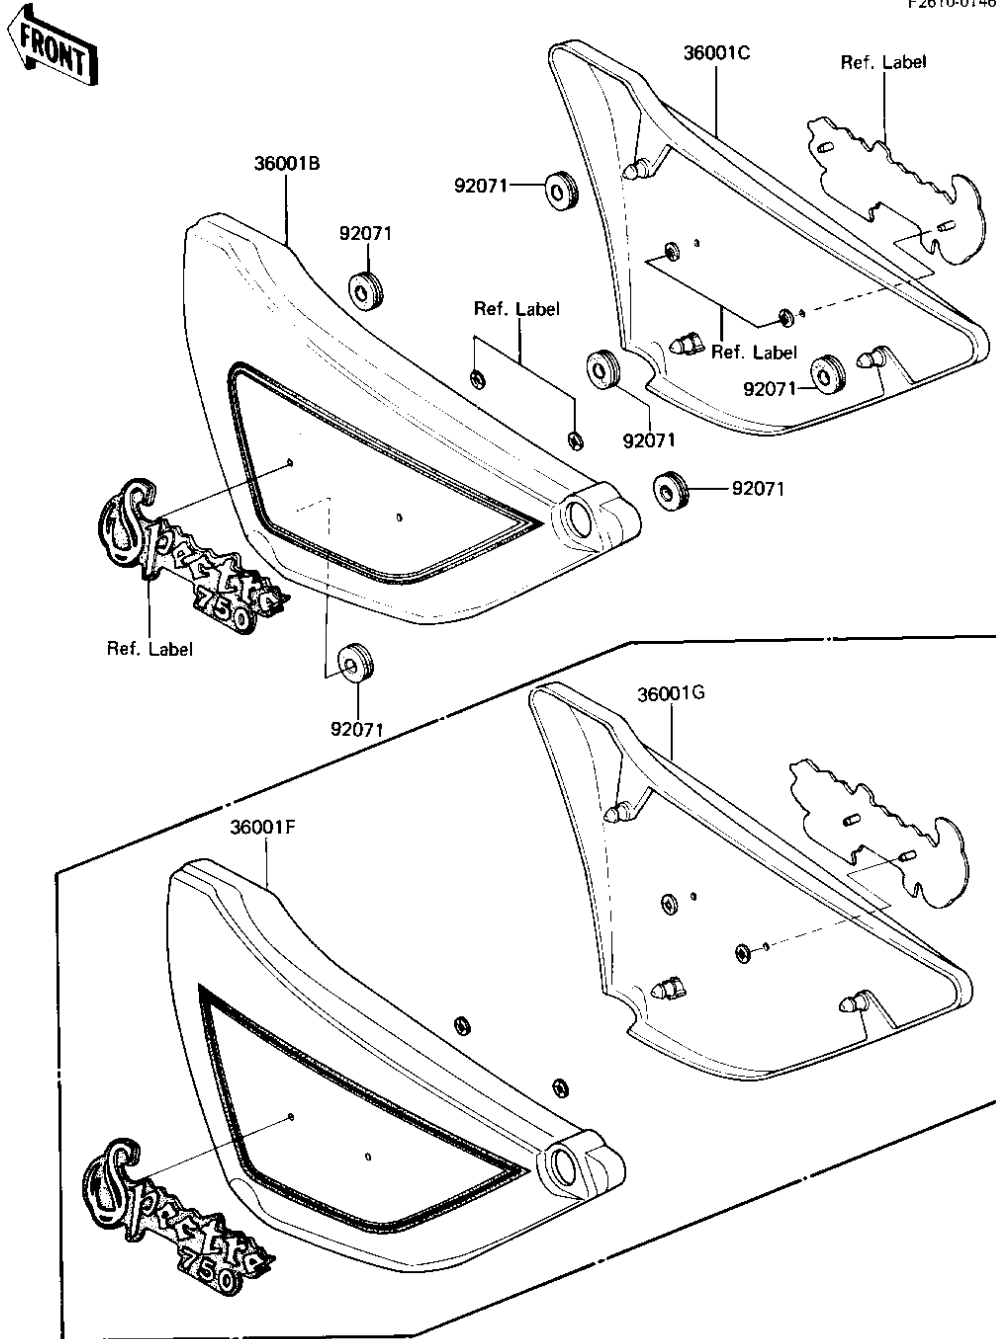

1983 Spectre PARTS DIAGRAM

SIDE COVERS

F2610-0146

1983 Spectre PARTS LIST

SIDE COVERS

ITEM NAME	PART NUMBER	QUANTITY
GROMMET (Ref # 92071)	92071-056	6