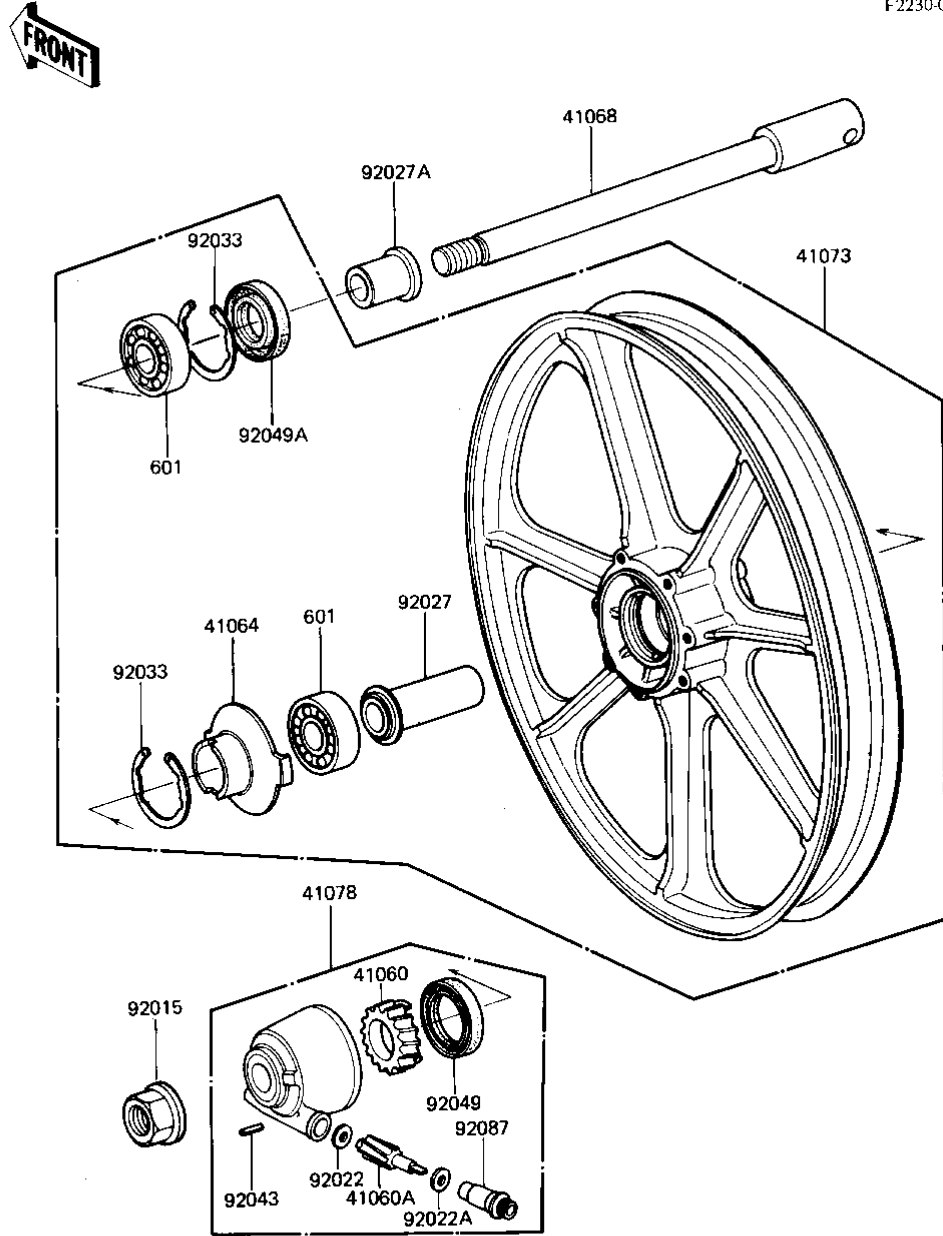

# 1983 Spectre PARTS DIAGRAM

## FRONT WHEEL/HUB

F2230-0003

# 1983 Spectre PARTS LIST

## FRONT WHEEL/HUB

ITEM NAME	PART NUMBER	QUANTITY
GEAR,SPEEDOMETER (Ref # 4160)	41059-026	1
PINION,SPEEDOMETER,9 (Ref # 41060A)	41060-1016	1
RECEIVER,SPEEDOMETER (Ref # 41064)	41064-1006	1
AXLE,FRONT,L=204M/M (Ref # 41068)	41068-1009	1
WHEEL-ASSY,FR,SOLID, (Ref # 41073)	41073-1139-F6	1
GEAR BOX ASSY, (Ref # 41078)	41078-1013	1
NUT,14MM (Ref # 92015)	92015-1407	1
WASHER THRST SPD PIN (Ref # 92022)	41063-001	1
WASHER THRST SPD PIN (Ref # 92022A)	41063-001	1
COLLAR,FR HUB L=55M/ (Ref # 92027)	92027-1223	1
COLLAR,FR AXLE L=30M (Ref # 92027A)	92027-1225	1
CIRCLIP,42MM (Ref # 92033)	92033-1041	2
PIN,SPRING (Ref # 92043)	41082-001	1
OIL SEAL,BJN30427-C3 (Ref # 92049)	92049-1057	1
OIL SEAL,AG1144AO (Ref # 92049A)	92049-1058	1
BUSHING,METER GEAR (Ref # 92087)	92087-1002	1
UNAVAILABLE IN PRICE BOOK (Ref # 601)	601B63022	2