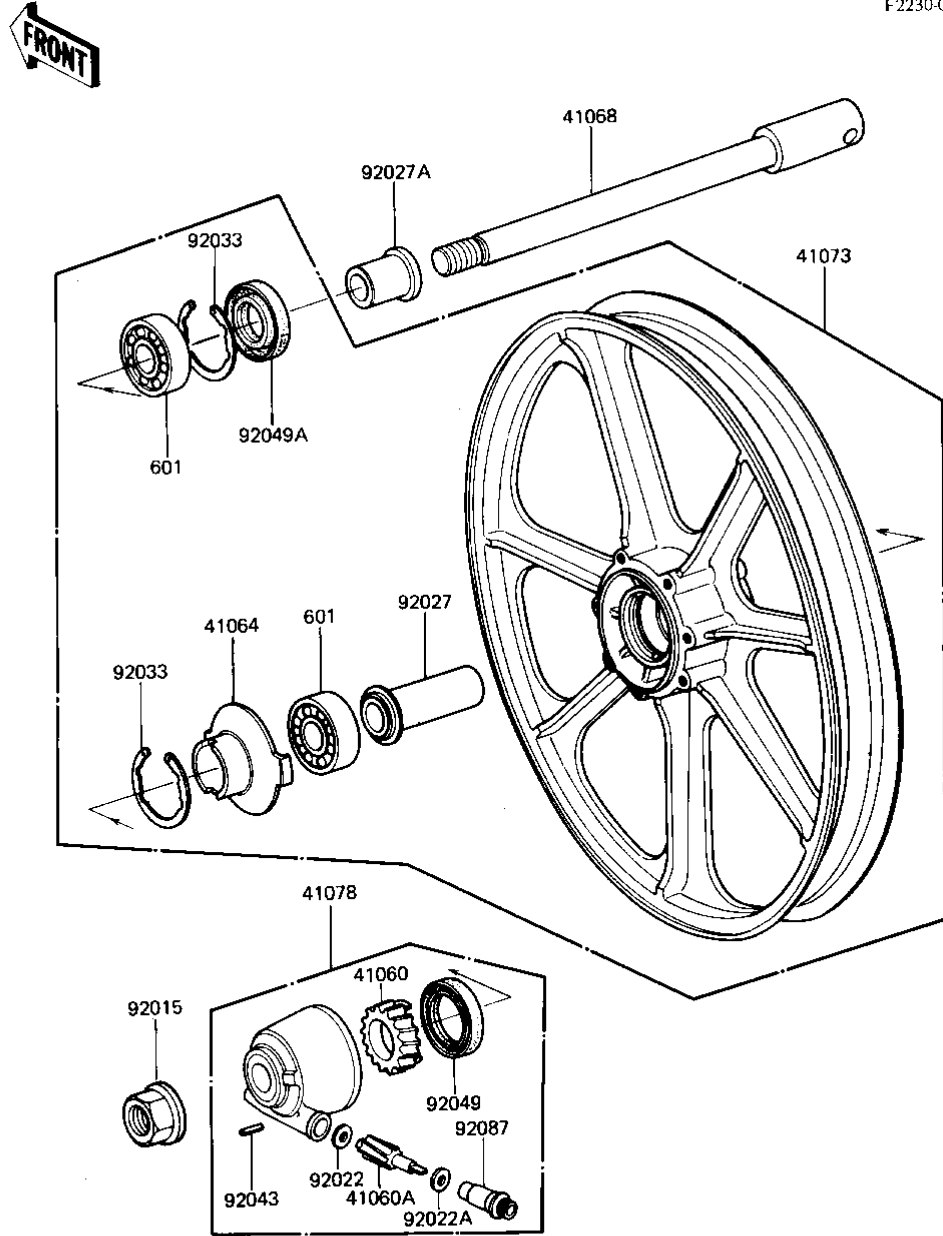

1983 Spectre PARTS DIAGRAM

FRONT WHEEL/HUB

F2230-0003

1983 Spectre PARTS LIST

FRONT WHEEL/HUB

ITEM NAME	PART NUMBER	QUANTITY
GEAR,SPEEDOMETER (Ref # 4160)	41059-026	1
PINION,SPEEDOMETER,9 (Ref # 41060A)	41060-1016	1
RECEIVER,SPEEDOMETER (Ref # 41064)	41064-1006	1
AXLE,FRONT,L=204M/M (Ref # 41068)	41068-1009	1
WHEEL-ASSY,FR,SOLID, (Ref # 41073)	41073-1139-F6	1
GEAR BOX ASSY, (Ref # 41078)	41078-1013	1
NUT,14MM (Ref # 92015)	92015-1407	1
WASHER THRST SPD PIN (Ref # 92022)	41063-001	1
WASHER THRST SPD PIN (Ref # 92022A)	41063-001	1
COLLAR,FR HUB L=55M/ (Ref # 92027)	92027-1223	1
COLLAR,FR AXLE L=30M (Ref # 92027A)	92027-1225	1
CIRCLIP,42MM (Ref # 92033)	92033-1041	2
PIN,SPRING (Ref # 92043)	41082-001	1
OIL SEAL,BJN30427-C3 (Ref # 92049)	92049-1057	1
OIL SEAL,AG1144AO (Ref # 92049A)	92049-1058	1
BUSHING,METER GEAR (Ref # 92087)	92087-1002	1
UNAVAILABLE IN PRICE BOOK (Ref # 601)	601B63022	2