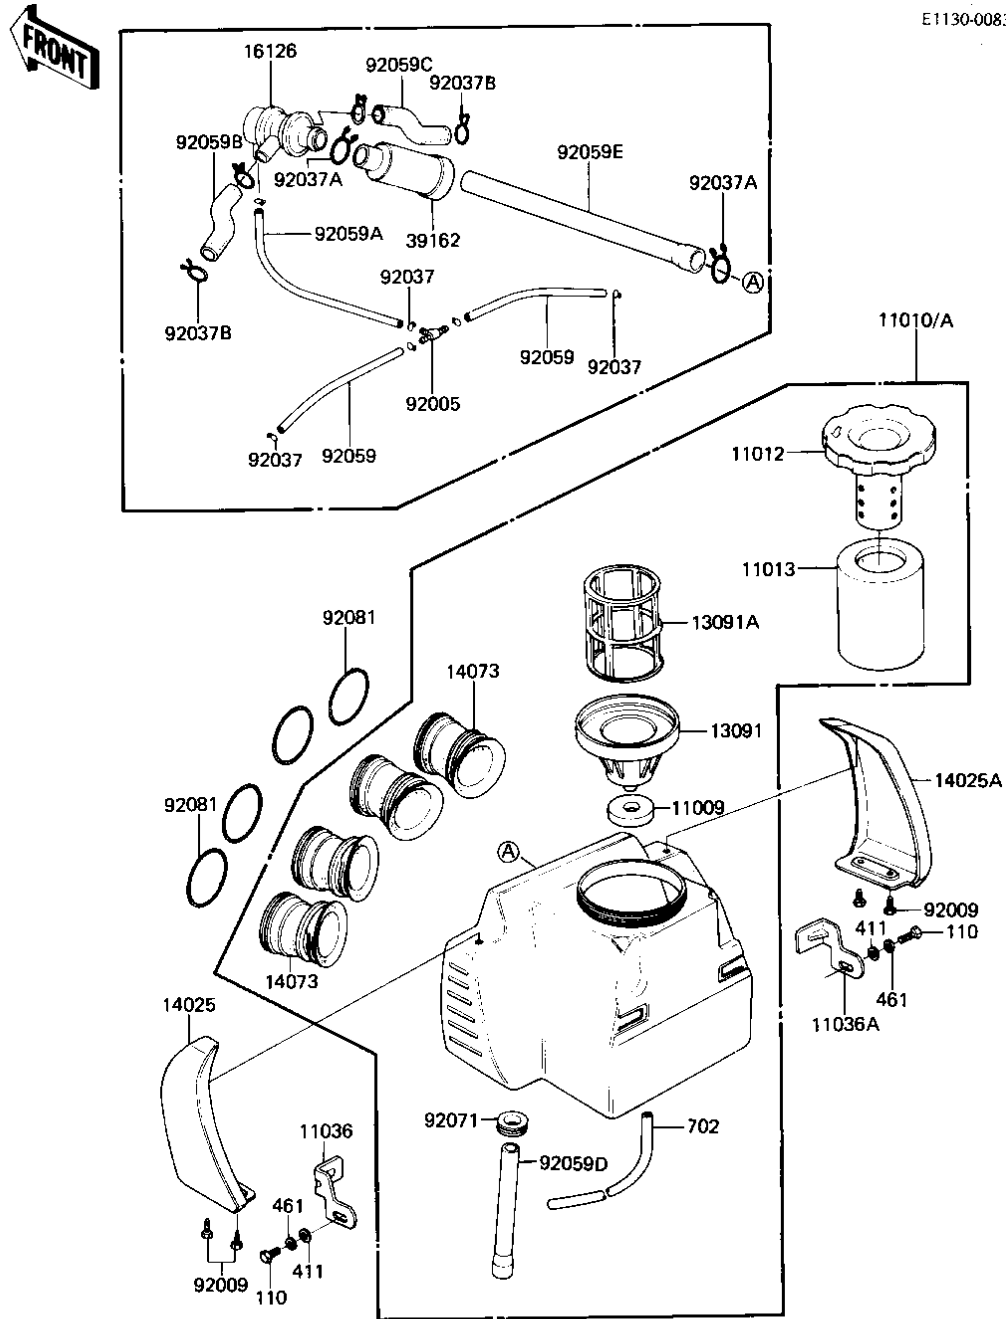

1983 Spectre PARTS DIAGRAM

AIR CLEANER

E1130-0083