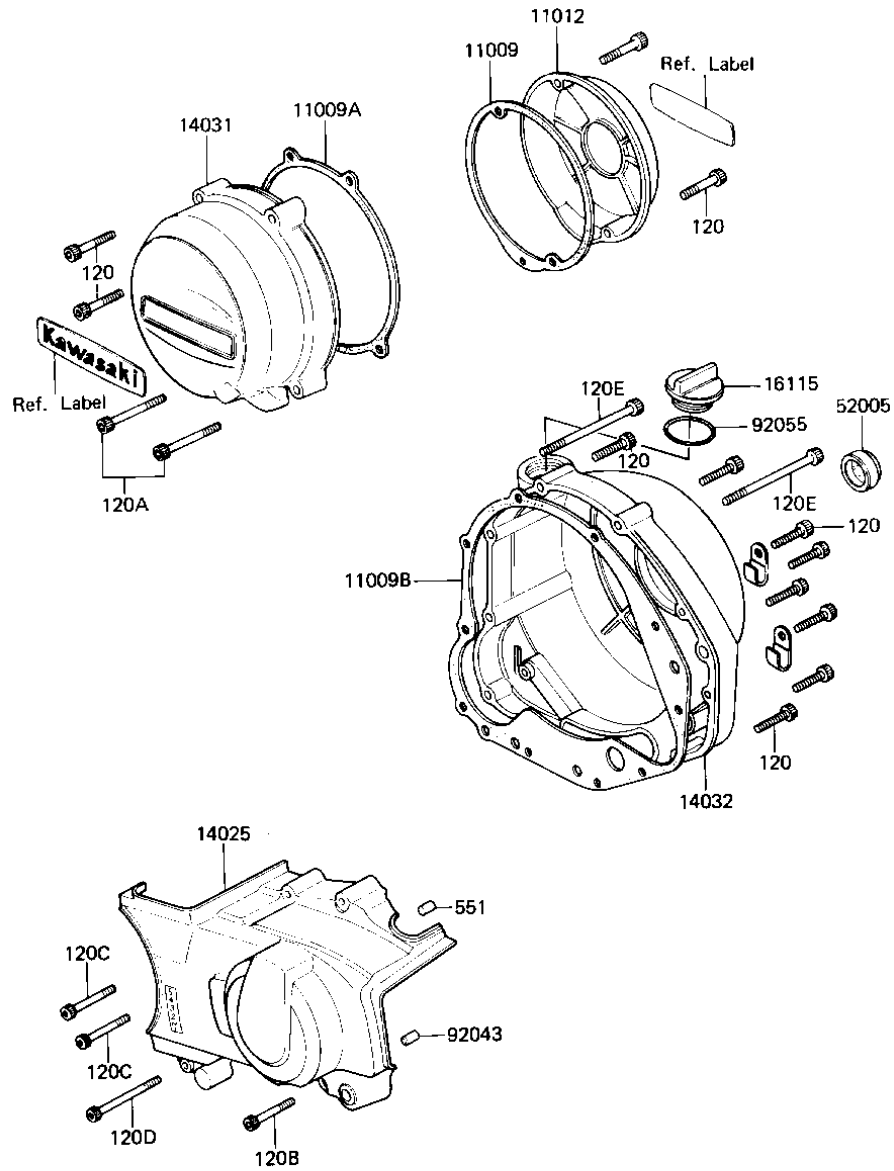

1983 Spectre

PARTS DIAGRAM

ENGINE COVERS

Kawasaki

Let the Good Times Roll®

E1431-0077

1983 Spectre

PARTS LIST

ENGINE COVERS

ITEM NAME	PART NUMBER	QUANTITY
GASKET,PULSING COIL (Ref # 11009)	11060-1053	1
GASKET,GENERATOR COV (Ref # 11009A)	11009-1987	1
GASKET,R.H.ENG COVER (Ref # 11009B)	14046-035	1
CAP,PULSING COIL GOL (Ref # 11012)	11012-1225	1
COVER,GEAR CASE,GOLD (Ref # 14025)	14025-1434	1
COVER-GENERATOR,GOLD (Ref # 14031)	14031-1084	1
COVER-CLUTCH,GOLD (Ref # 14032)	14032-1077	1
CAP-OIL FILLER,GOLD (Ref # 16115)	16115-1010	1
GAUGE,OIL LEVEL (Ref # 52005)	52005-1009	1
PIN-DOWEL (Ref # 92043)	92042-007	1
"O" RING,31MM (Ref # 92055)	92055-049	1
BOLT,SOCKET,6X30 (Ref # 120)	120P0630	12
BOLT,SOCKET,6X40 (Ref # 120A)	120P0640	2
BOLT,SOCKET,6X45 (Ref # 120B)	120P0645	1
BOLT,SOCKET,6X50 (Ref # 120C)	120P0650	2
BOLT-SOCKET,6X75 (Ref # 120D)	120P0675	1
BOLT-SOCKET,6X80 (Ref # 120E)	120P0680	2
PIN DOWEL 8X14 (Ref # 551)	551A0814	1