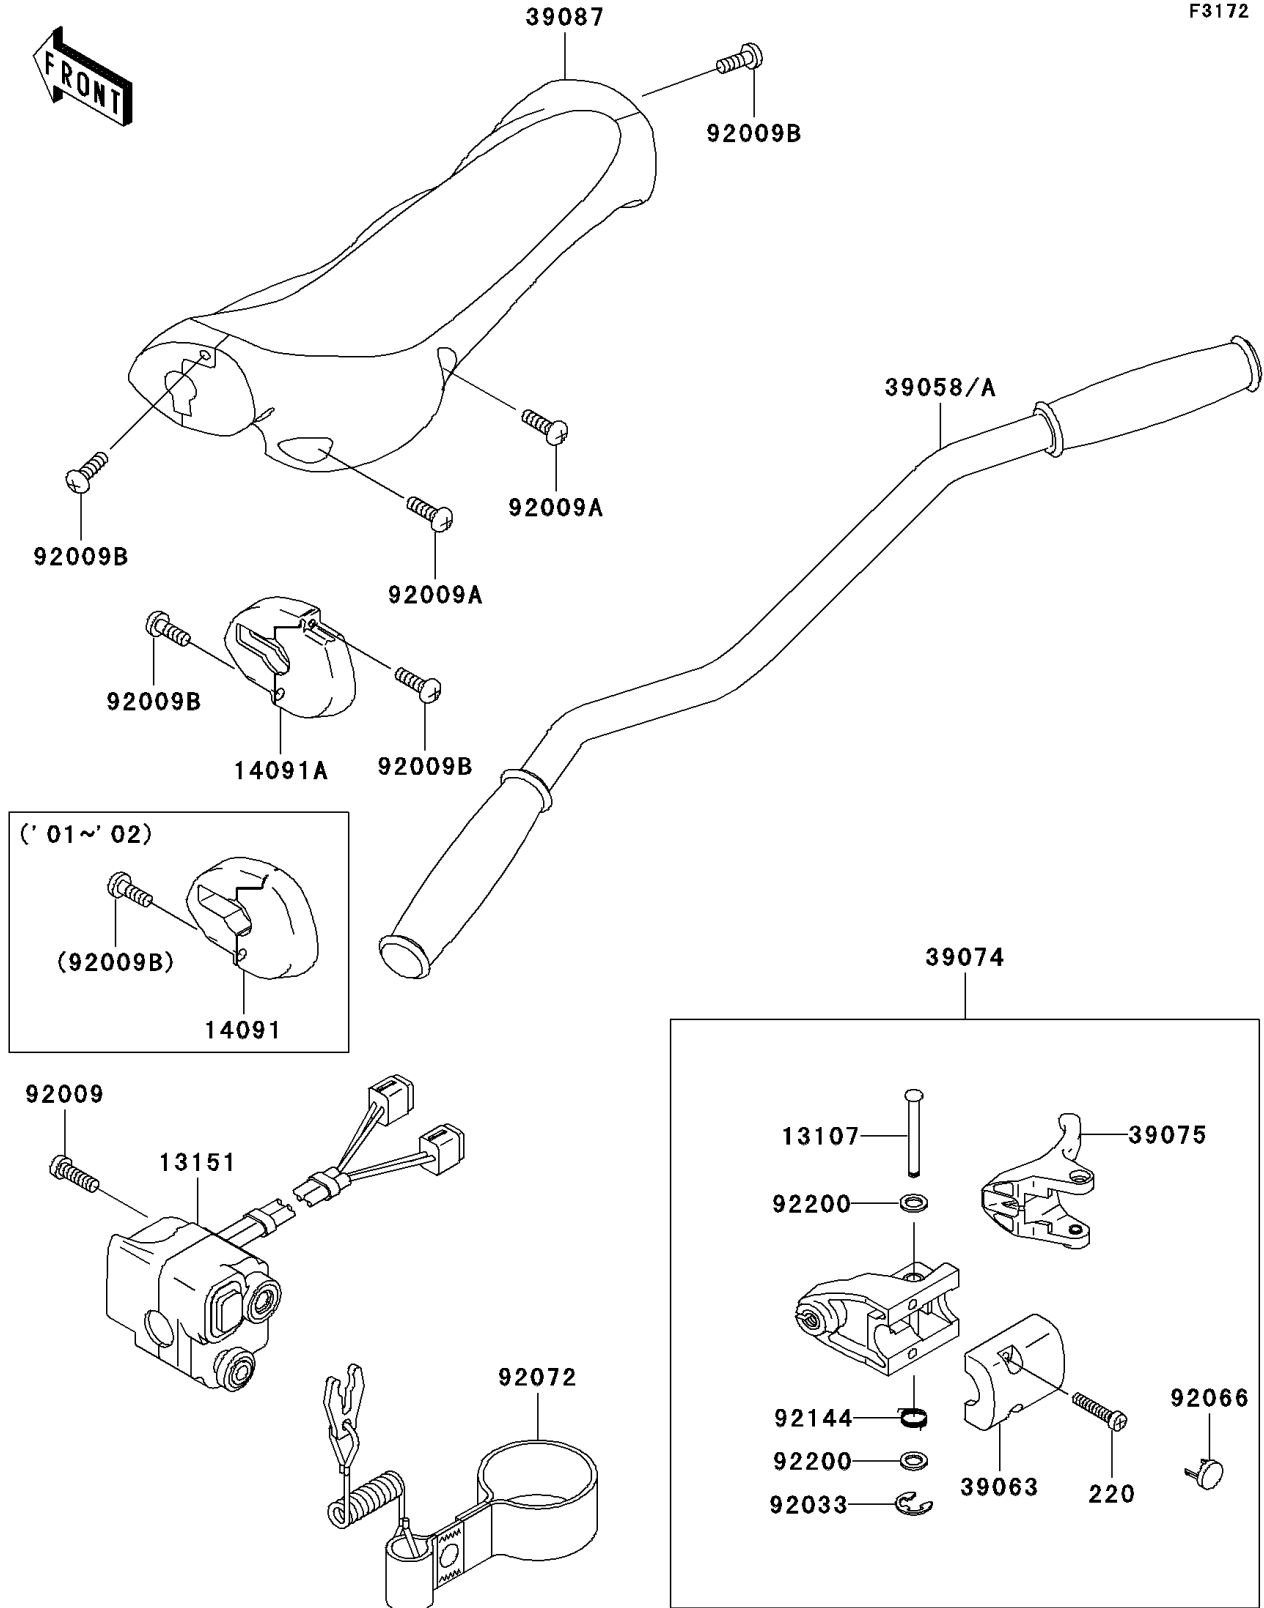

2004 Ultra 130 PARTS DIAGRAM

Handlebar

F3172

2004 Ultra 130 PARTS LIST

Handlebar

ITEM NAME	PART NUMBER	QUANTITY
SCREW-PAN-CROSS (Ref # 220)	220R0635	2
SHAFT (Ref # 13107)	13107-3766	1
SWITCH-COMP,STOP&START&TRIM (Ref # 13151)	13151-3733	1
COVER,F.BLACK (Ref # 14091A)	14091-3752-6Z	1
HANDLE-COMP,F.BLACK (Ref # 39058A)	39058-3736-6Z	1
HOUSING-CONTROL (Ref # 39063)	39063-3724	1
LEVER-ASSY-THROTTLE (Ref # 39074)	39074-3722	1
LEVER-THROTTLE (Ref # 39075)	39075-3715	1
PAD-HANDLE,BLACK (Ref # 39087)	39087-3729-MA	1
SCREW,5X30 (Ref # 92009)	92009-3836	3
SCREW,6X14 (Ref # 92009A)	92009-3851	9
SCREW (Ref # 92009B)	92009-3853	4
RING-SNAP (Ref # 92033)	92033-3723	1
PLUG (Ref # 92066)	92066-3760	2
BAND,TETHER SWITCH (Ref # 92072)	92072-3816	1
SPRING (Ref # 92144)	92144-3749	1
WASHER (Ref # 92200)	92200-3738	2