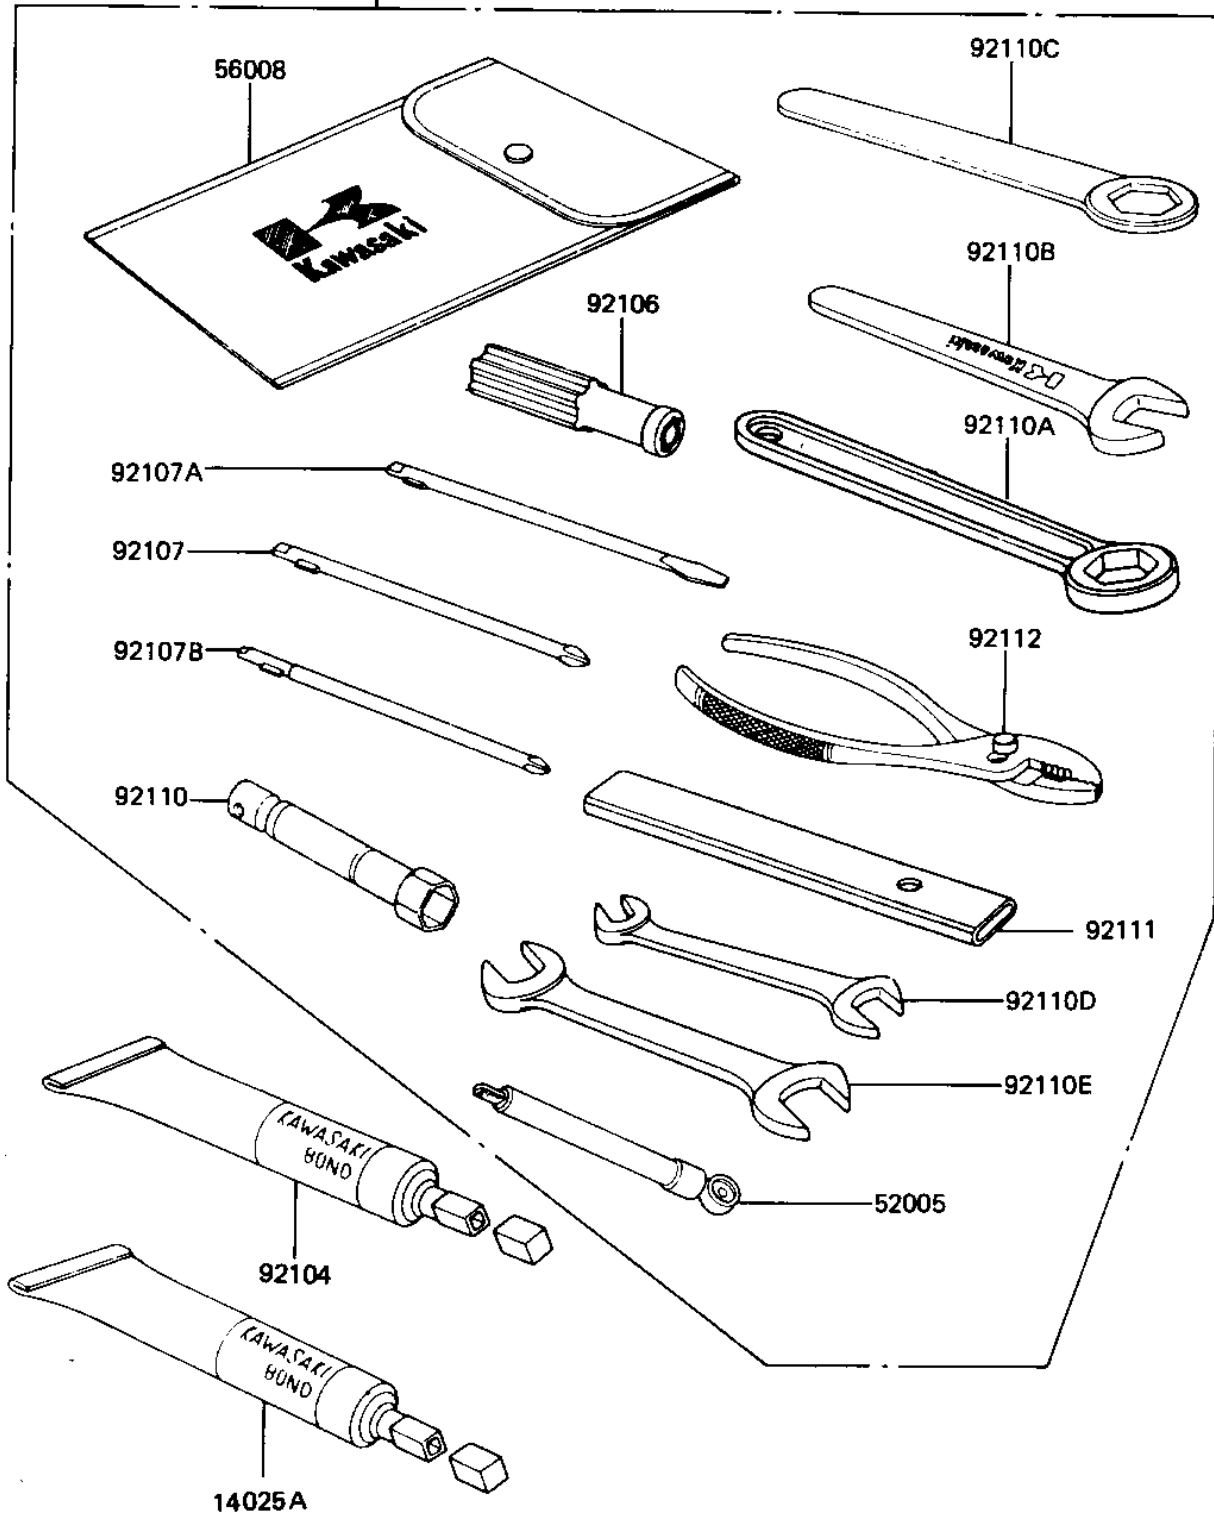

1982 KZ440-G1 PARTS DIAGRAM

OWNER TOOLS

56007

F2810-0001

1982 KZ440-G1 PARTS LIST

OWNER TOOLS

ITEM NAME	PART NUMBER	QUANTITY
BOND,#10 (Ref # 14025A)	56019-120	1
GAUGE,AIR,3.5KG/CM2 (Ref # 52005)	52005-1031	1
TOOLKIT (Ref # 56007)	56007-1071	1
BAG,TOOL (Ref # 56008)	56008-009	1
LIQUID GASKET (Ref # 92104)	92104-002	1
GRIP,SCREW DRIVER (Ref # 92106)	92106-1001	1
TOOL-DRIVER (Ref # 92107)	92107-1052	1
92107-1052 (Canada) (Ref # 92107A)	92107-007	1
92107-1002 (Canada) (Ref # 92107B)	92107-008	1
WRENCH,SPARK PLUG (Ref # 92110)	92108-008	1
TOOL-WRENCH,BOX END,2 (Ref # 92110A)	92110-1147	1
WRENCH,OPEN END,19M/M (Ref # 92110B)	92110-1004	1
TOOL-WRENCH,BOX END,2 (Ref # 92110C)	92110-1148	1
TOOL-WRENCH,OPEN END (Ref # 92110D)	92110-1038	1
TOOL-WRENCH,OPEN END, (Ref # 92110E)	92110-1153	1
TOOL-BAR,BOX END WRENCH (Ref # 92111)	92111-004	1
PLIERS,160MM (Ref # 92112)	92112-003	1