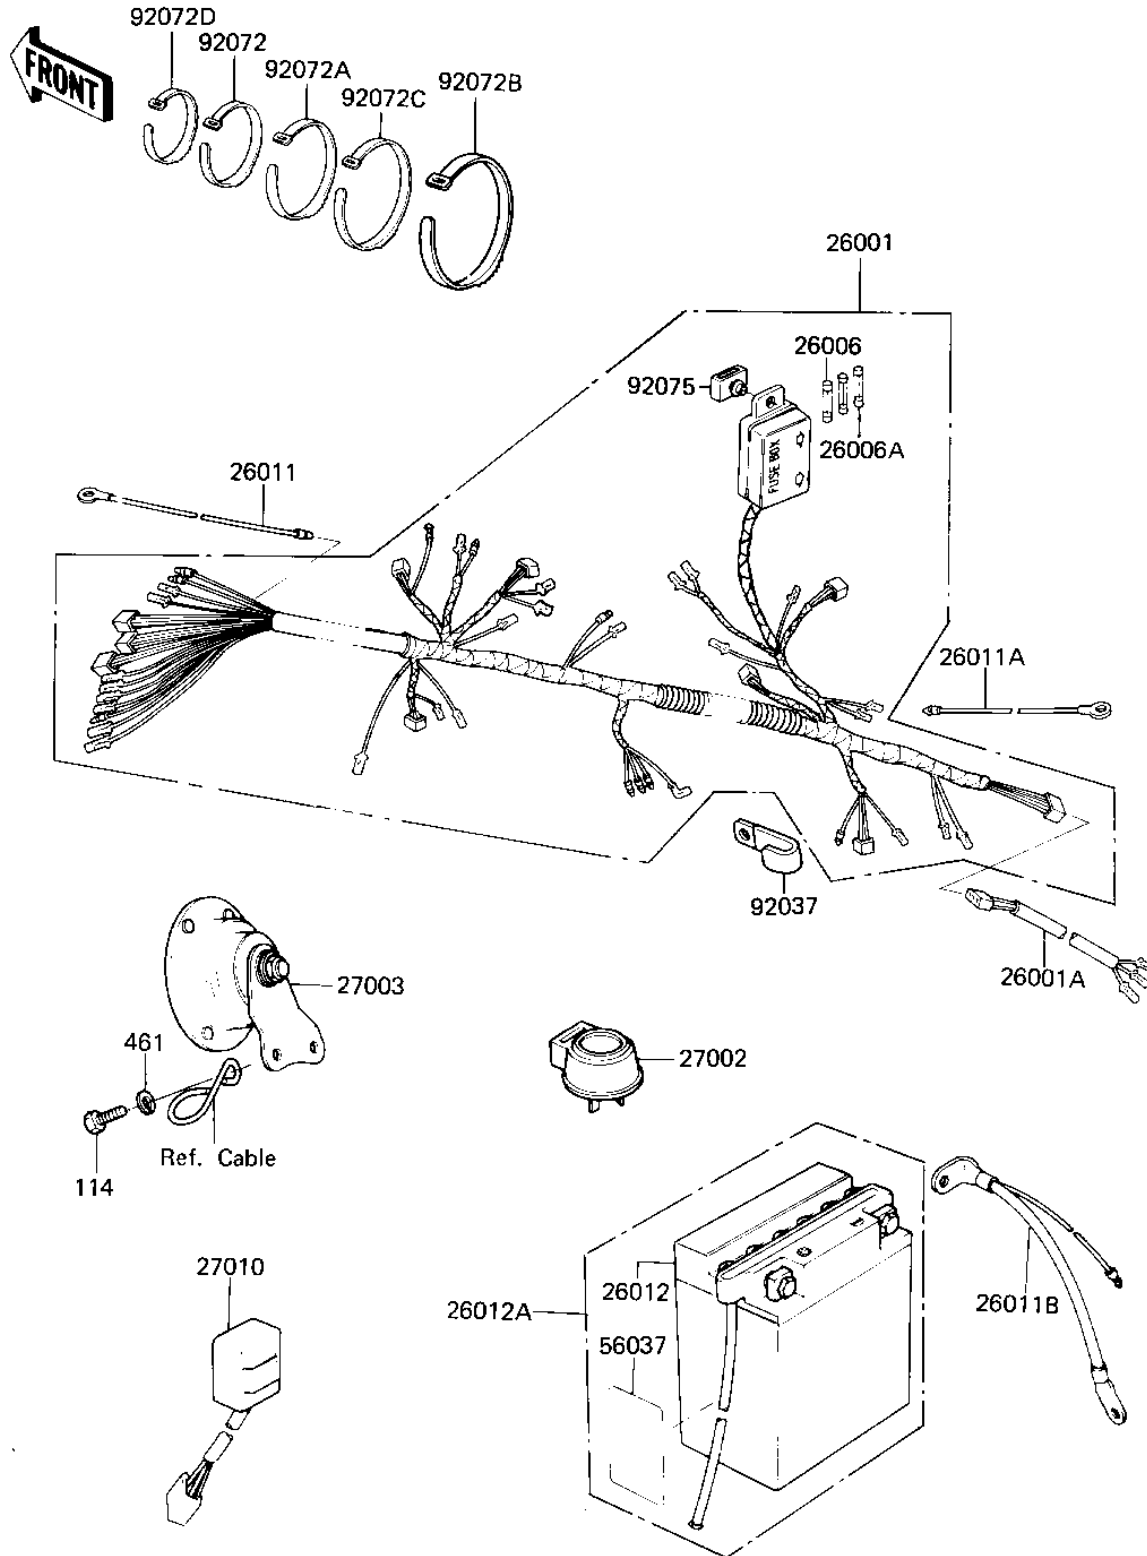

1982 KZ440-G1 PARTS DIAGRAM

CHASSIS ELECTRICAL EQUIPMENT

F2760-0115

1982 KZ440-G1 PARTS LIST

CHASSIS ELECTRICAL EQUIPMENT

ITEM NAME	PART NUMBER	QUANTITY
HARNESS,MAIN,W/FUSE (Ref # 26001)	26001-1365	1
WIRING HARNESS,TL LMP (Ref # 26001A)	26002-046	1
FUSE 10A (Ref # 26006)	26006-003	3
FUSE-20A (Ref # 26006A)	26006-005	2
LEAD WIRE,SIGNAL LAMP (Ref # 26011)	26011-063	3
WIRE,LEAD (Ref # 26011A)	26011-095	2
WIRE-LEAD,BATTERY GRO (Ref # 26011B)	26011-1134	1
26012-1210 (Canada) (Ref # 26012)	26012-1060	1
YUA BAT YB12A-A (Ref # 26012A)	26012-1061	1
RELAY-TURN SIGNAL (Ref # 27002)	27002-011	1
HORN (Ref # 27003)	27003-1019	1
SWITCH,BK LIGHT IND (Ref # 27010)	28019-002	1
LABEL-WARNING,BATTERY (Ref # 56037)	56040-1036	1
CLAMP,WIRING HARNESS (Ref # 92037)	92037-1069	1
BAND,SHORT (Ref # 92072)	92072-030	5
BAND,MIDDLE (Ref # 92072A)	92072-031	2
BAND,LONG (Ref # 92072B)	92072-032	3
BAND,WIRING HARNESS (Ref # 92072C)	92072-056	1
BAND,BREATHER WIRE (Ref # 92072D)	92072-067	2
DAMPER RUBBER,FUSE (Ref # 92075)	92075-279	1
BOLT-SMALL-UPSET,8X16 (Ref # 114)	115G0816	2
WASHER SPRING 8MM (Ref # 461)	461F0800	2