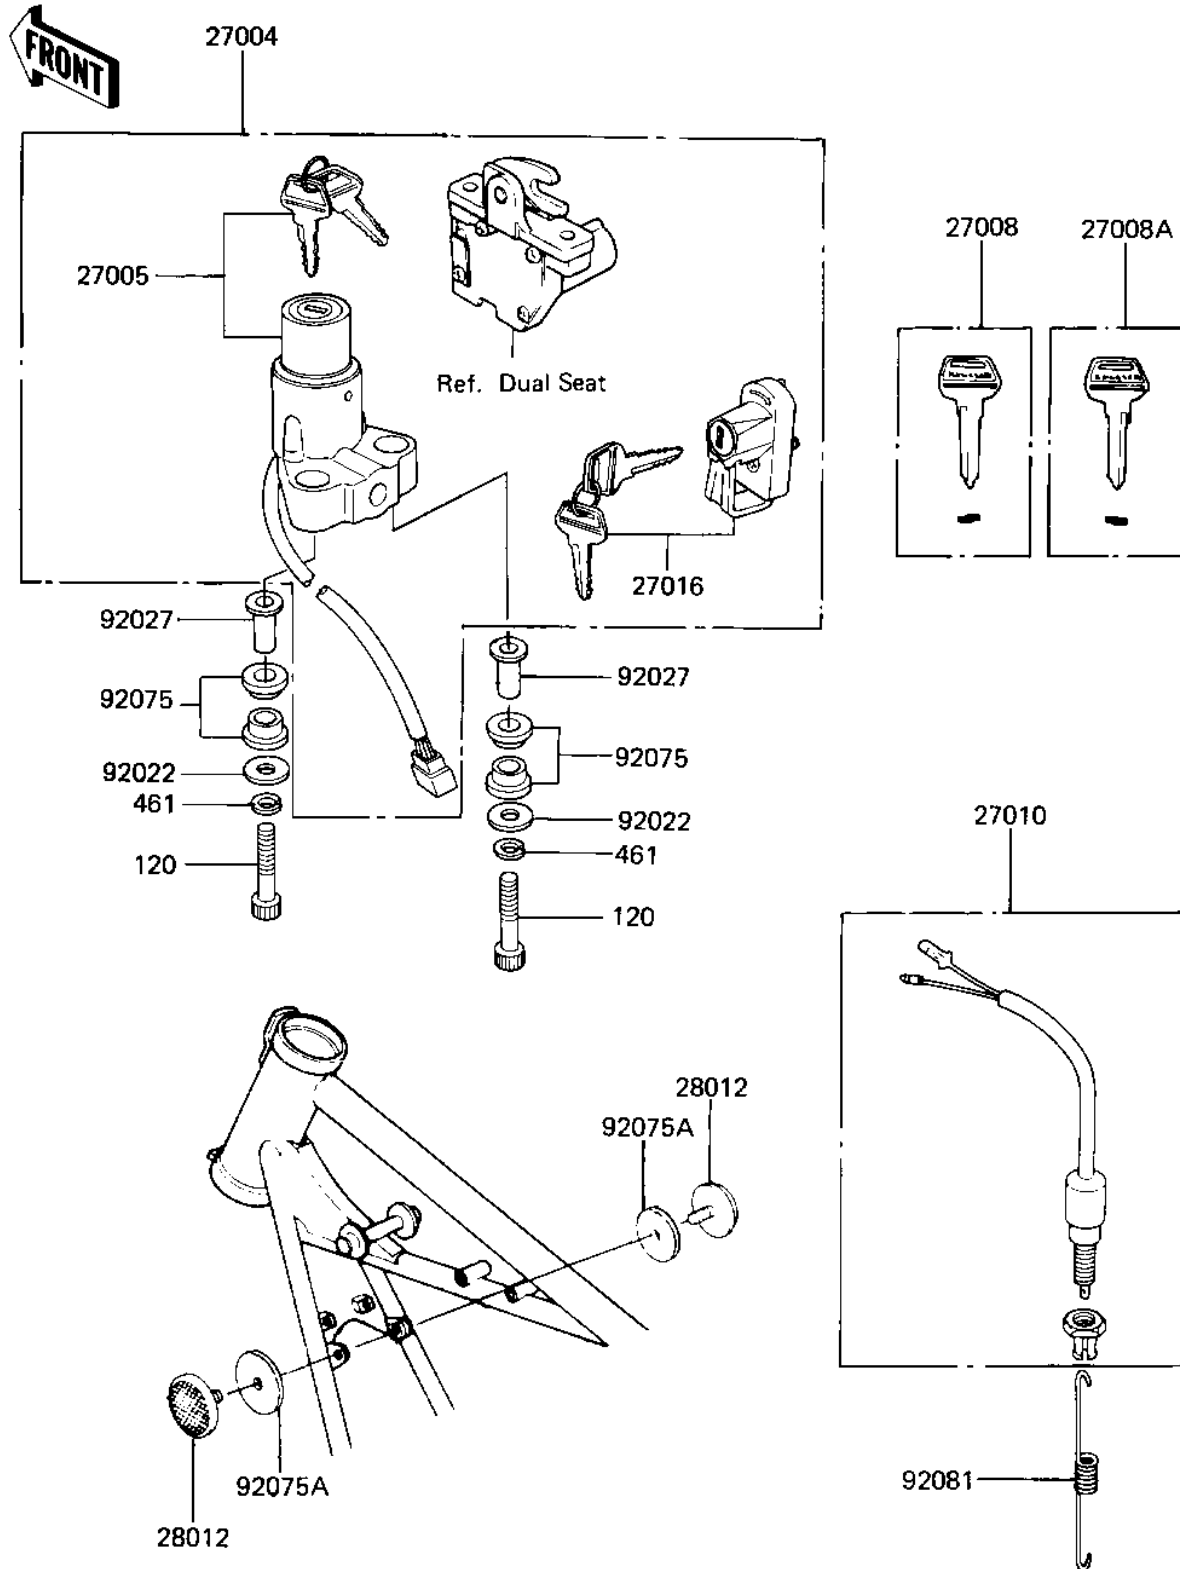

1982 KZ440-G1 PARTS DIAGRAM

IGNITION SWITCH/LOCKS/REFLECTORS

F2770-0001

1982 KZ440-G1 PARTS LIST

IGNITION SWITCH/LOCKS/REFLECTORS

ITEM NAME	PART NUMBER	QUANTITY
SWITCH-ASSY (Ref # 27004)	27004-5113	1
SWITCH ASSY,IGNITION (Ref # 27005)	27005-1033	1
KEY,BLANK (Ref # 27008)	27008-1034	1
KEY,BLANK (Ref # 27008A)	27008-1035	1
SWITCH,BRAKE LIGHT (Ref # 27010)	27010-025	1
LOCK-ASSY,HELMET (Ref # 27016)	27016-5029	1
REFLECTOR,REFLEX (Ref # 28012)	28012-016	2
WASHER,8.5X20X1.6 (Ref # 92022)	92022-1561	2
COLLAR,IG SWITCH (Ref # 92027)	92027-1135	2
DAMPER,IG SWITCH (Ref # 92075)	92075-1119	4
DAMPER RUBBER,REFLECT (Ref # 92075A)	92094-011	2
SPRING-BRAKE LAMP SW (Ref # 92081)	27011-011	1
BOLT,ALLEN,8X45 (Ref # 120)	120P0845	2
WASHER SPRING 8MM (Ref # 461)	461F0800	2