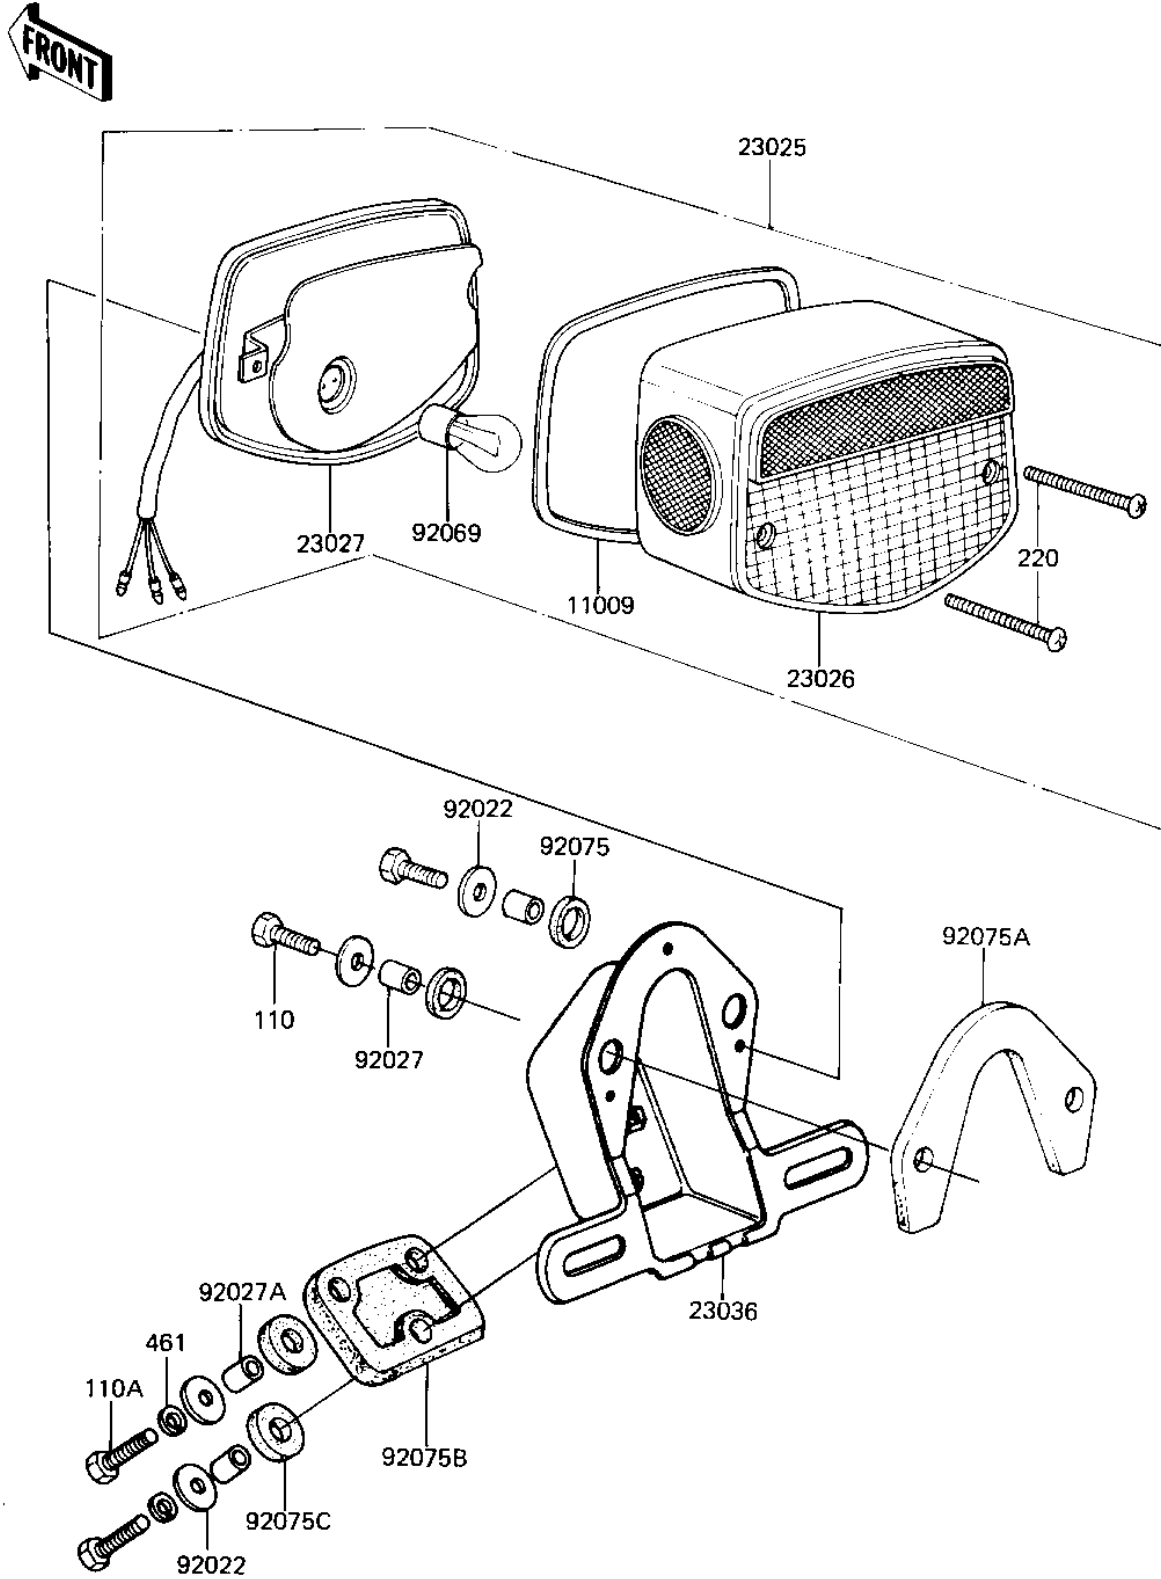

# 1982 KZ440-G1 PARTS DIAGRAM

TAILLIGHT

F2720-0079

# 1982 KZ440-G1 PARTS LIST

## TAILLIGHT

ITEM NAME	PART NUMBER	QUANTITY
GASKET, TAIL LENS (Ref # 11009)	23028-021	1
TAIL LAMP UNIT (Ref # 23025)	23025-064	1
LENS, TAIL LAMP (Ref # 23026)	23026-034	1
CASE, TAIL LIGHT (Ref # 23027)	23027-041	1
BRACKET, LICENSE PLATE (Ref # 23036)	23036-051	1
WASHER 6.5X20X1.6T (Ref # 92022)	92022-125	5
COLLAR, 6.8X10X8.5 (Ref # 92027)	92027-129	2
COLLAR 6.8X10X14.5 (Ref # 92027A)	92027-156	3
BULB, 12V 32/3CP (Ref # 92069)	92069-059	1
DAMPER RUBBER (Ref # 92075)	23066-020	2
DAMPER RUBBER (Ref # 92075A)	23066-023	1
DAMPER RUBBER, RR FEND (Ref # 92075B)	35039-004	1
DAMPER RUBBER, RR FEND (Ref # 92075C)	92075-121	3
BOLT-UPSET (Ref # 110)	112G0618	2
BOLT-UPSET (Ref # 110A)	112G0625	3
SCREW-PAN-CROS (Ref # 220)	220R0460	2
WASHER SPRING 6MM (Ref # 461)	461F0600	3