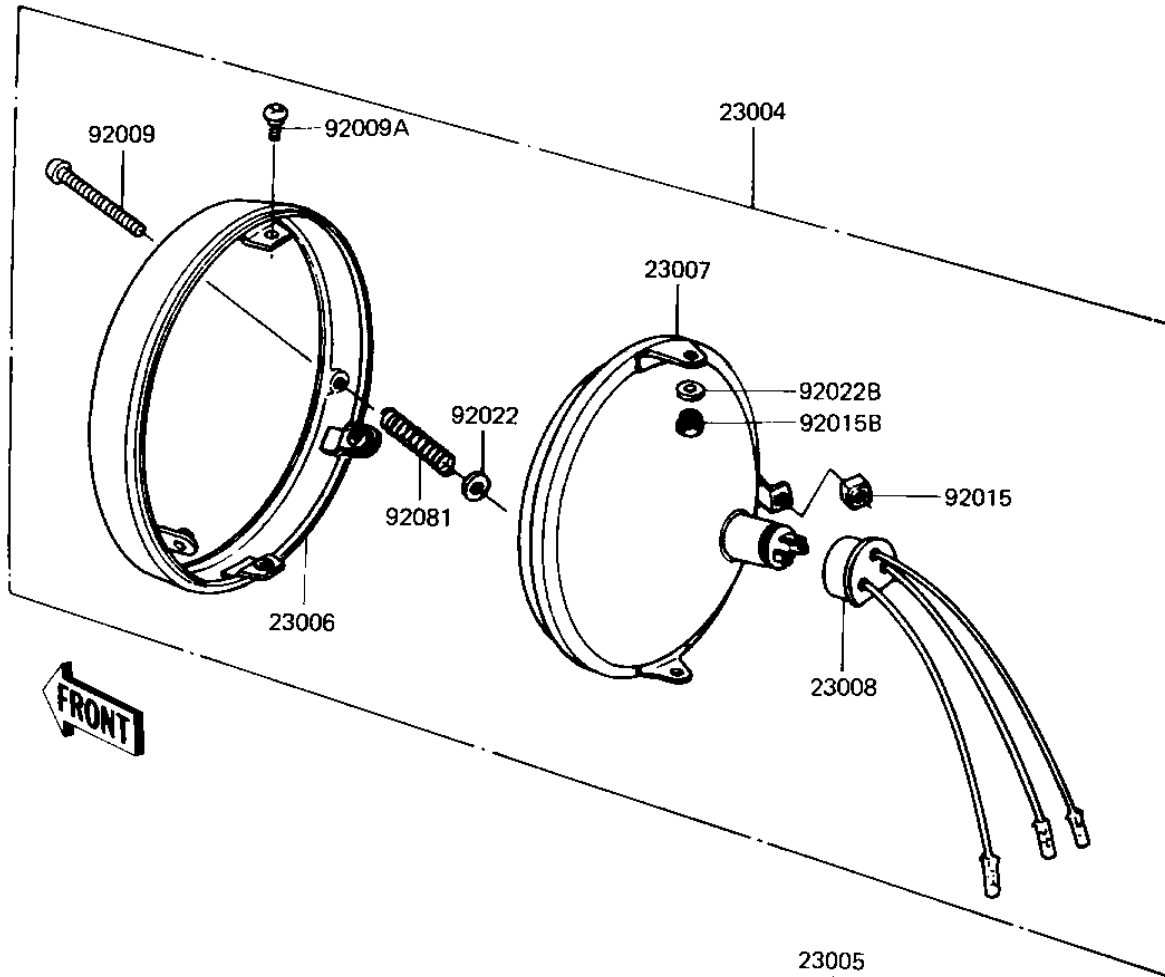

1982 KZ440-G1 PARTS DIAGRAM

HEADLIGHT

F2710-0001

1982 KZ440-G1 PARTS LIST

HEADLIGHT

ITEM NAME	PART NUMBER	QUANTITY
LIGHT UNIT HEAD (Ref # 23004)	23003-022	1
BODY,HEAD LIGHT,BLACK (Ref # 23005)	23005-047-21	1
RIM HEAD LIGHT (Ref # 23006)	23006-044	1
LENS UNIT HEAD LIGHT (Ref # 23007)	23007-059	1
SOCKET ASSY,HEAD LAMP (Ref # 23008)	23008-037	1
BOLT,10MM (Ref # 92001)	92007-024	2
SCREW FORCUS ADJUST (Ref # 92009)	23019-021	1
SCREW-PAN HEAD,5X12 (Ref # 92009A)	23019-023	2
SCREW-PAN HEAD,5MM (Ref # 92009B)	92011-024	2
NUT,4MM (Ref # 92015)	23020-018	1
NUT 10MM (Ref # 92015A)	23020-021	2
NUT,HEAD LAMP RIM FIT (Ref # 92015B)	23020-023	2
WASHER (Ref # 92022)	23021-004	1
WASHER (Ref # 92022A)	23021-010	2
WASHER-PLAIN,5MM (Ref # 92022B)	23021-012	2
WASHER,PLAIN (Ref # 92022C)	92022-289	2
COLLAR,HEAD LAMP (Ref # 92027)	92027-1129	2
COLLAR,HEAD LIGHT (Ref # 92027A)	92027-231	2
DAMPER RUBBER (Ref # 92075)	92075-128	2
SPRING,FOCUS ADJUSTIN (Ref # 92081)	23014-011	1
WASHER SPRING 5MM (Ref # 461)	461F0500	2