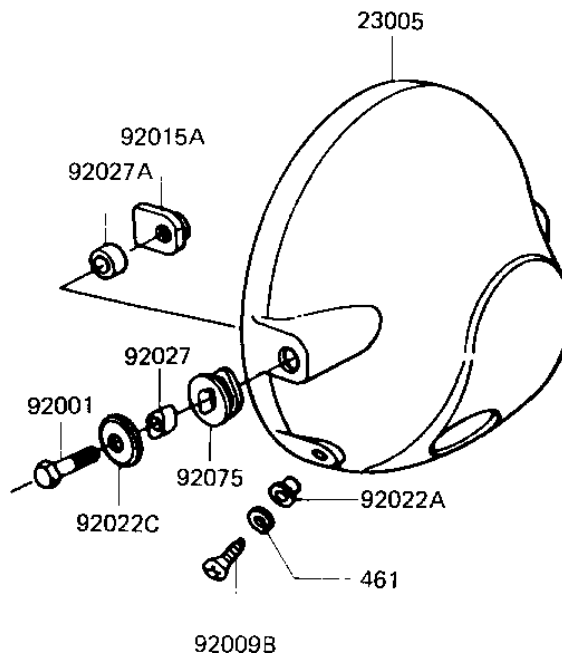

1982 KZ440-G1 PARTS DIAGRAM

HEADLIGHT

F2710-0001

1982 KZ440-G1 PARTS LIST

HEADLIGHT

ITEM NAME	PART NUMBER	QUANTITY
LIGHT UNIT HEAD (Ref # 23004)	23003-022	1
BODY,HEAD LIGHT,BLACK (Ref # 23005)	23005-047-21	1
RIM HEAD LIGHT (Ref # 23006)	23006-044	1
LENS UNIT HEAD LIGHT (Ref # 23007)	23007-059	1
SOCKET ASSY,HEAD LAMP (Ref # 23008)	23008-037	1
BOLT,10MM (Ref # 92001)	92007-024	2
SCREW FORCUS ADJUST (Ref # 92009)	23019-021	1
SCREW-PAN HEAD,5X12 (Ref # 92009A)	23019-023	2
SCREW-PAN HEAD,5MM (Ref # 92009B)	92011-024	2
NUT,4MM (Ref # 92015)	23020-018	1
NUT 10MM (Ref # 92015A)	23020-021	2
NUT,HEAD LAMP RIM FIT (Ref # 92015B)	23020-023	2
WASHER (Ref # 92022)	23021-004	1
WASHER (Ref # 92022A)	23021-010	2
WASHER-PLAIN,5MM (Ref # 92022B)	23021-012	2
WASHER,PLAIN (Ref # 92022C)	92022-289	2
COLLAR,HEAD LAMP (Ref # 92027)	92027-1129	2
COLLAR,HEAD LIGHT (Ref # 92027A)	92027-231	2
DAMPER RUBBER (Ref # 92075)	92075-128	2
SPRING,FOCUS ADJUSTIN (Ref # 92081)	23014-011	1
WASHER SPRING 5MM (Ref # 461)	461F0500	2