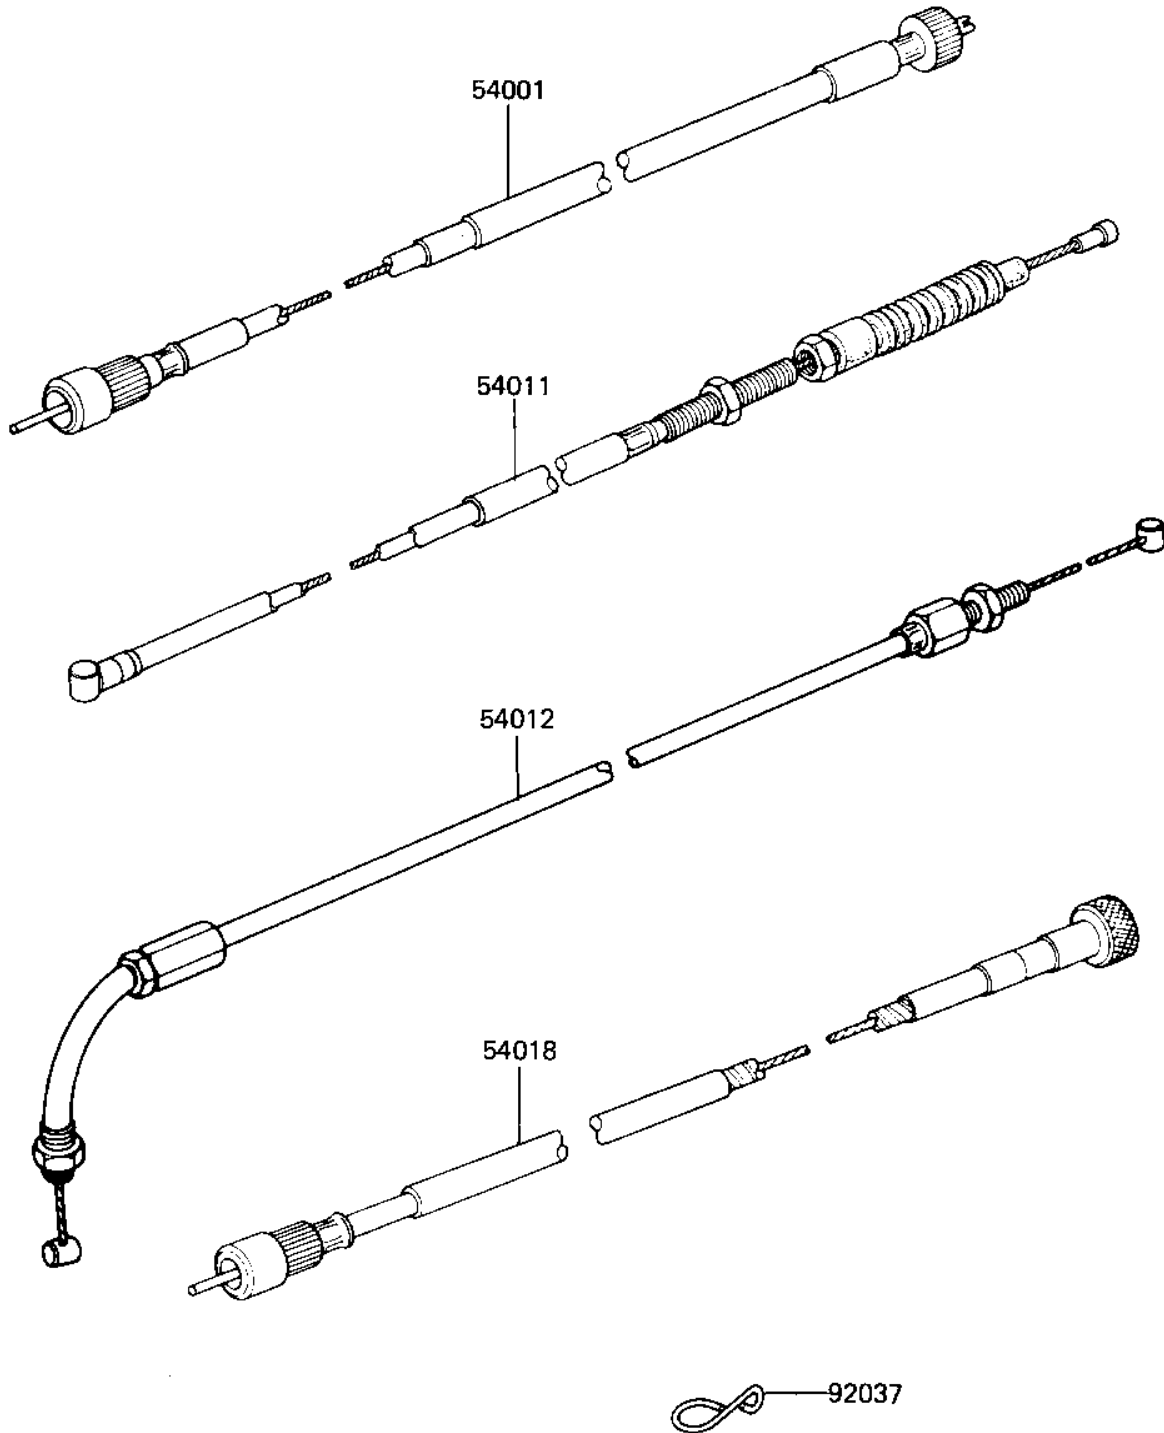

1982 KZ440-G1 PARTS DIAGRAM

CABLES

F2540-0089

1982 KZ440-G1 PARTS LIST

CABLES

| ITEM NAME | PART NUMBER | QUANTITY |
|---------------------------------|-------------|----------|
| CABLE,SPEEDOMETER (Ref # 54001) | 54001-1024 | 1 |
| CABLE-CLUTCH (Ref # 54011) | 54011-1095 | 1 |
| CABLE,THROTTLE (Ref # 54012) | 54012-136 | 1 |
| CABLE,TACHOMETER (Ref # 54018) | 54018-1002 | 1 |
| CLAM,CABLE (Ref # 92037) | 92037-1064 | 1 |