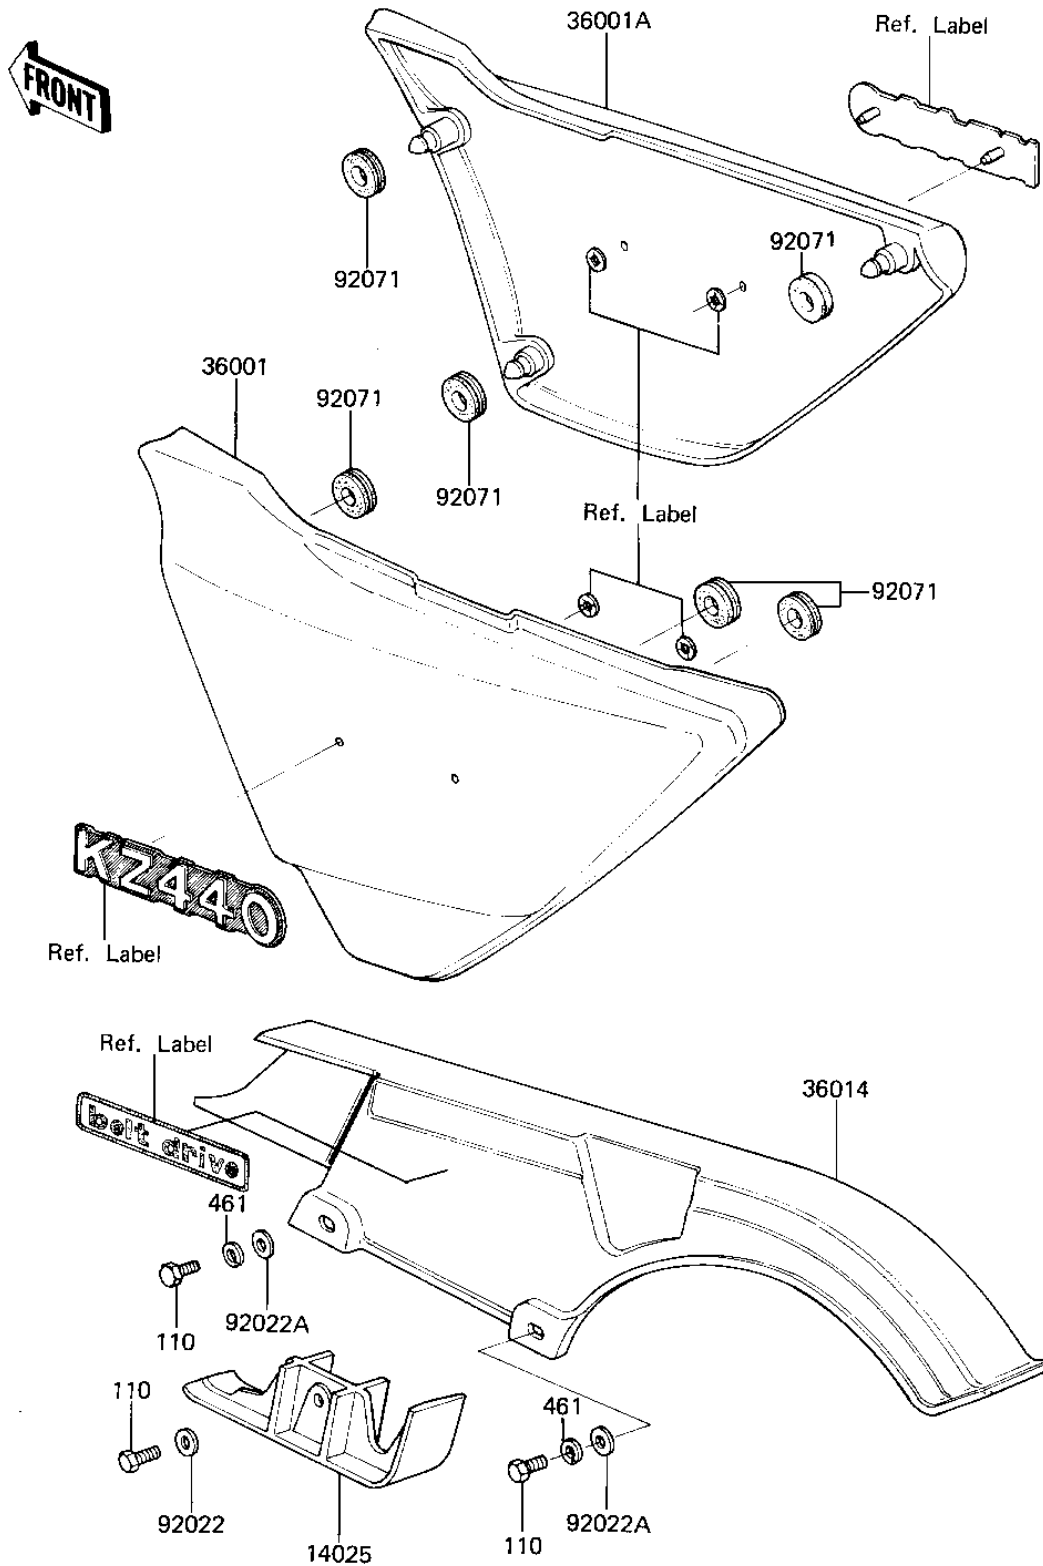

1982 KZ440-G1 PARTS DIAGRAM

SIDE COVERS/BELT COVER

F2610-0100

1982 KZ440-G1 PARTS LIST

SIDE COVERS/BELT COVER

ITEM NAME	PART NUMBER	QUANTITY
COVER,DRIVE BELT (Ref # 14025)	14025-1381	1
COVER-SIDE,LH,M.U.BLU (Ref # 36001)	36001-1150-F3	1
COVER-SIDE,RH,M.U.BLU (Ref # 36001A)	36001-1151-F3	1
CASE-CHAIN (Ref # 36014)	36014-1053	1
WASHER PLAIN (Ref # 92022)	92022-024	1
WASHER 6.5X20X1.6T (Ref # 92022A)	92022-125	2
GROMMET (Ref # 92071)	92071-056	6
BOLT-UPSET,6X16 (Ref # 110)	112G0616	3
WASHER SPRING 6MM (Ref # 461)	461F0600	2