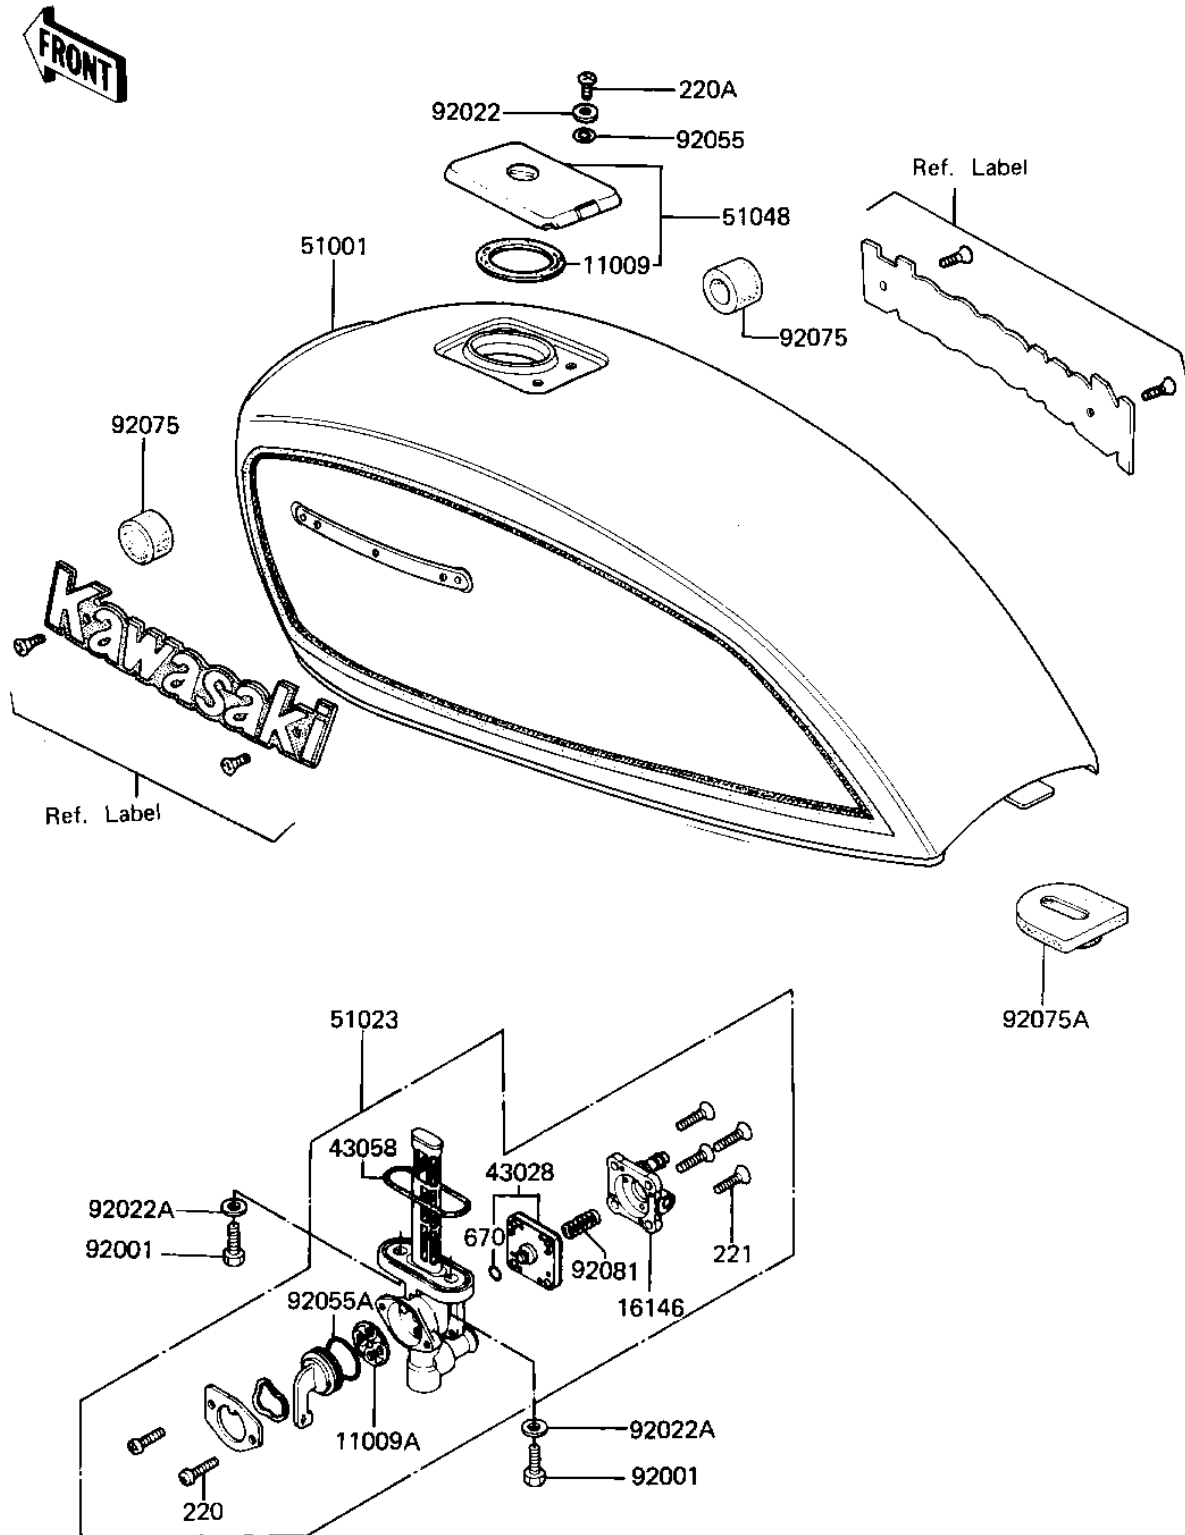

1982 KZ440-G1 PARTS DIAGRAM

FUEL TANK

F2410-0081

1982 KZ440-G1 PARTS LIST

FUEL TANK

ITEM NAME	PART NUMBER	QUANTITY
GASKET,FUEL TANK CAP (Ref # 11009)	11009-1051	1
GASKET,FUEL TAP (Ref # 11009A)	11009-1188	1
COVER ASSY,FUEL TAP (Ref # 16146)	16146-1009	1
DIAPHRAGM VALVE ASSY (Ref # 43028)	43028-1021	1
"O" RING (Ref # 43058)	51039-003	1
TANK-FUEL,M.U.BLUE (Ref # 51001)	51001-1088-F3	1
TAP ASSY,FUEL (Ref # 51023)	51023-1030	1
CAP ASSY TANK (Ref # 51048)	51048-1018	1
BOLT,6X20,FUEL TAP (Ref # 92001)	92001-1091	2
WASHER,PLAIN (Ref # 92022)	92022-1038	2
WASHER-PLAIN (Ref # 92022A)	92022-183	2
"O" RING (Ref # 92055)	92055-1023	2
"O" RING,FUEL TAP LEV (Ref # 92055A)	92055-1085	1
DAMPER RUBBER-FL TANK (Ref # 92075)	92075-101	2
DAMPER RUBBER FUEL TA (Ref # 92075A)	92075-295	1
SPRING,DIAPHRAGM VALV (Ref # 92081)	92081-1240	1
SCREW PAN HEAD 3X8 (Ref # 220)	220B0308	2
SCREW PAN HEAD 5X10 (Ref # 220A)	220B0510	2
SCREW-CSK-CROS,4X14 (Ref # 221)	221B0414	4
"O" RING,4MM (Ref # 670)	670B1504	1